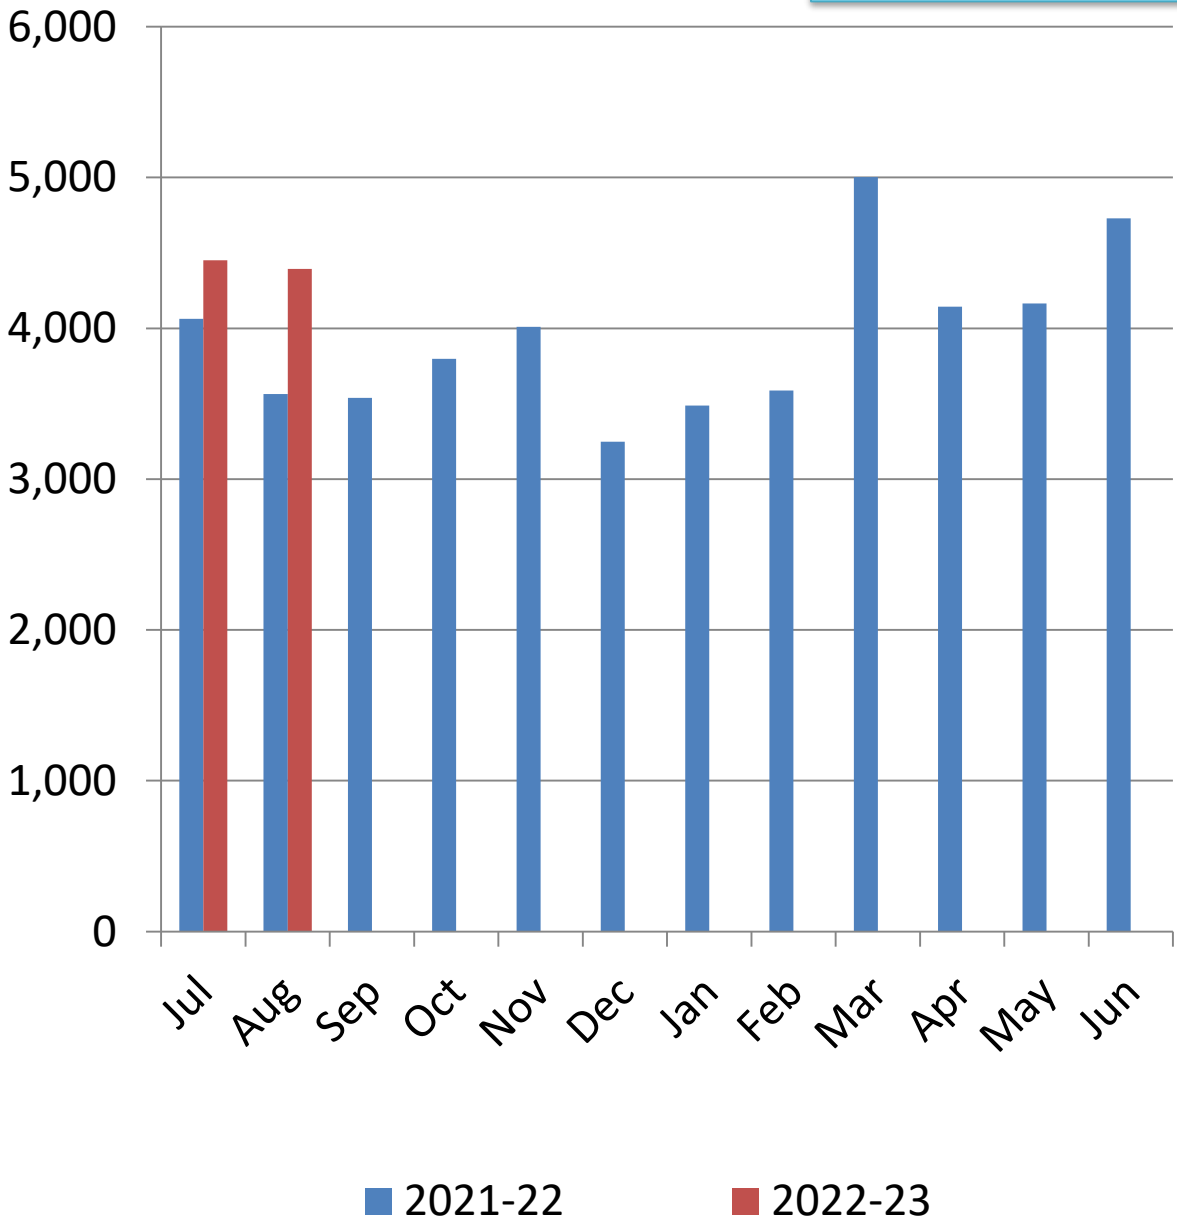

# Bethel Library Monthly Visits

2022-2023

(Door Counters)

**9%<sup>YTY</sup>  
Growth**

# Bethel Public Library Monthly Circulation 2022-2023