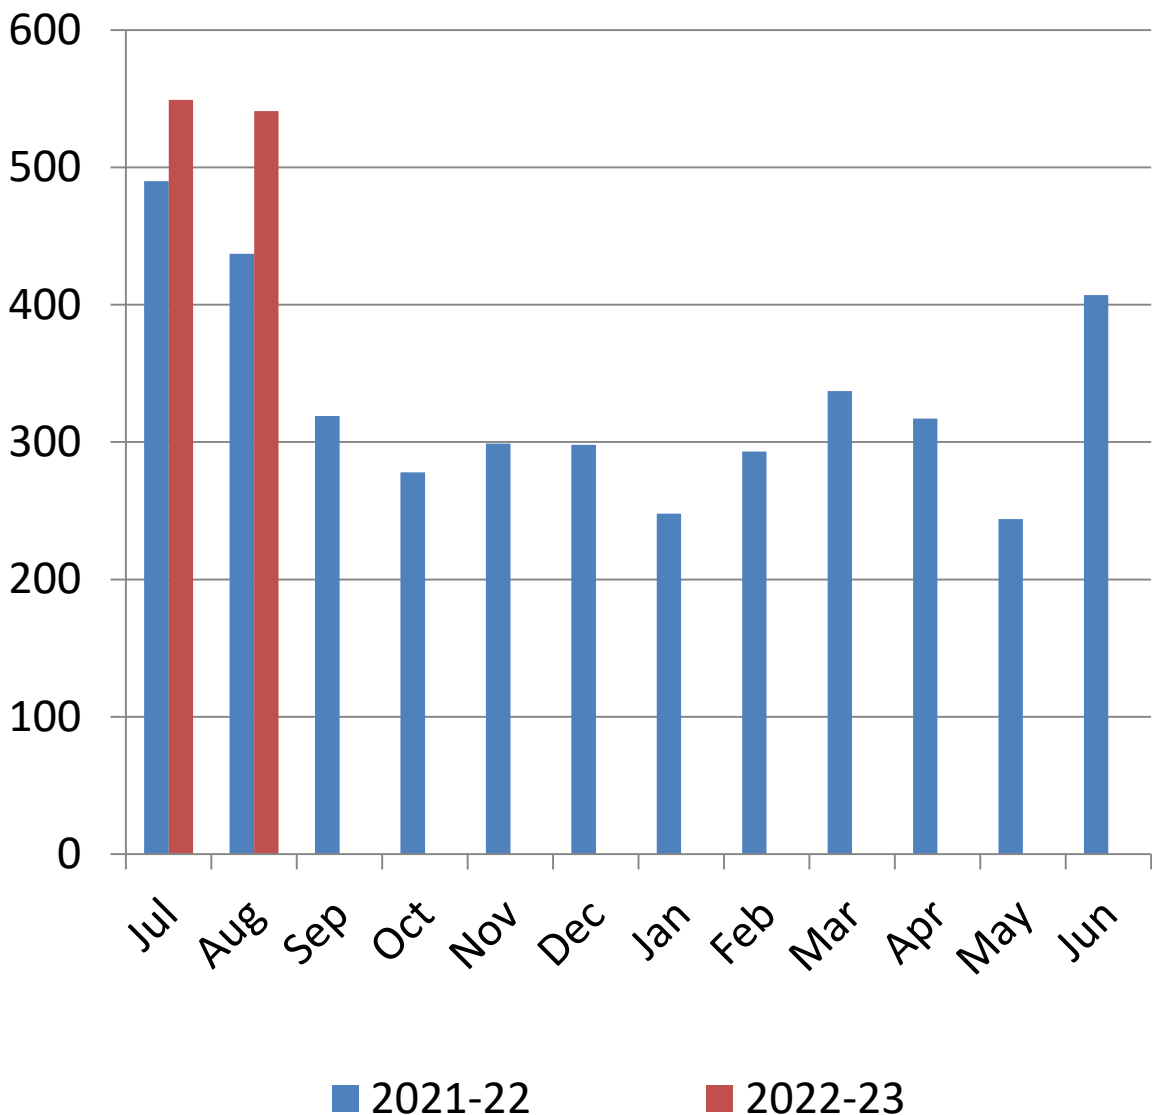

Bethel Public Library Monthly Circulation 2022-2023

Teen Services Book & AV Circulation (Digital not Included)

**17%YTY
Growth**