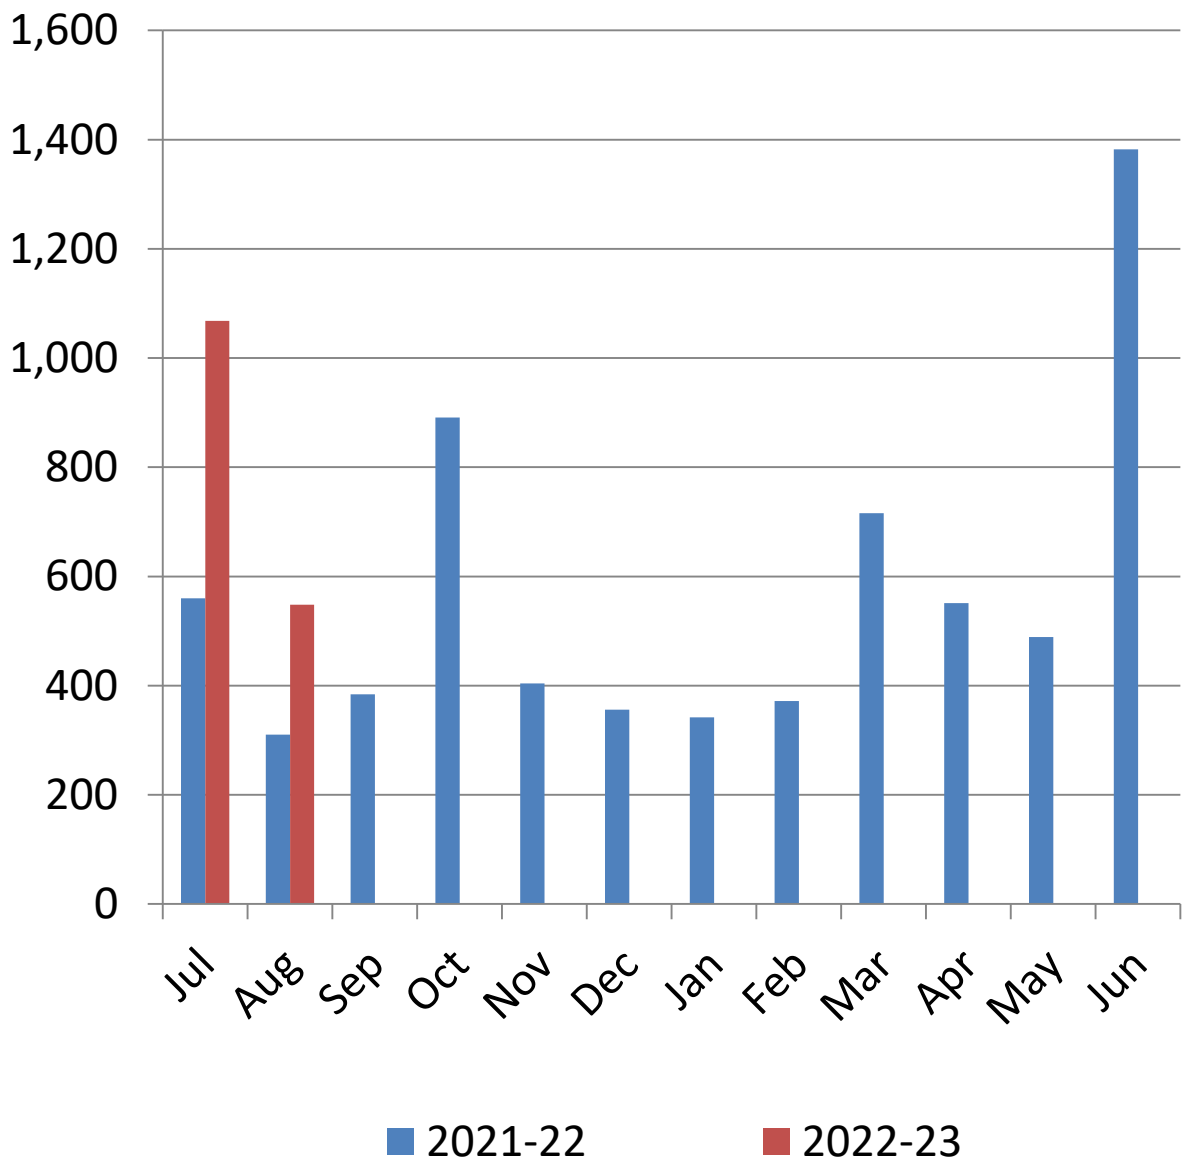

Bethel Library Monthly Programming 2022-2023

Total Programming Attendance

**85% YTY
Growth**