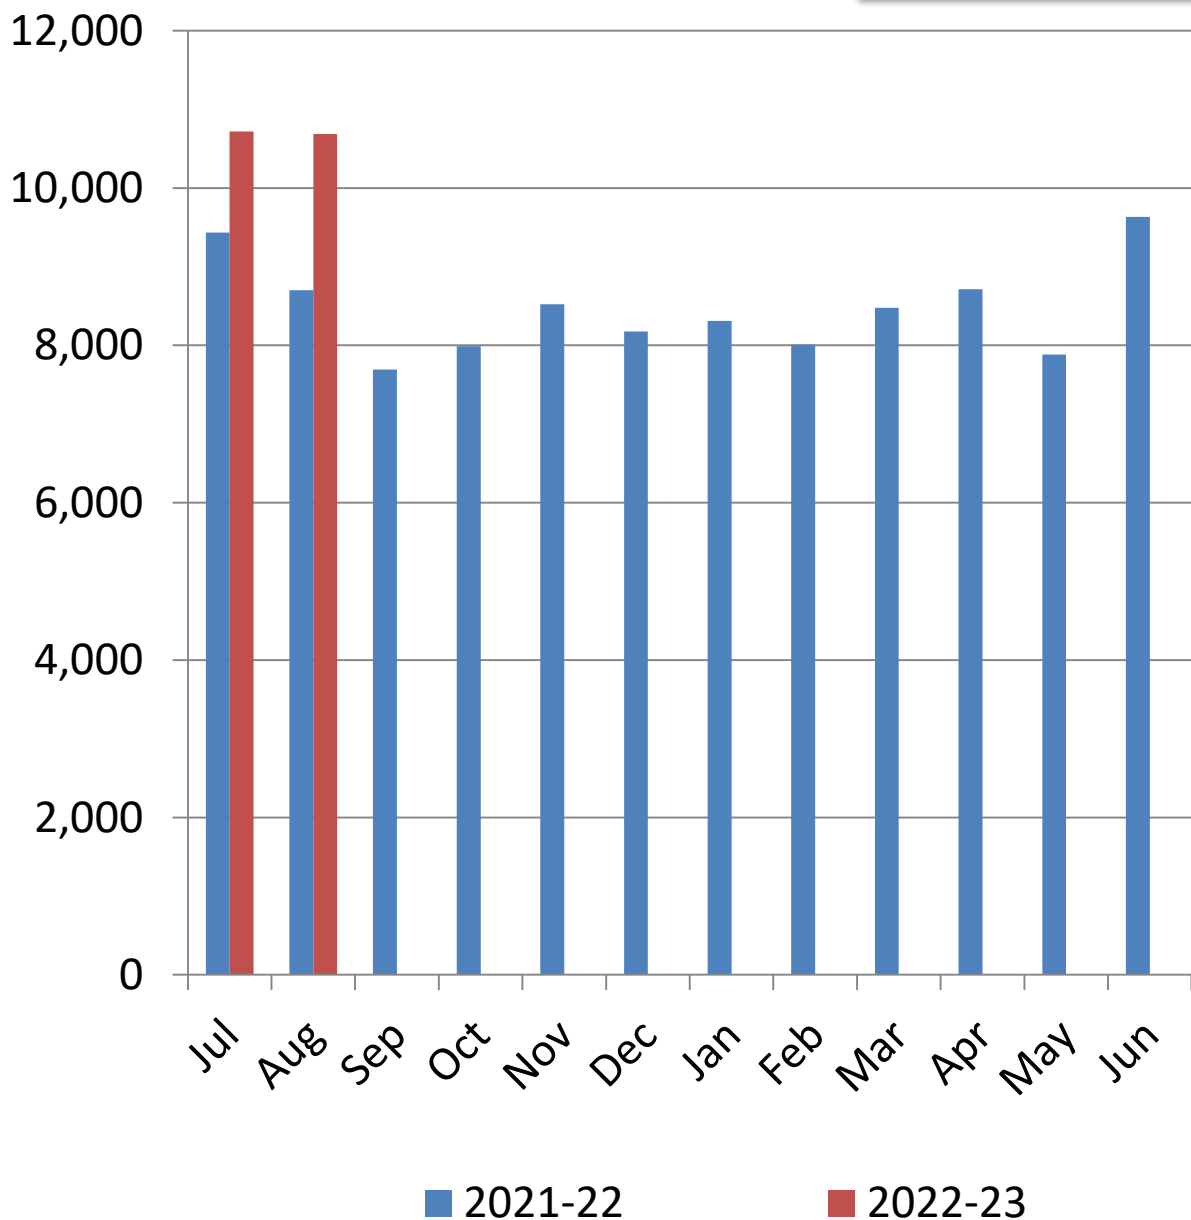

# Bethel Library Monthly Visits

2022-2023

(Door Counters)

**9%<sup>YTY</sup>  
Growth**

# Bethel Public Library Monthly Circulation 2022-2023

## Total Circulation

(Not including digital.)

**18% YTY  
Growth**