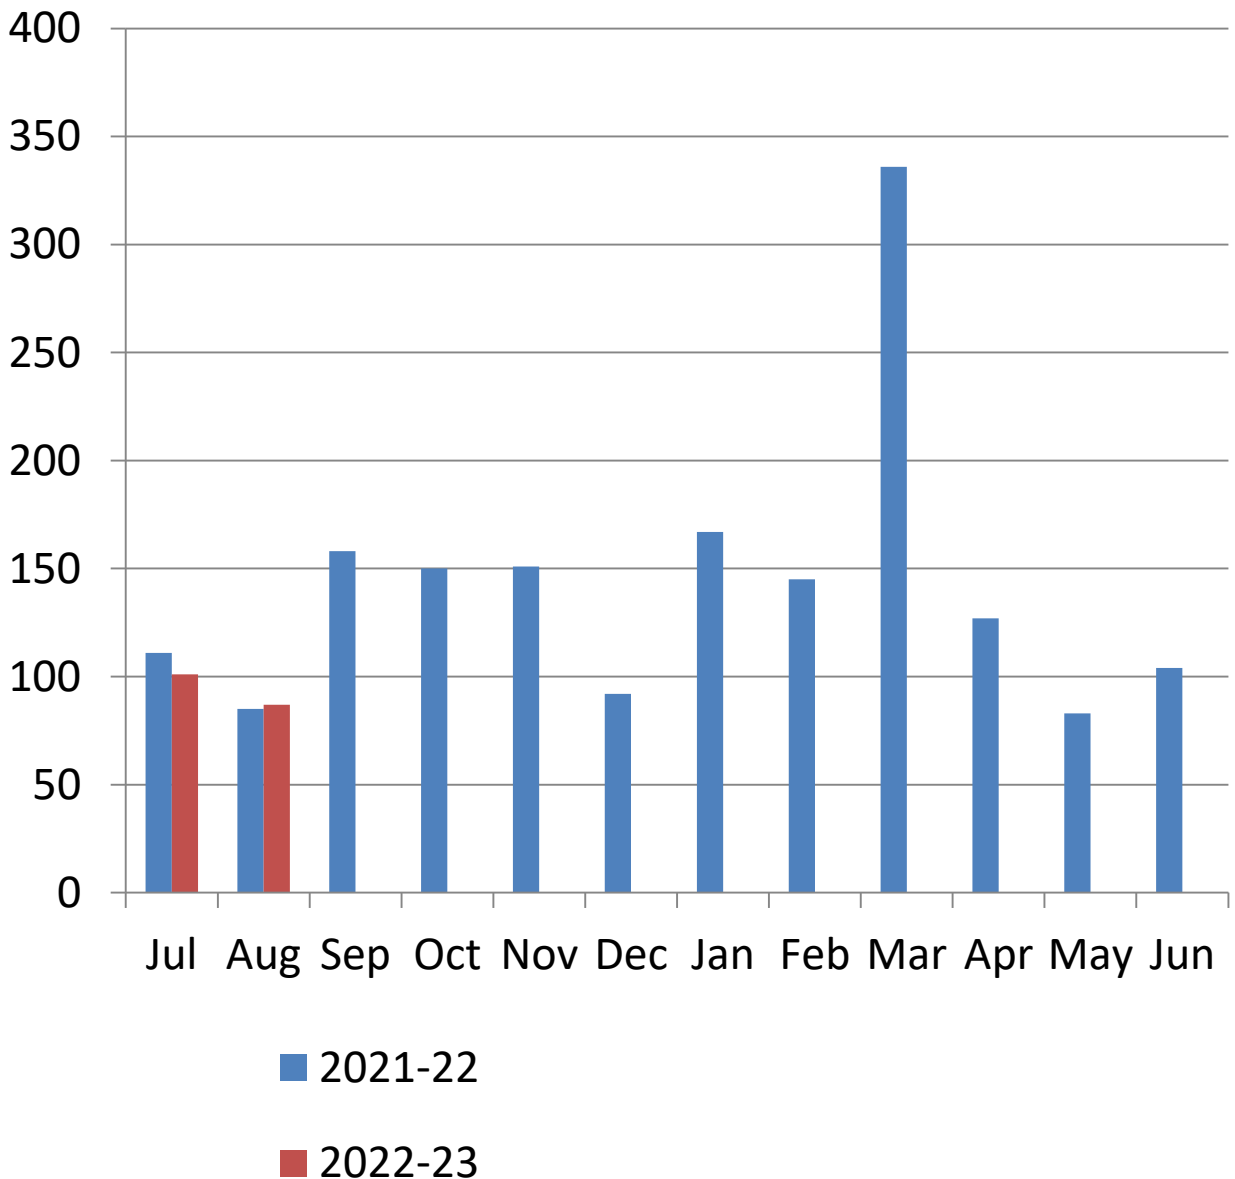

Bethel Library Monthly Programming 2022-2023

Adult Services Programming Attendance

**-4% YTY
Growth**