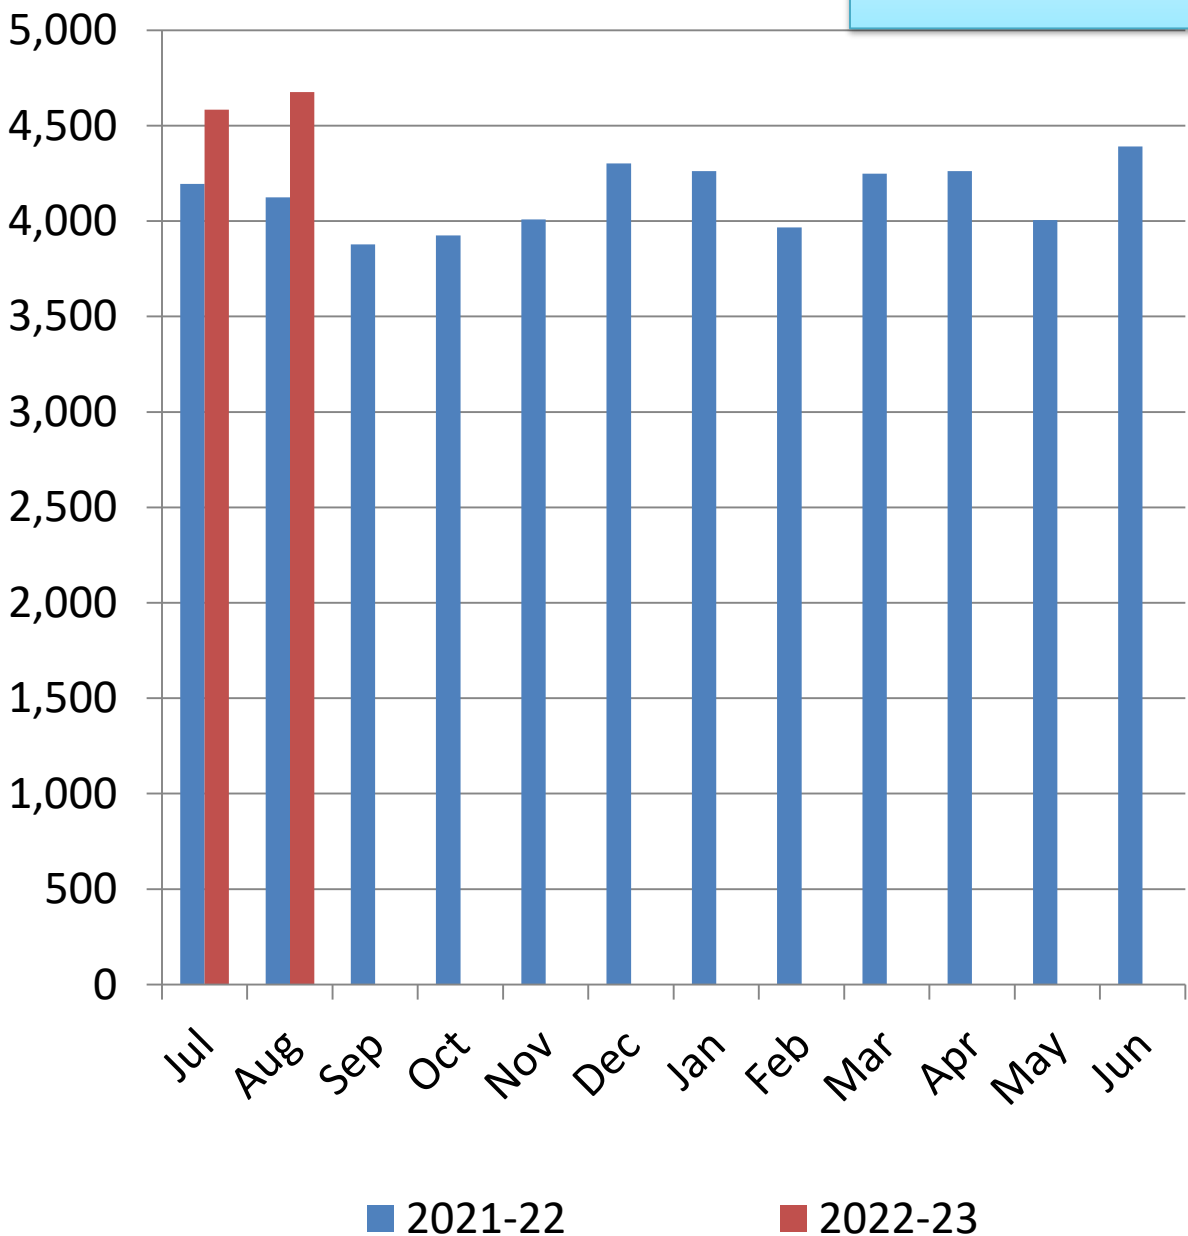

Bethel Public Library Monthly Circulation 2022-2023

Adult Services Book & AV Circulation (Digital not Included)

**11% YTY
Growth**