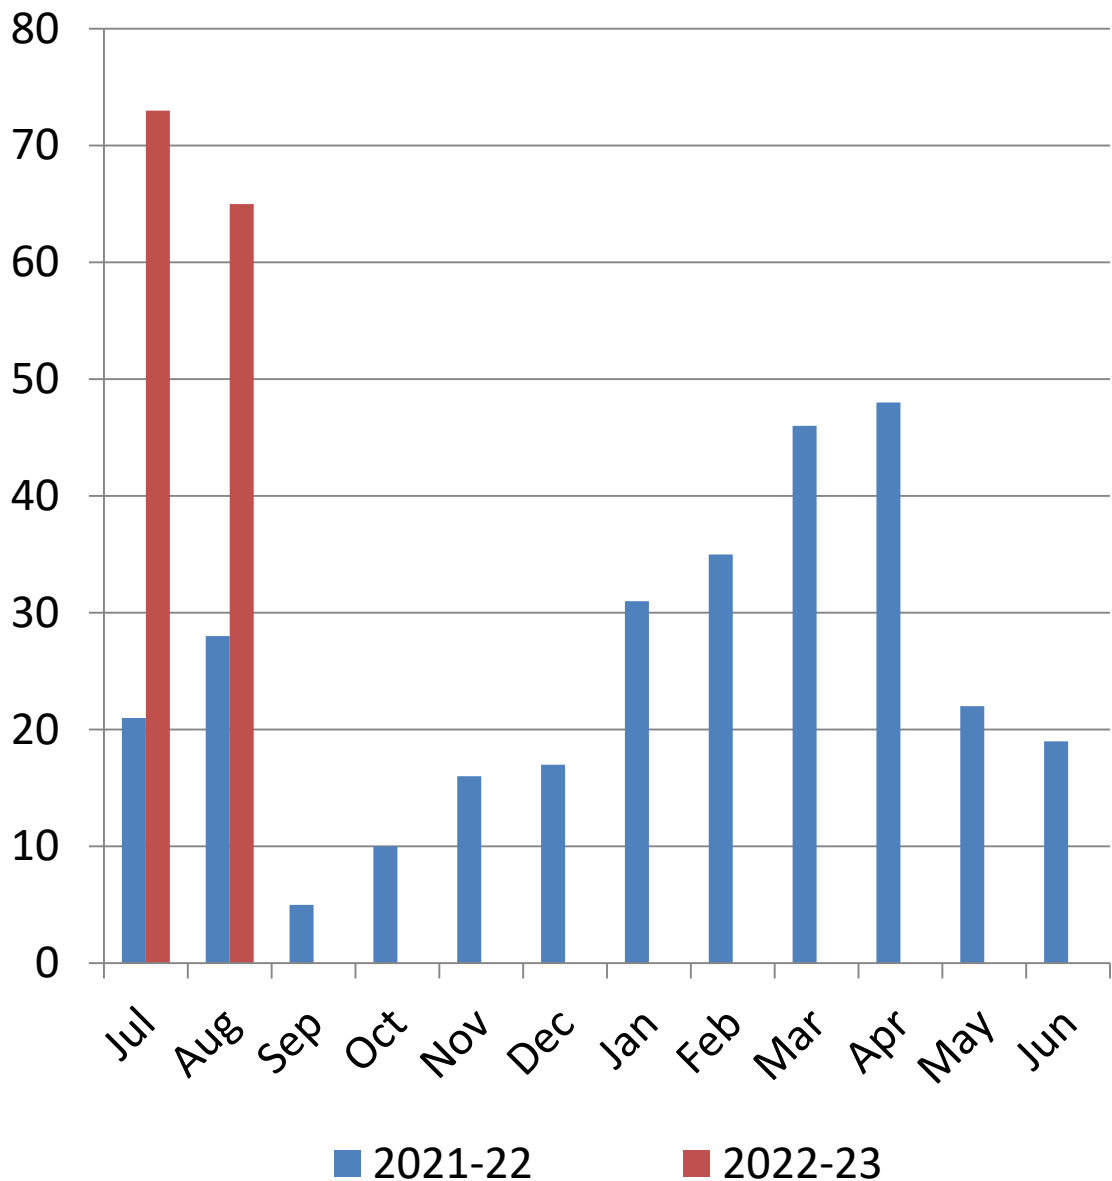

Bethel Library Monthly Programming 2022-2023

Teen Programming Attendance

**181% YTY
Growth**