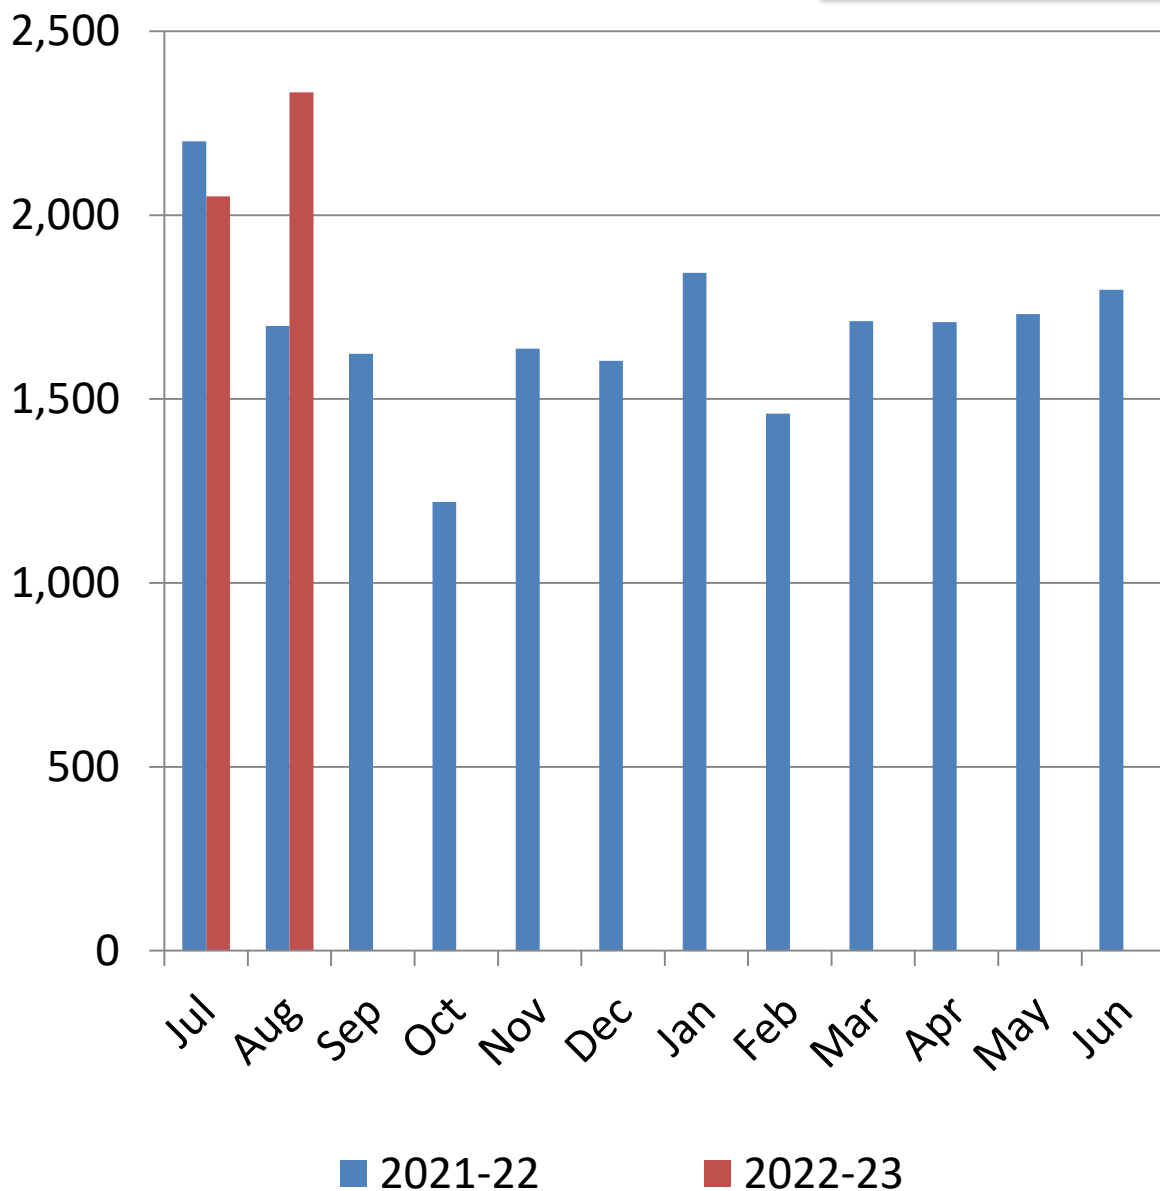

Bethel Public Library Monthly Circulation 2022-2023

Digital Circulation

**12% YTY
Growth**