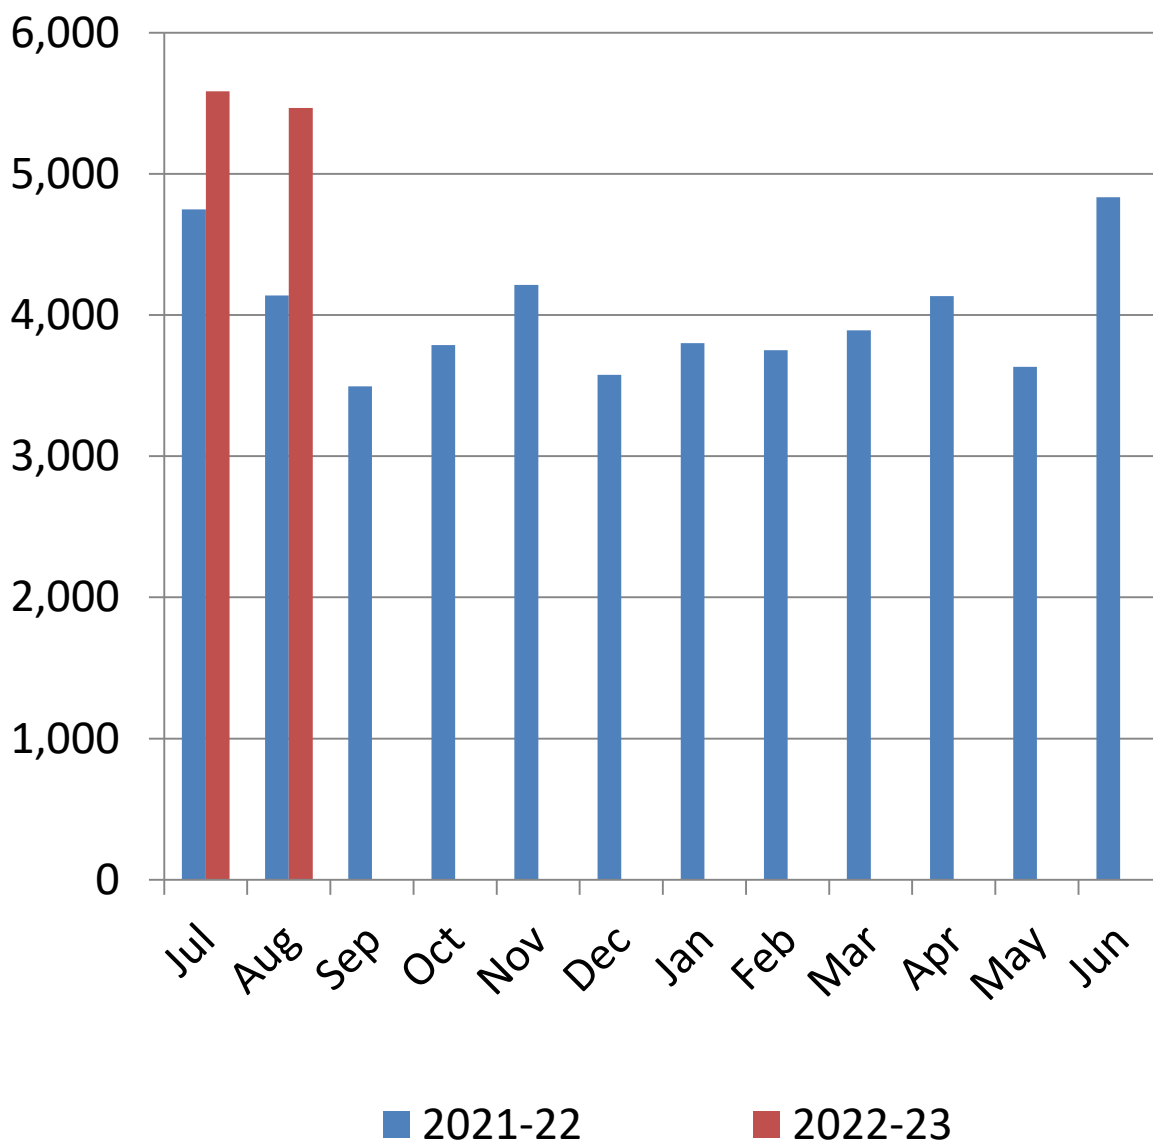

Bethel Public Library Monthly Circulation 2022-2023

Children's Services Book & AV

Circulation
(Digital not Included)

**24% YTY
Growth**