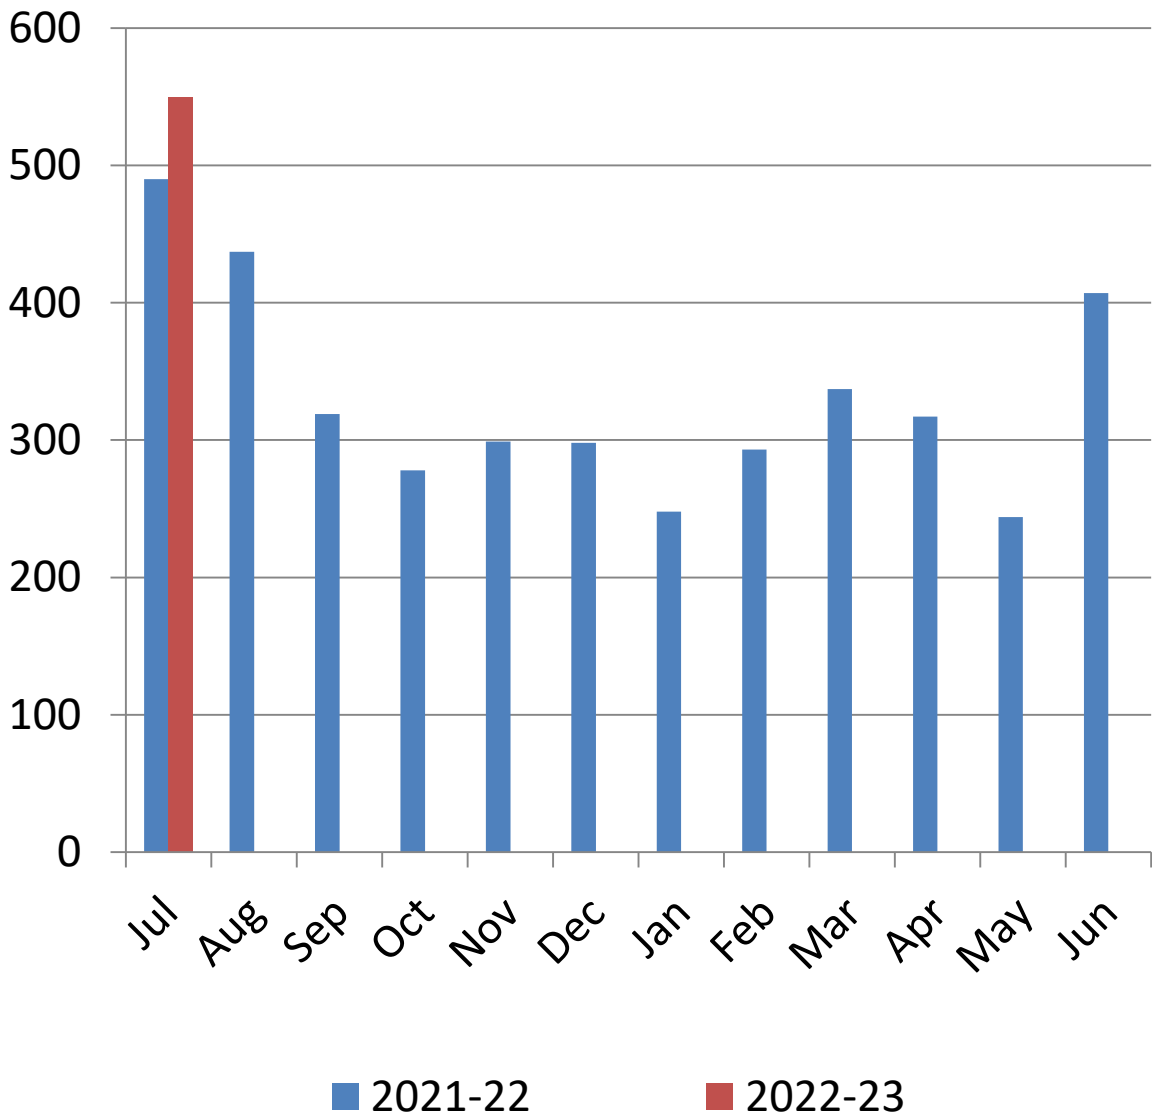

Bethel Library Monthly Visits

2022-2023

(Door Counters)

**9%^oYTY
Growth**

Bethel Public Library Monthly Circulation 2022-2023

Total Circulation

(Not including digital.)

**13% YTY
Growth**

Bethel Public Library Monthly Circulation 2022-2023

Digital Circulation

-6% YTY
Growth

Bethel Public Library Monthly Circulation 2022-2023

Adult Services Book & AV Circulation (Digital not Included)

**9% YTY
Growth**

Bethel Public Library Monthly Circulation 2022-2023

Teen Services Book & AV Circulation (Digital not Included)

**12%YTY
Growth**

Bethel Public Library Monthly Circulation 2022-2023

Children's Services Book & AV