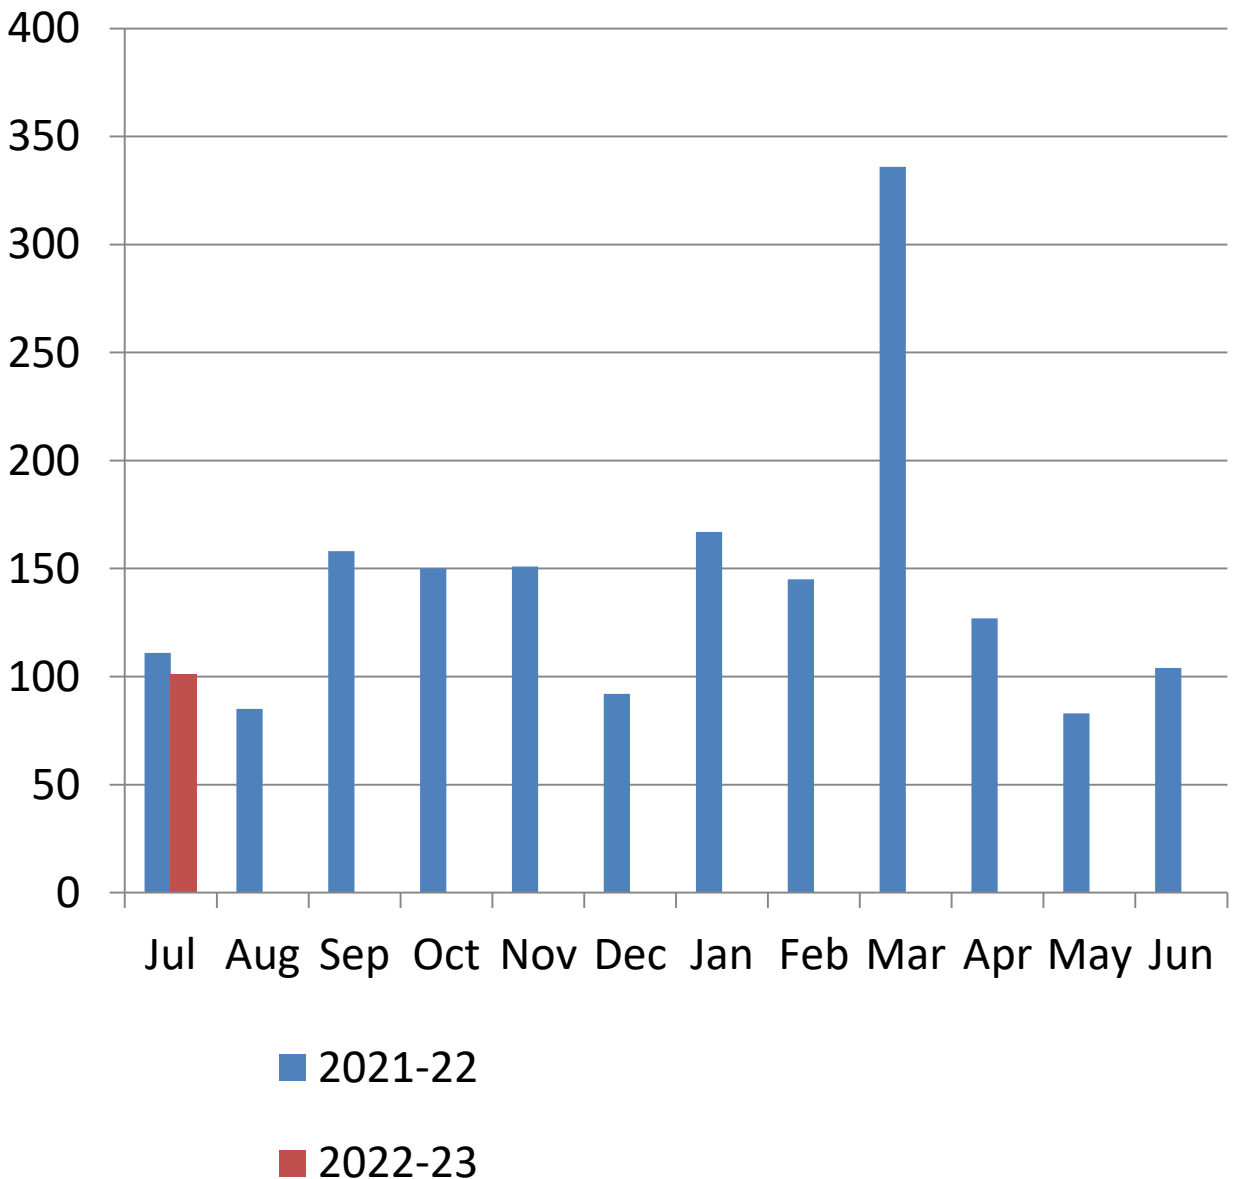

Bethel Library Monthly Programming 2022-2023

Adult Services Programming Attendance

**-9% YTY
Growth**