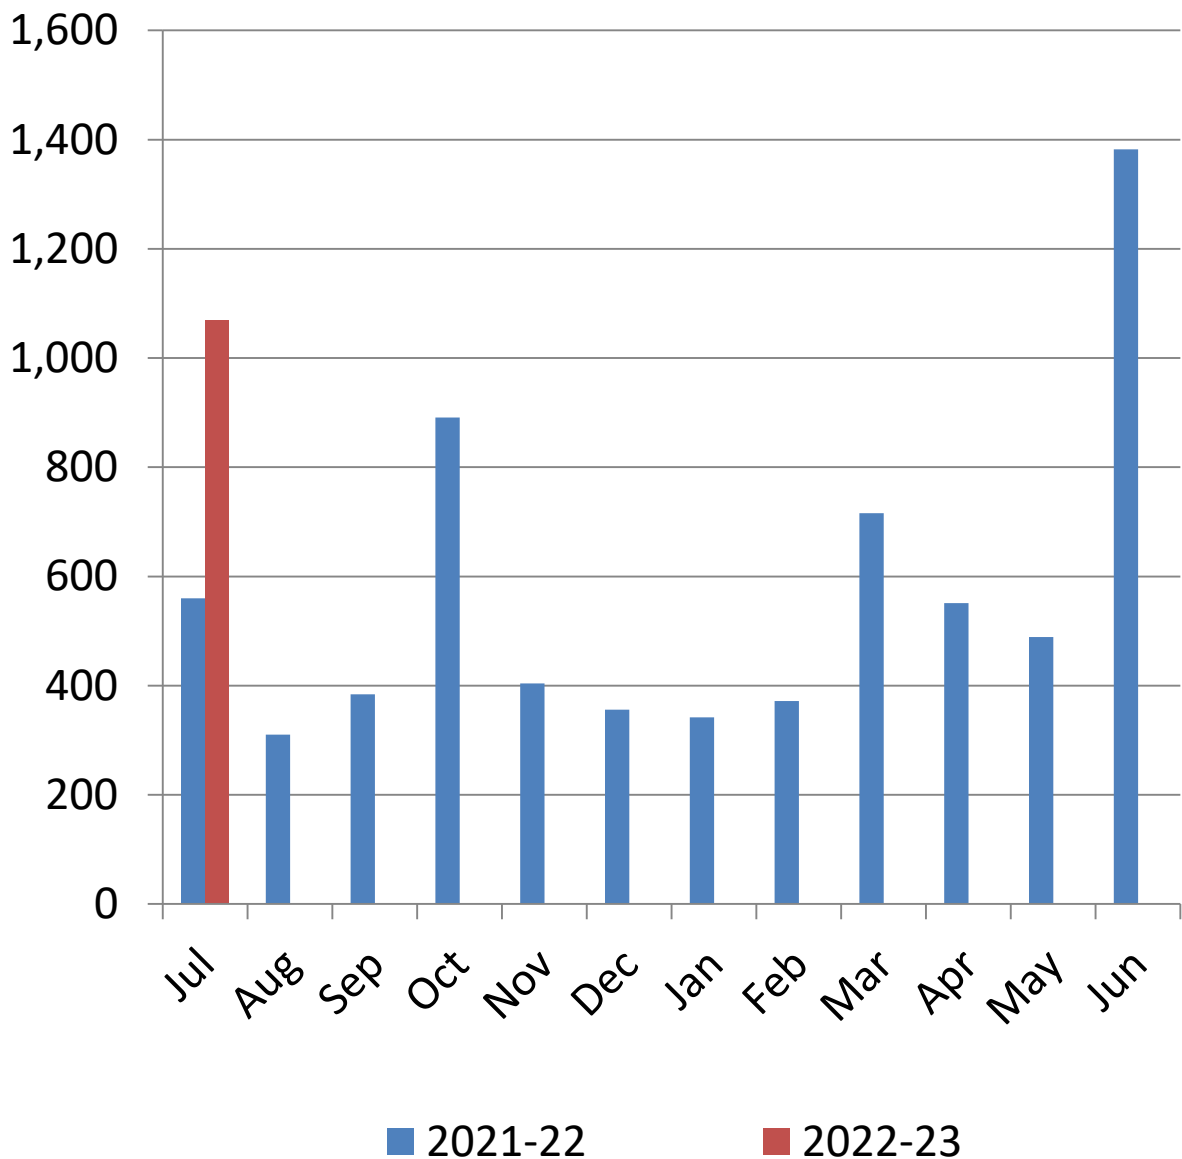

Circulation
(Digital not Included)

**17% YTY
Growth**

Bethel Library Monthly Programming 2022-2023

Total Programming Attendance

**90% YTY
Growth**

Bethel Library Monthly Programming 2022-2023

Adult Services Programming Attendance

**-9% YTY
Growth**

Bethel Library Monthly Programming 2022-2023

Teen Programming Attendance

**247% YTY
Growth**

Bethel Library Monthly Programming 2022-2023

Children's Services Programming Attendance

**52% YTY
Growth**