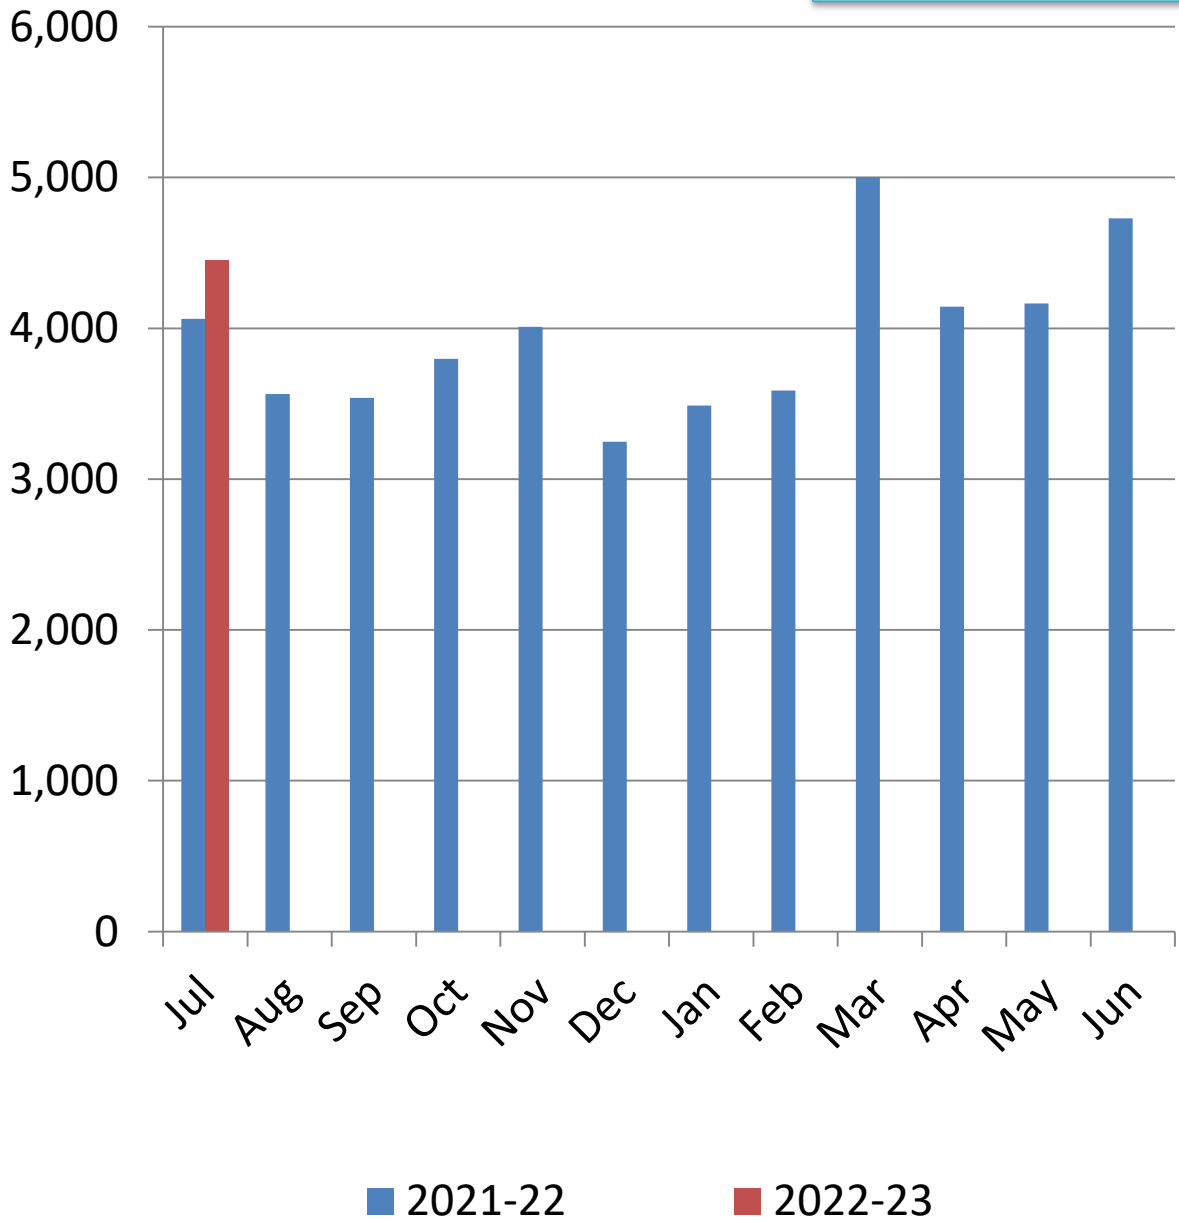

Bethel Library Monthly Visits

2022-2023

(Door Counters)

**9%^oYTY
Growth**

Bethel Public Library Monthly Circulation 2022-2023

Total Circulation

(Not including digital.)

**13% YTY
Growth**

Bethel Public Library Monthly Circulation 2022-2023

Digital Circulation

-6% YTY
Growth

Bethel Public Library Monthly Circulation 2022-2023

Adult Services Book & AV Circulation (Digital not Included)

**9% YTY
Growth**