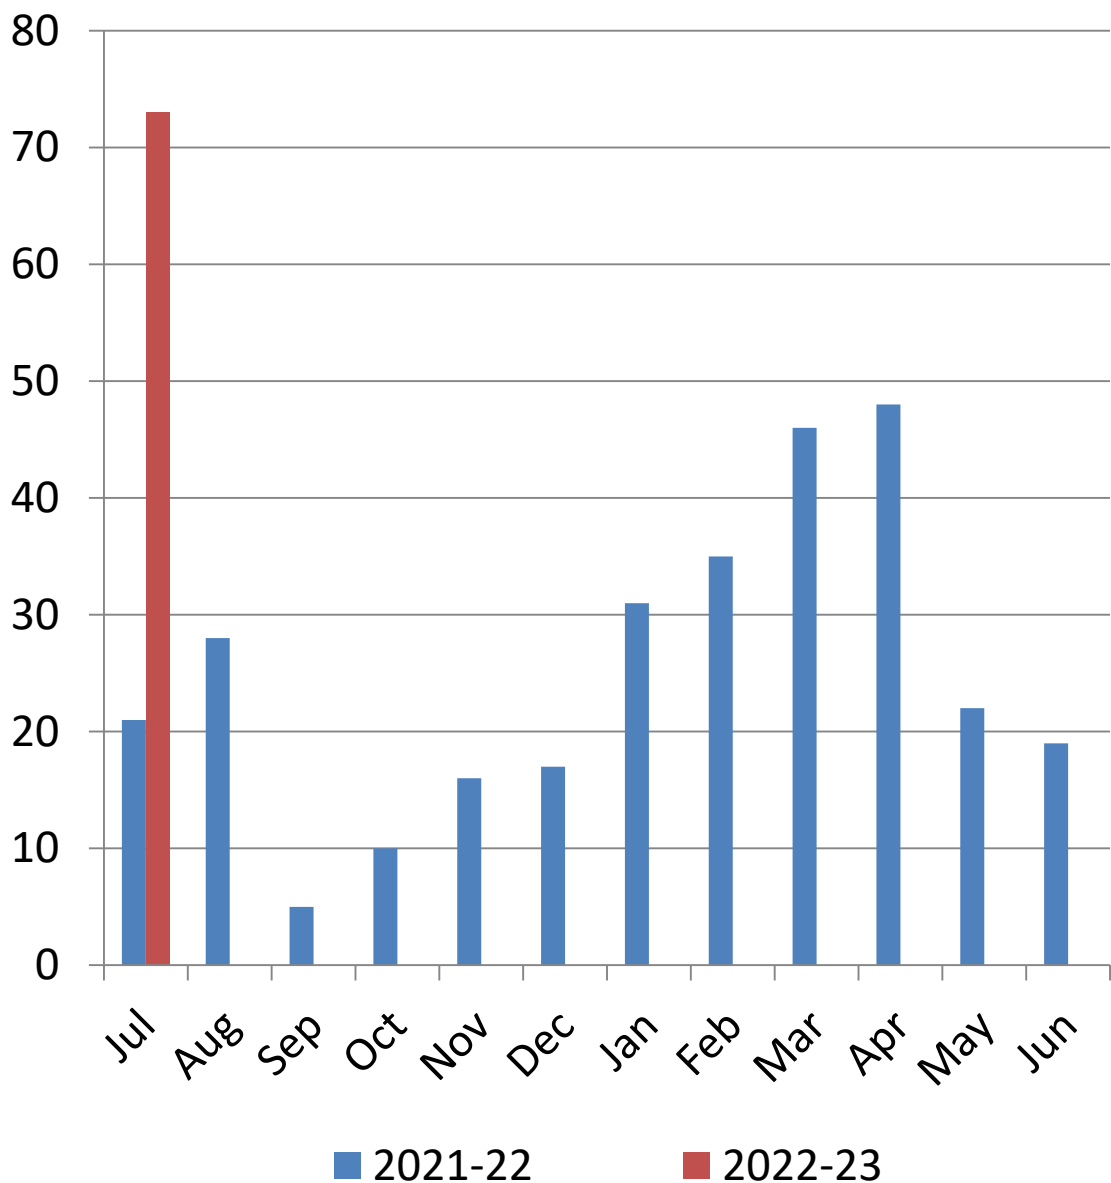

Bethel Library Monthly Programming 2022-2023

Teen Programming Attendance

**247% YTY
Growth**