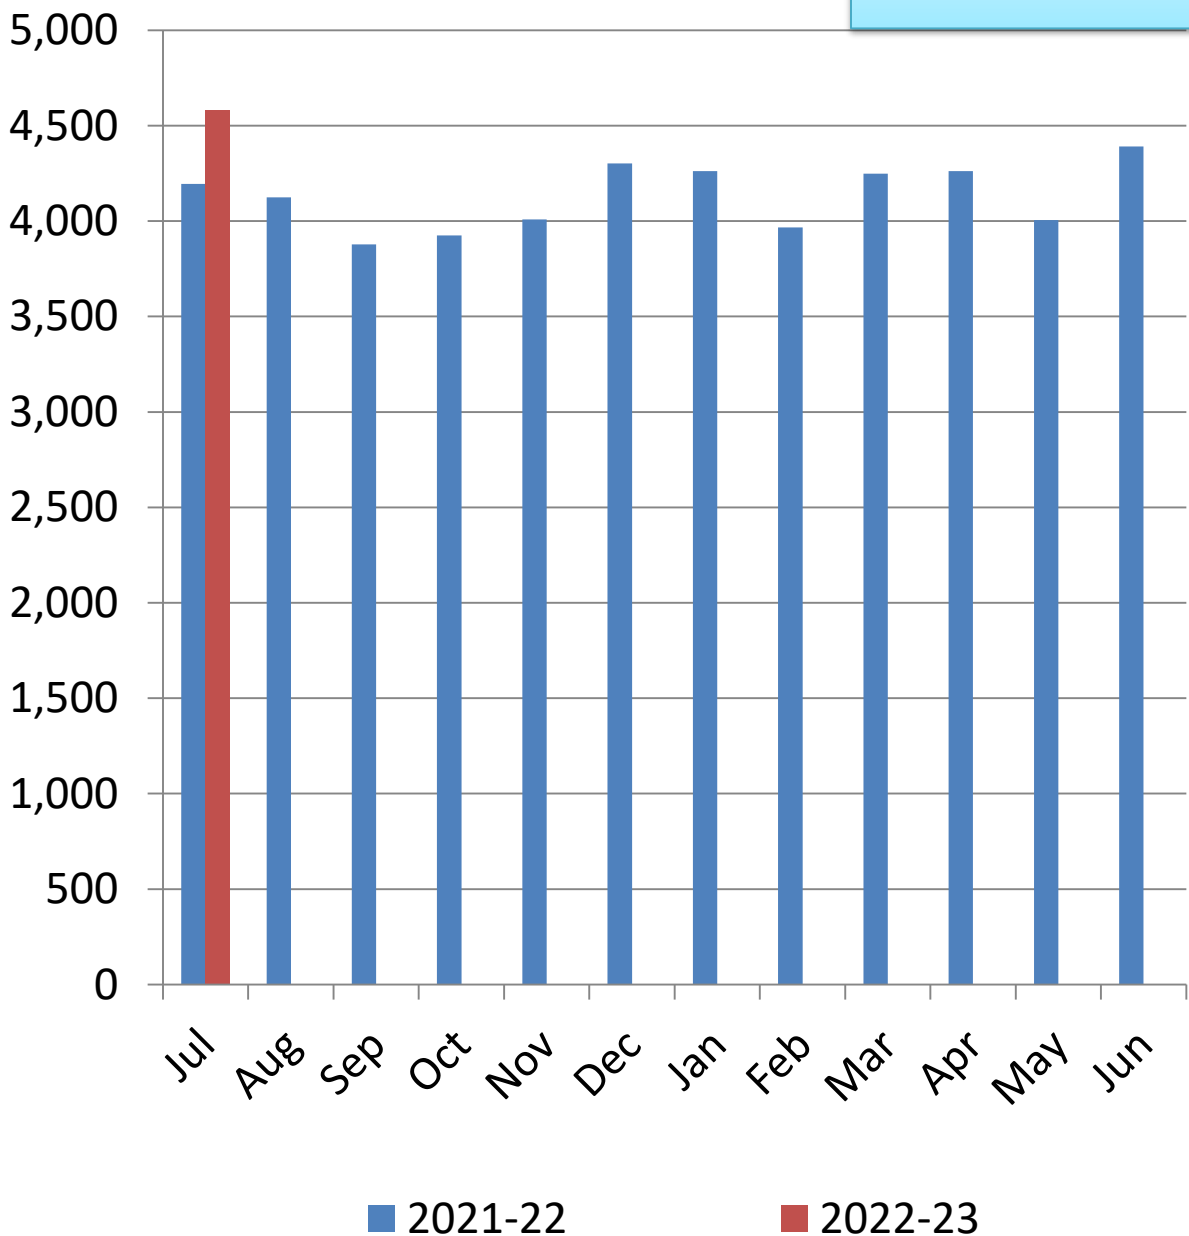

Bethel Library Monthly Visits

2022-2023

(Door Counters)

**9%^oYTY
Growth**

Bethel Public Library Monthly Circulation 2022-2023

Total Circulation

(Not including digital.)

**13% YTY
Growth**

Bethel Public Library Monthly Circulation 2022-2023

Digital Circulation

-6% YTY
Growth

Bethel Public Library Monthly Circulation 2022-2023

Adult Services Book & AV Circulation (Digital not Included)

**9% YTY
Growth**