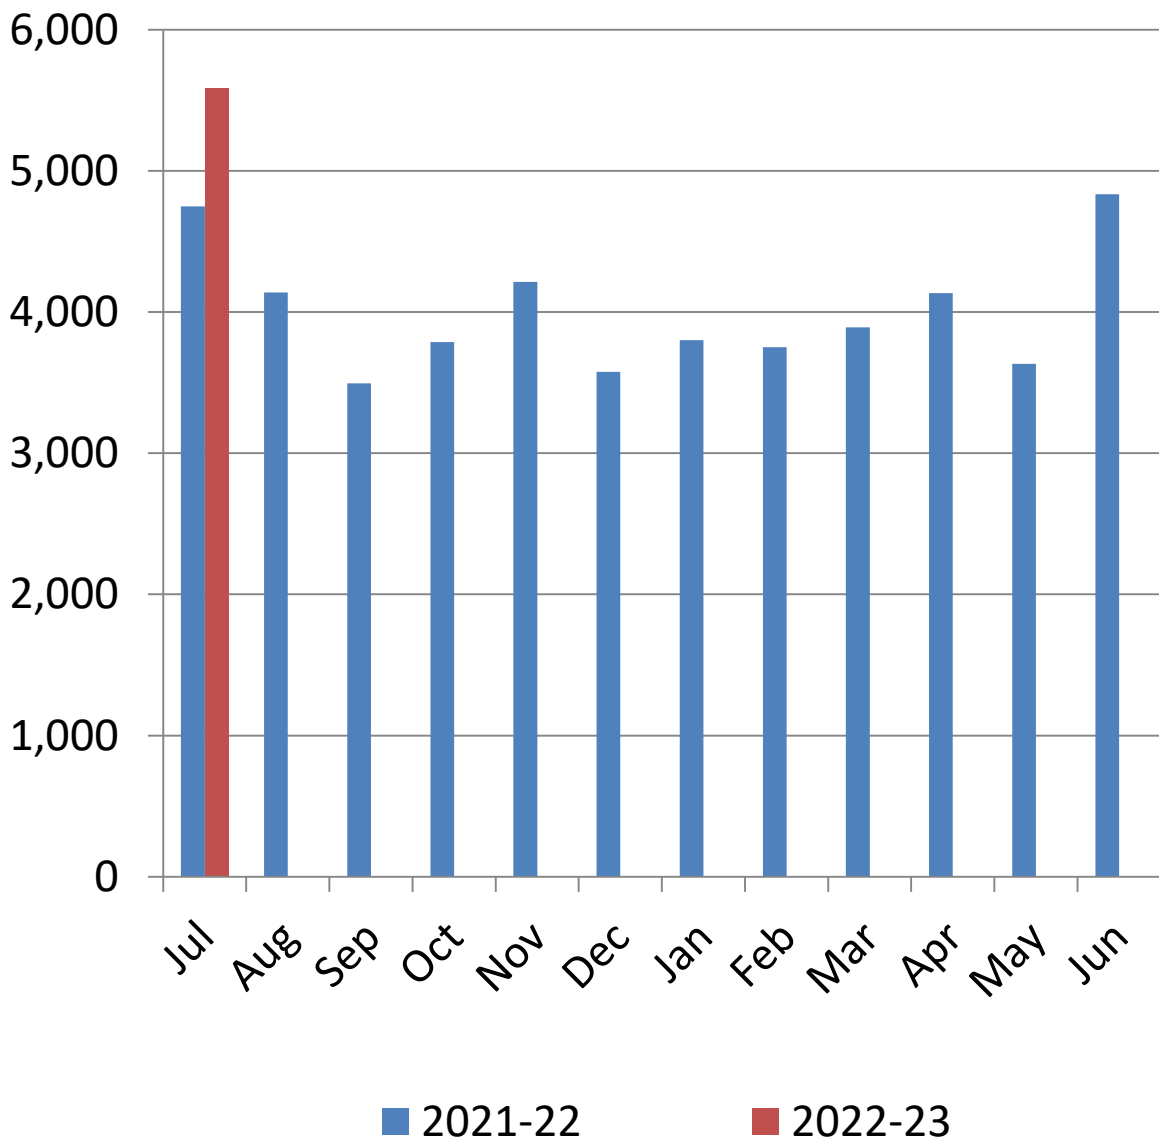

Bethel Public Library Monthly Circulation 2022-2023

Teen Services Book & AV Circulation (Digital not Included)

**12%YTY
Growth**

Bethel Public Library Monthly Circulation 2022-2023

Children's Services Book & AV

Circulation
(Digital not Included)

**17% YTY
Growth**

Bethel Library Monthly Programming 2022-2023

Total Programming Attendance

**90% YTY
Growth**

Bethel Library Monthly Programming 2022-2023

Adult Services Programming Attendance