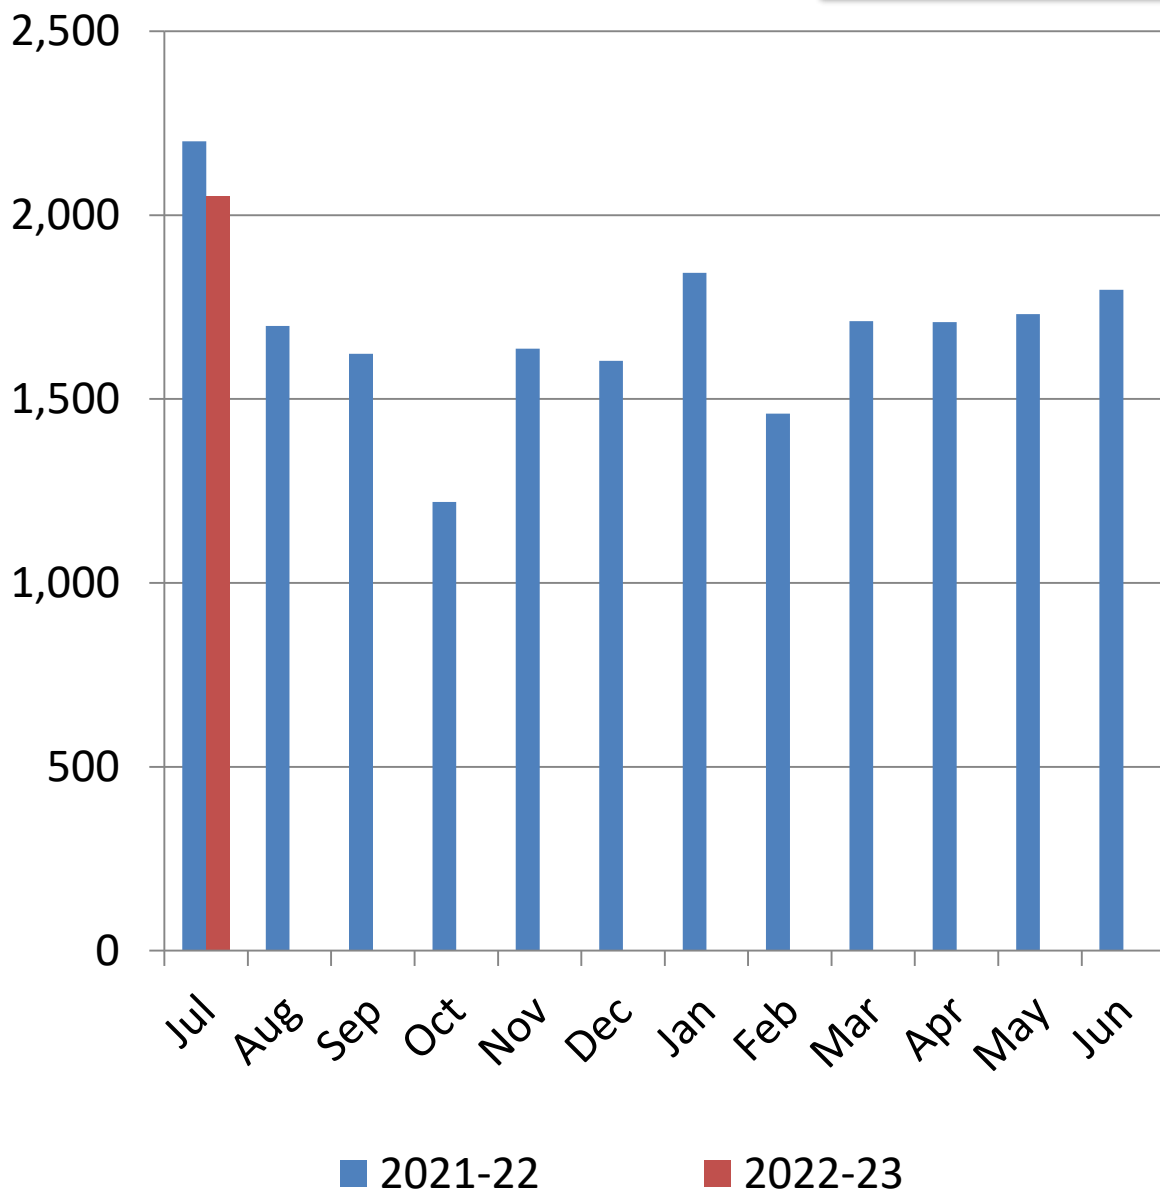

Bethel Library Monthly Visits

2022-2023

(Door Counters)

**9%^oYTY
Growth**

Bethel Public Library Monthly Circulation 2022-2023

Total Circulation

(Not including digital.)

**13% YTY
Growth**

Bethel Public Library Monthly Circulation 2022-2023

Digital Circulation

-6% YTY
Growth

Bethel Public Library Monthly Circulation 2022-2023

Adult Services Book & AV Circulation (Digital not Included)

**9% YTY
Growth**