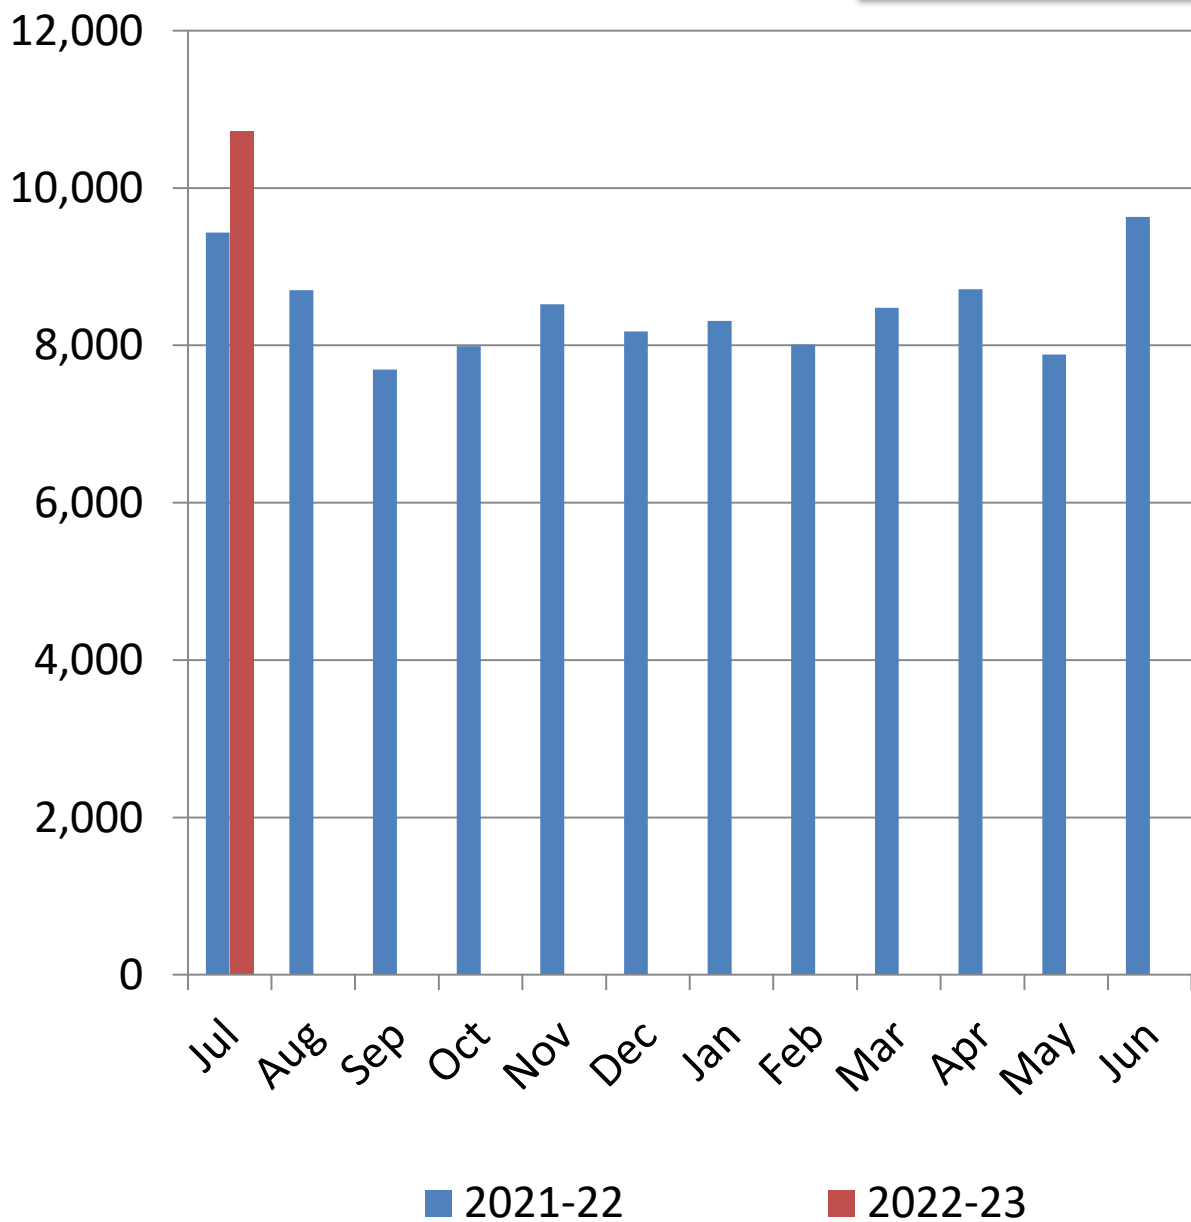

Bethel Library Monthly Visits

2022-2023

(Door Counters)

**9%^oYTY
Growth**

Bethel Public Library Monthly Circulation 2022-2023

Total Circulation

(Not including digital.)

**13% YTY
Growth**

Bethel Public Library Monthly Circulation 2022-2023

Digital Circulation

-6% YTY
Growth

Bethel Public Library Monthly Circulation 2022-2023

Adult Services Book & AV Circulation (Digital not Included)

**9% YTY
Growth**