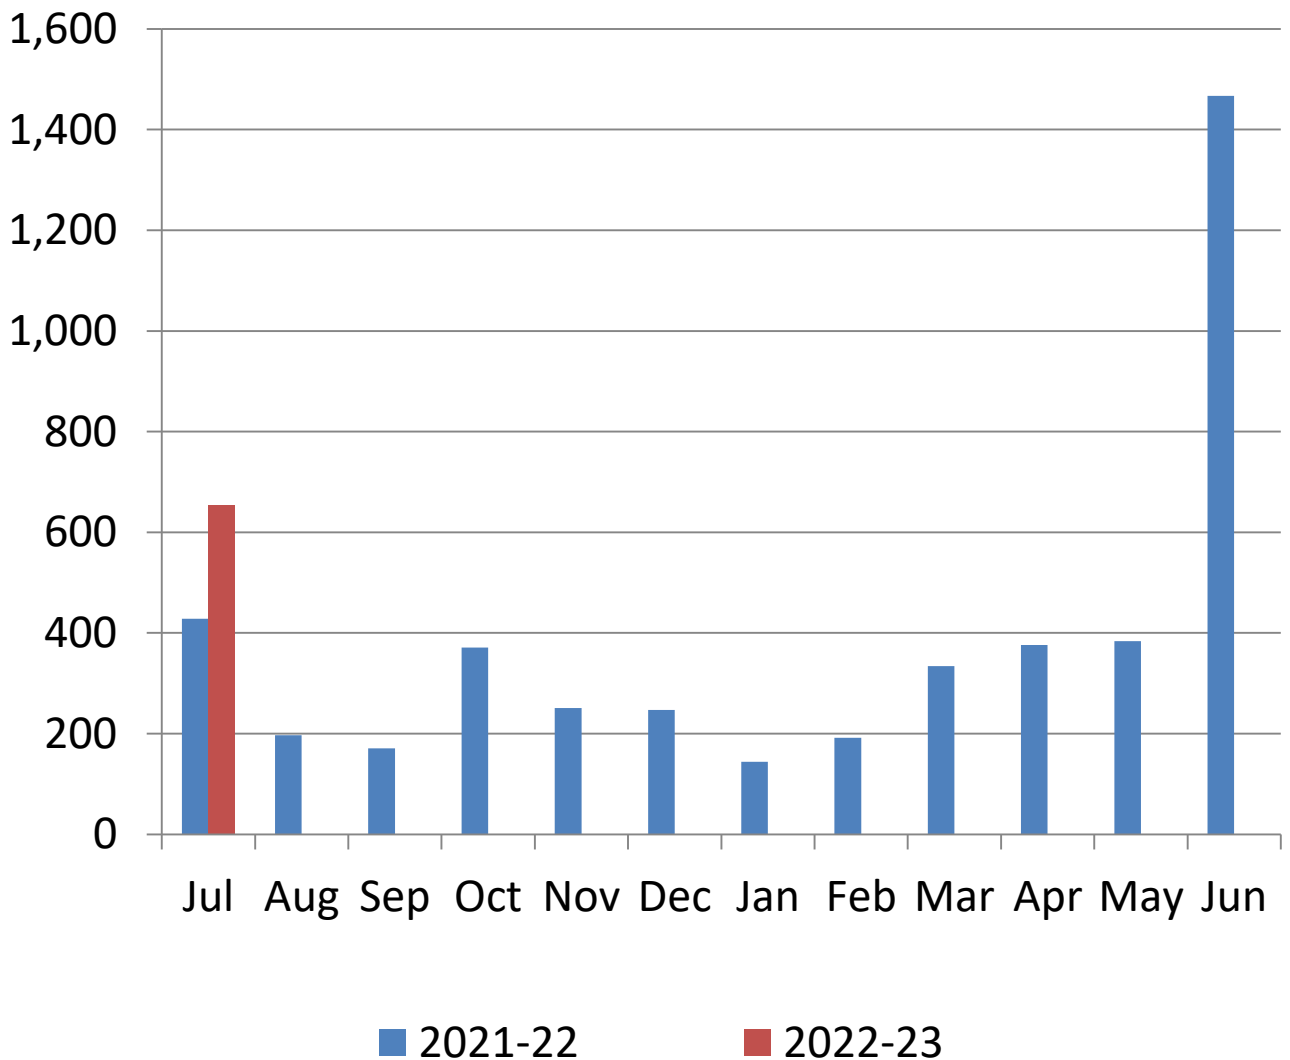

**-9% YTY
Growth**

Bethel Library Monthly Programming 2022-2023

Teen Programming Attendance

**247% YTY
Growth**

Bethel Library Monthly Programming 2022-2023

Children's Services Programming Attendance

**52% YTY
Growth**

Bethel Library Monthly Programming 2022-2023

Outreach Attendance

**% YTY
Growth**

■ 2021-22

■ 2022-23