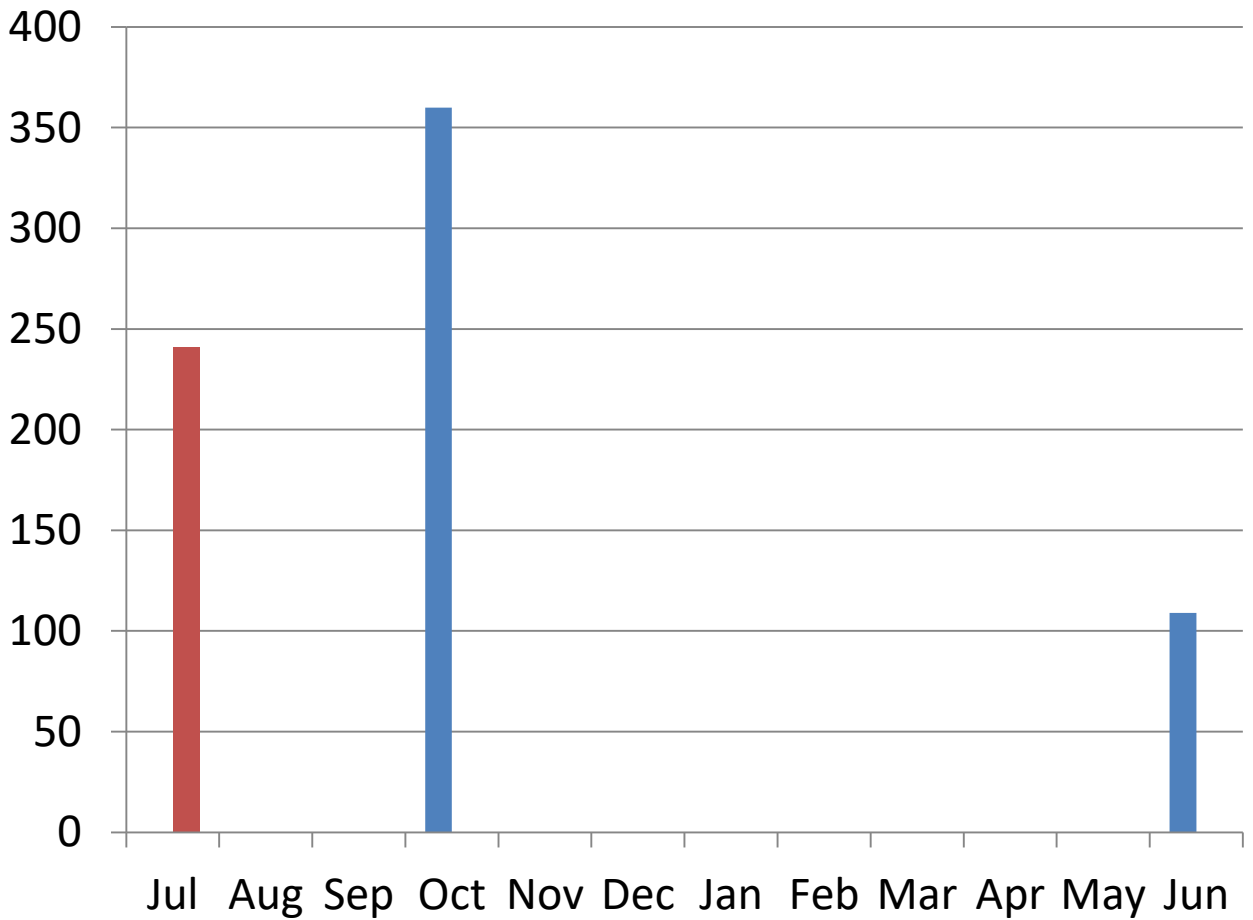

**-9% YTY
Growth**

Bethel Library Monthly Programming 2022-2023

Teen Programming Attendance

**247% YTY
Growth**

Bethel Library Monthly Programming 2022-2023

Children's Services Programming Attendance

**52% YTY
Growth**

Bethel Library Monthly Programming 2022-2023

Outreach Attendance

**% YTY
Growth**

■ 2021-22

■ 2022-23