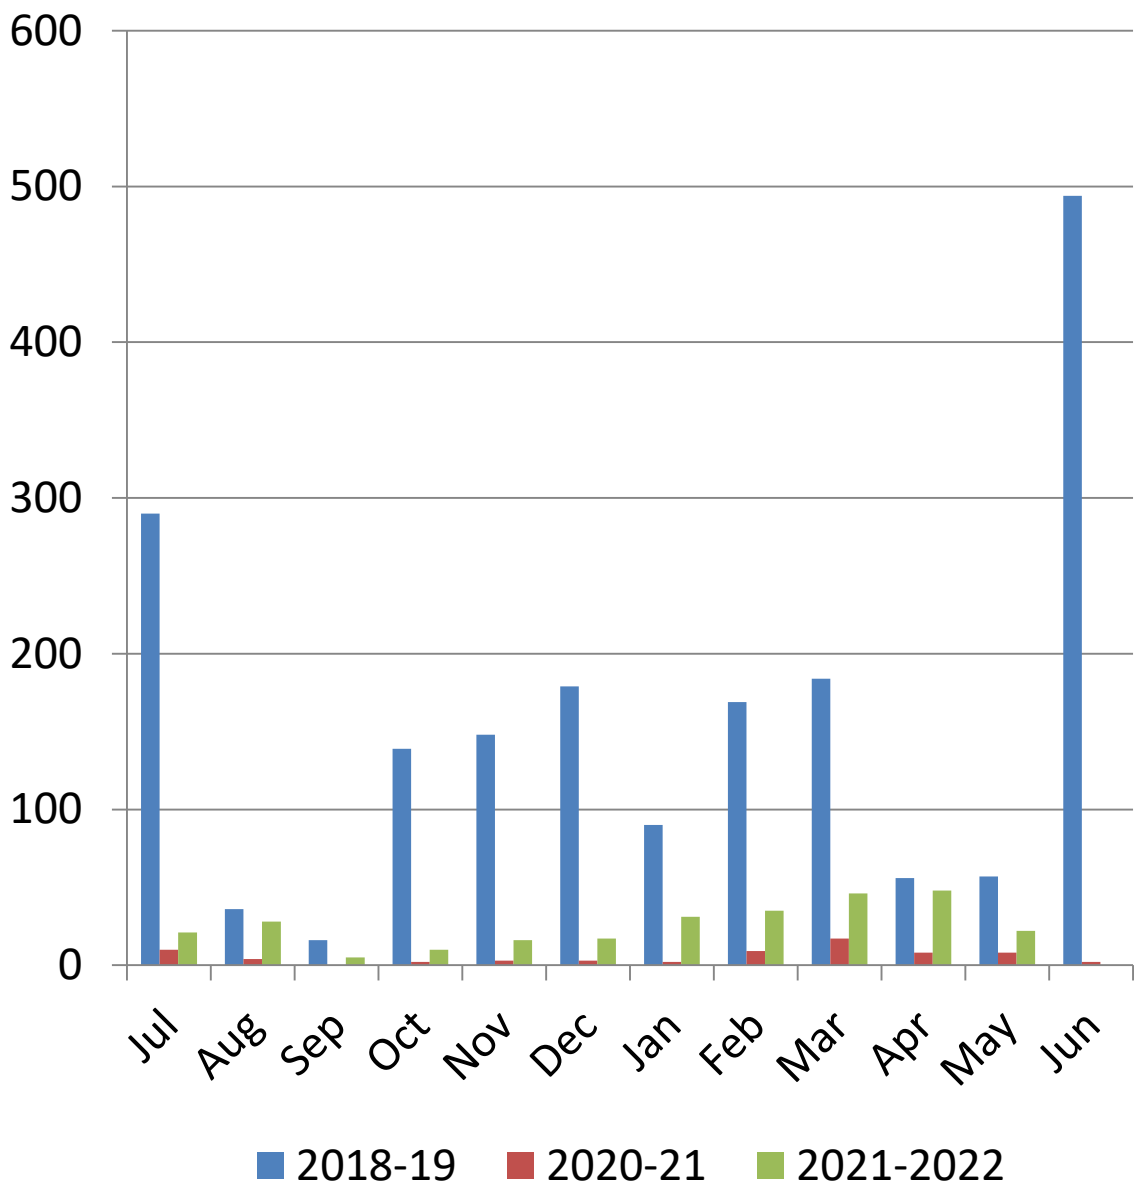

Bethel Library Monthly Programming 2021-2022

Teen Programming Attendance

**% YTY
Growth**