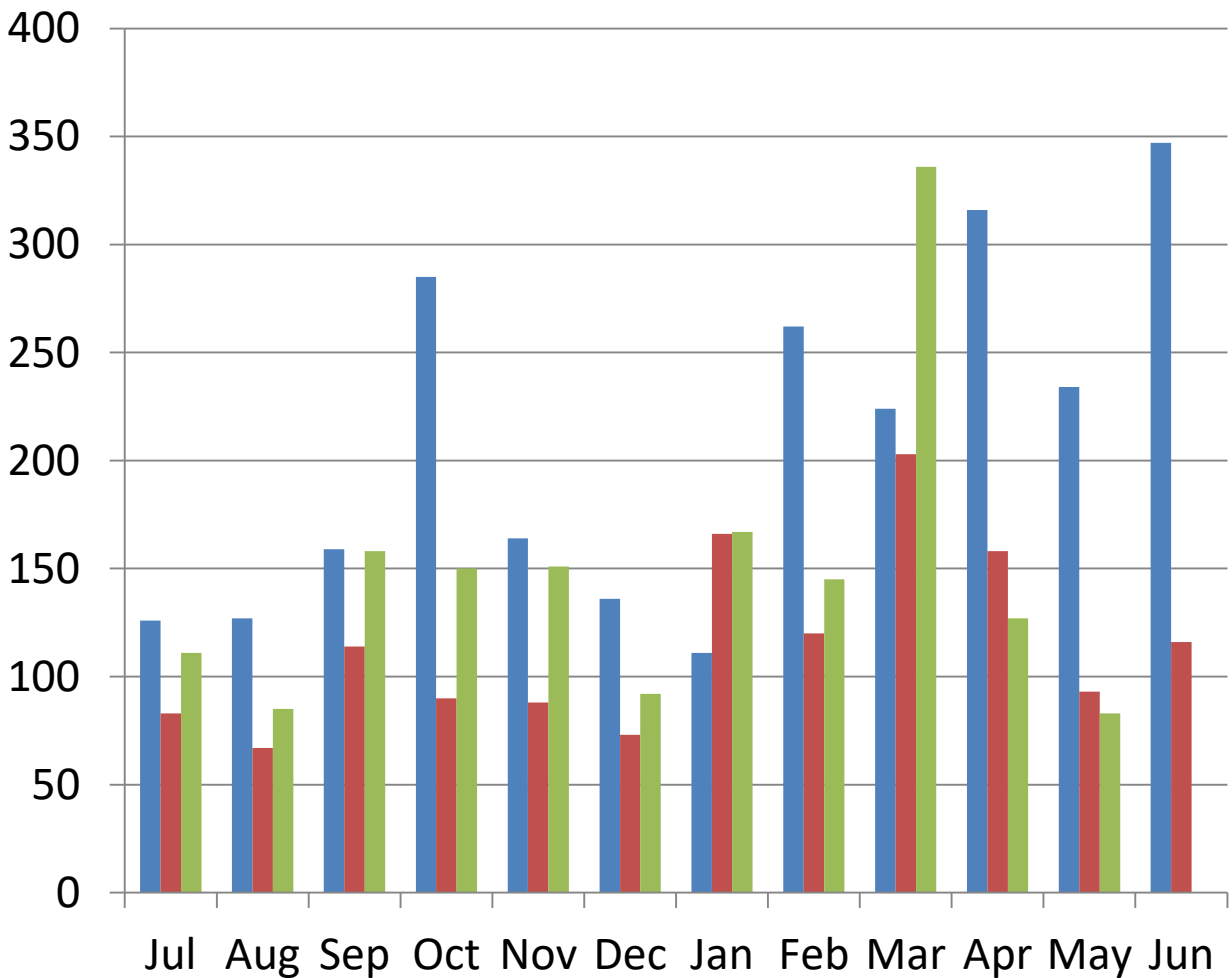

Bethel Library Monthly Programming 2021-2022

Total Programming Attendance

**% YTY
Growth**

Bethel Library Monthly Programming 2021-2022

Adult Services Programming Attendance

**% YTY
Growth**

- 2018-19
- 2020-21
- 2021-2022

Bethel Library Monthly Programming 2021-2022

Teen Programming Attendance

**% YTY
Growth**

Bethel Library Monthly Programming 2021-2022

Children's Services Programming Attendance

**% YTY
Growth**