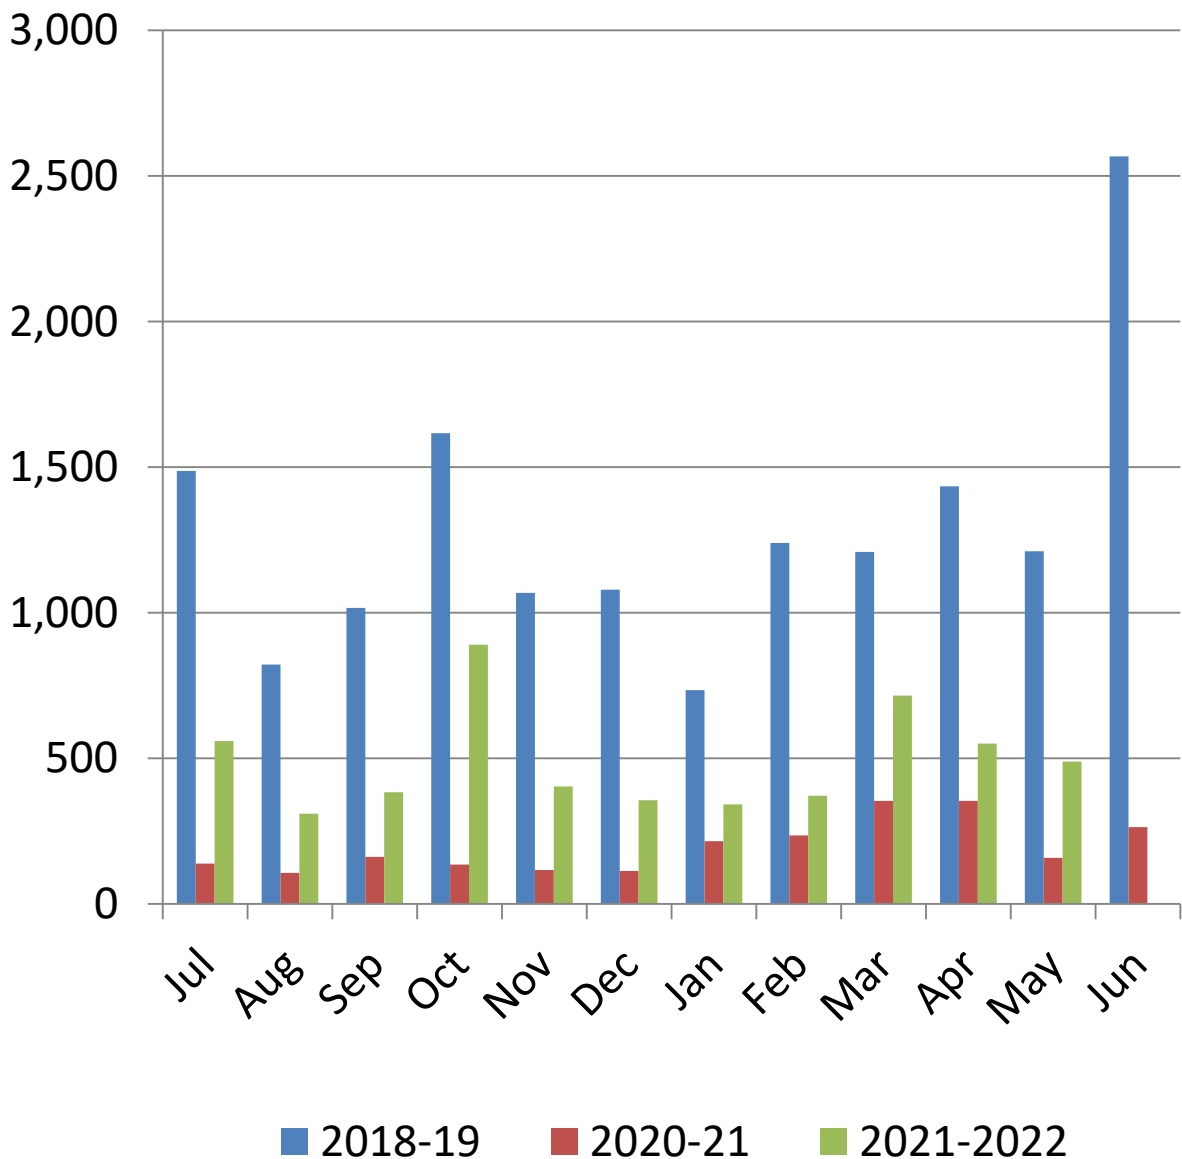

Teen Services Book & AV Circulation (Digital not Included)

**%YTY
Growth**

Bethel Public Library Monthly Circulation 2021-2022

Children's Services Book & AV Circulation (Digital not Included)

**% YTY
Growth**

Bethel Library Monthly Programming 2021-2022

Total Programming Attendance

**% YTY
Growth**

Bethel Library Monthly Programming 2021-2022

Adult Services Programming Attendance

**% YTY
Growth**

- 2018-19
- 2020-21
- 2021-2022