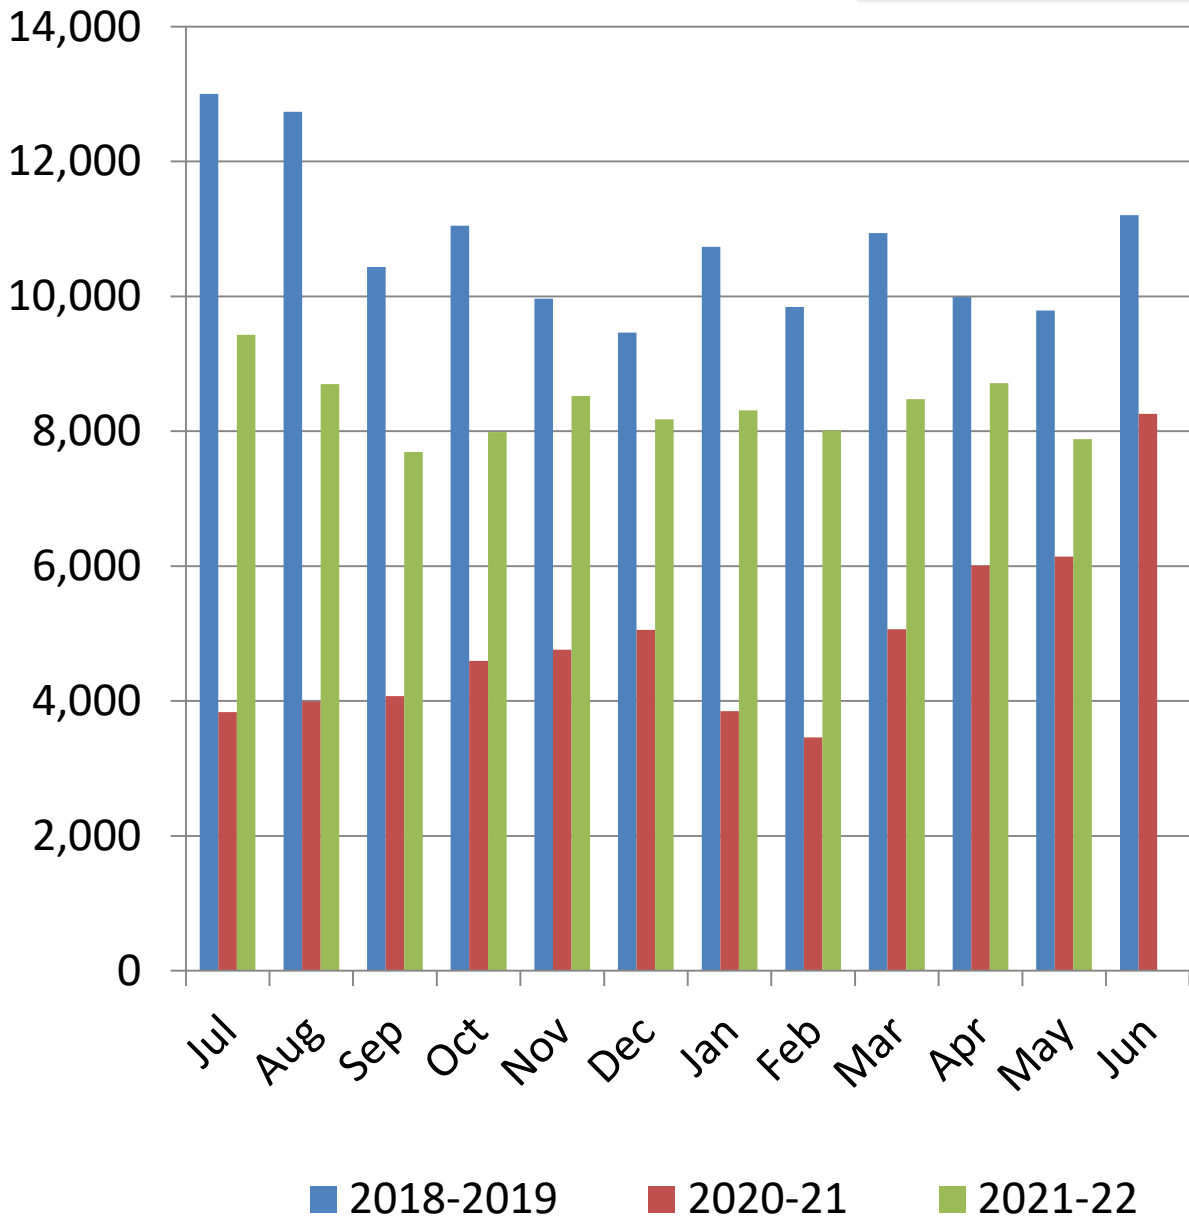

Bethel Library Monthly Visits

2021-2022

(Door Counters)

**%YTY
Growth**

Bethel Public Library Monthly Circulation 2021-2022

Total Circulation (Not including digital.)

**% YTY
Growth**

Bethel Public Library Monthly Circulation 2021-2022

Digital Circulation

**% YTY
Growth**

Bethel Public Library Monthly Circulation 2021-2022

Adult Services Book & AV Circulation (Digital not Included)

% YTY
Growth

Bethel Public Library Monthly Circulation 2021-2022