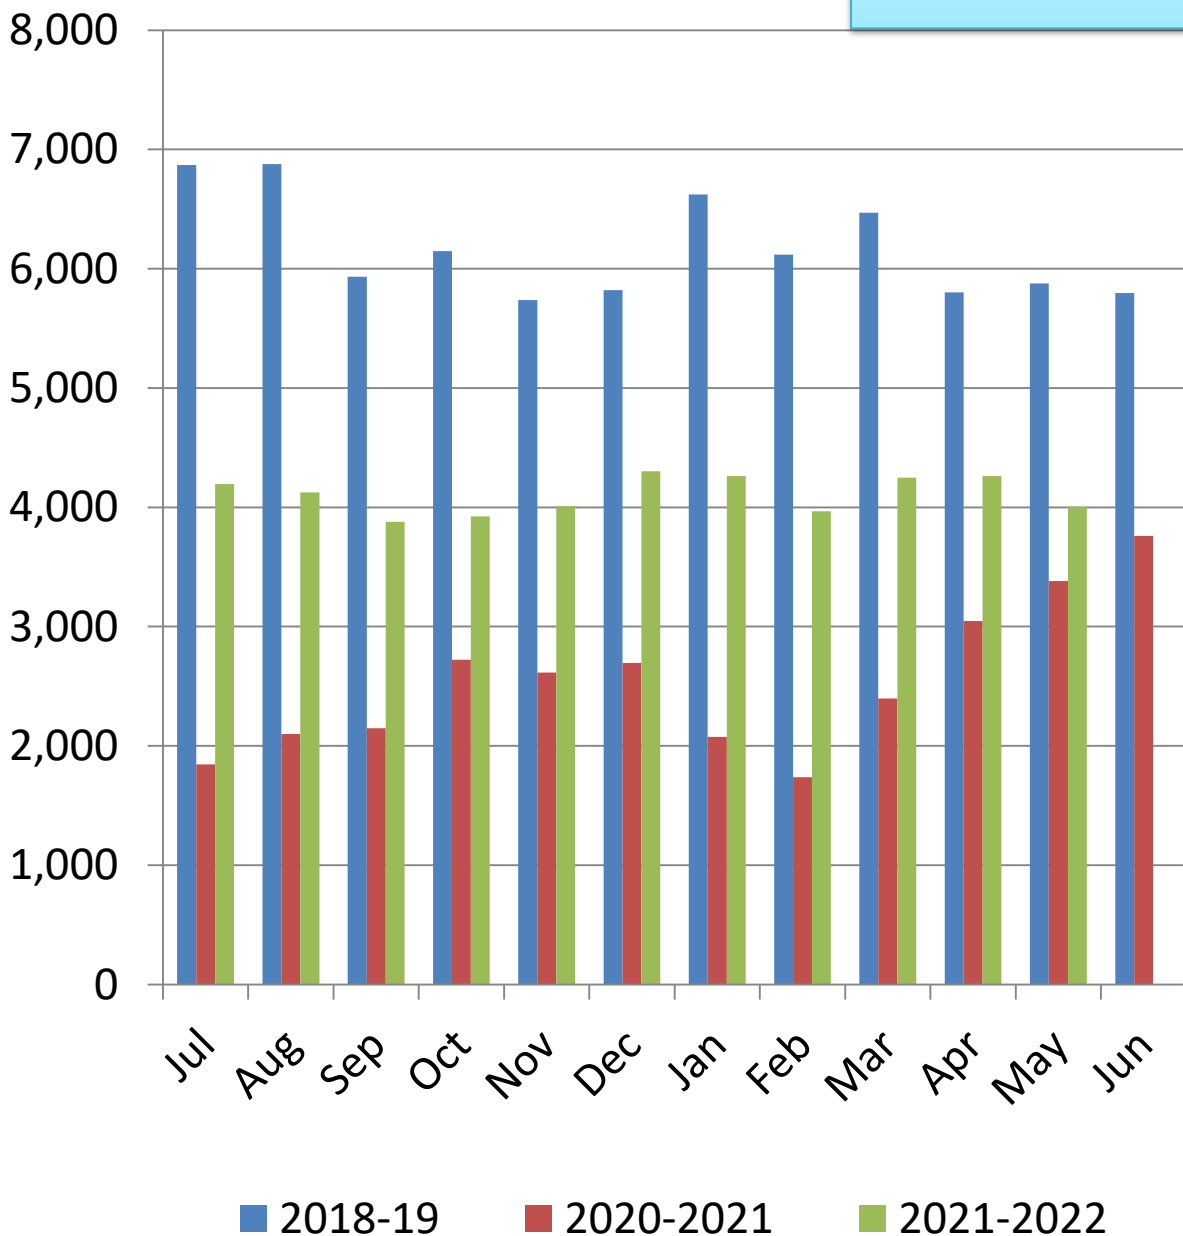

Bethel Library Monthly Visits

2021-2022

(Door Counters)

**%YTY
Growth**

Bethel Public Library Monthly Circulation 2021-2022

Total Circulation (Not including digital.)

**% YTY
Growth**

Bethel Public Library Monthly Circulation 2021-2022

Digital Circulation

**% YTY
Growth**

Bethel Public Library Monthly Circulation 2021-2022

Adult Services Book & AV Circulation (Digital not Included)

% YTY
Growth

Bethel Public Library Monthly Circulation 2021-2022

Teen Services Book & AV Circulation (Digital not Included)

**%YTY
Growth**

Bethel Public Library Monthly Circulation 2021-2022

Children's Services Book & AV Circulation (Digital not Included)

**% YTY
Growth**