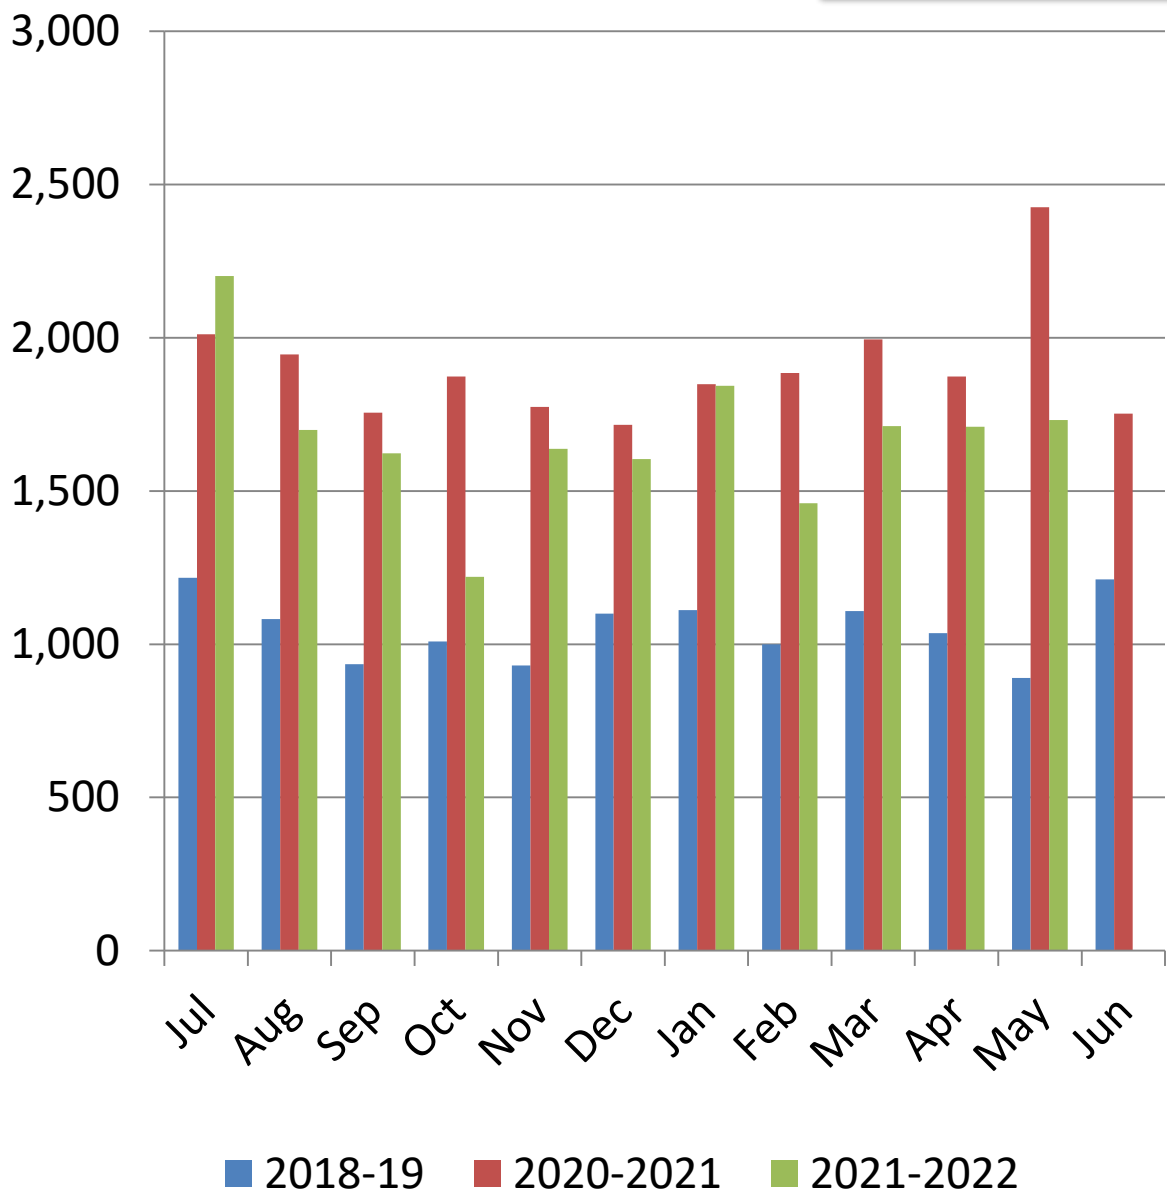

Bethel Library Monthly Visits

2021-2022

(Door Counters)

**%YTY
Growth**

Bethel Public Library Monthly Circulation 2021-2022

Total Circulation (Not including digital.)

**% YTY
Growth**

Bethel Public Library Monthly Circulation 2021-2022

Digital Circulation

**% YTY
Growth**

Bethel Public Library Monthly Circulation 2021-2022

Adult Services Book & AV Circulation (Digital not Included)

% YTY
Growth

Bethel Public Library Monthly Circulation 2021-2022