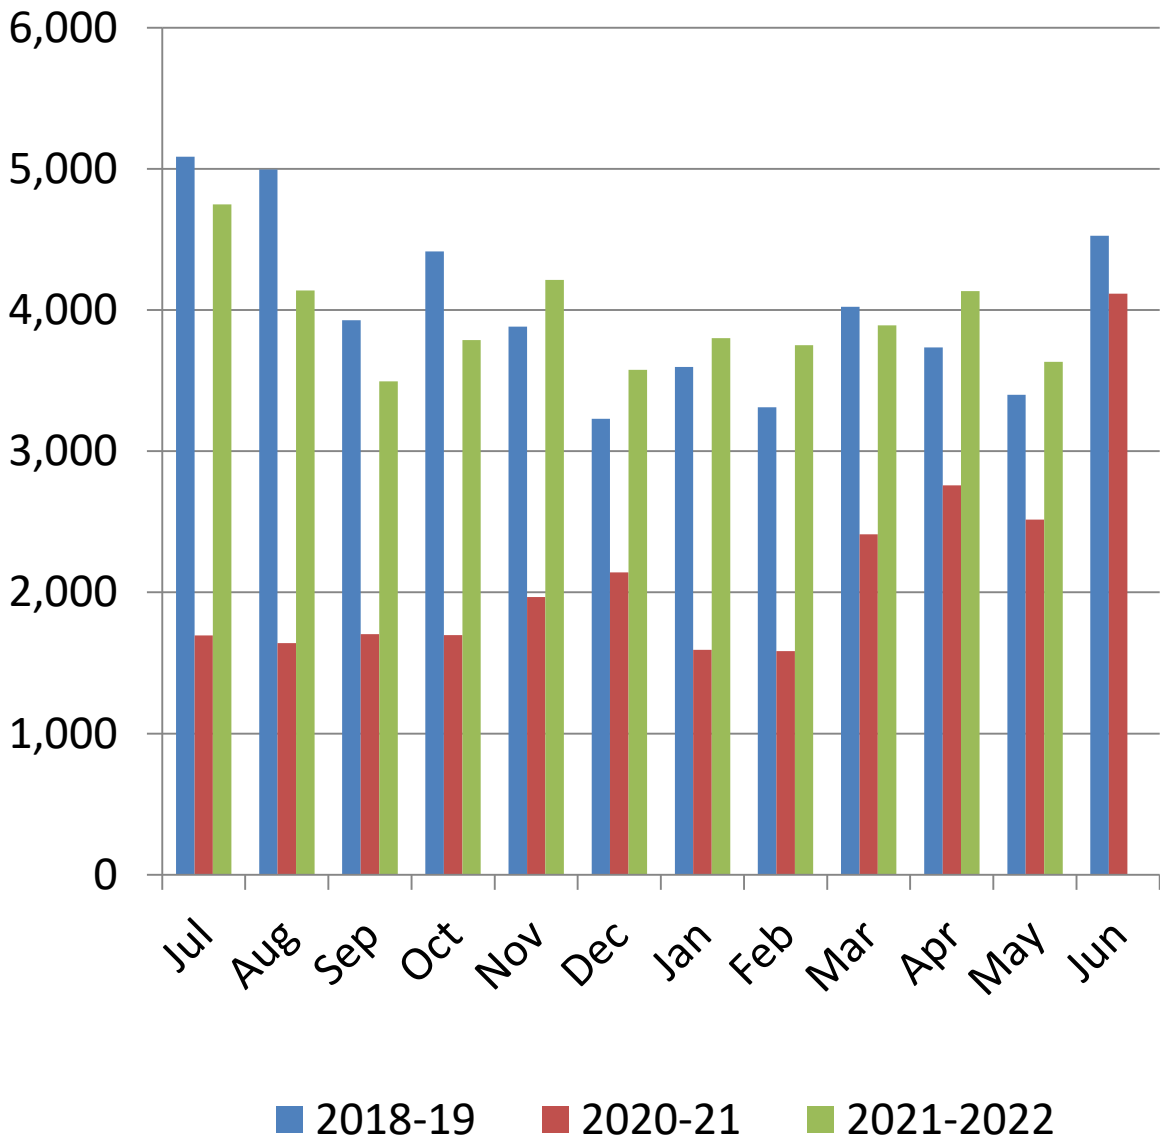

Teen Services Book & AV Circulation (Digital not Included)

**%YTY
Growth**

Bethel Public Library Monthly Circulation 2021-2022

Children's Services Book & AV Circulation (Digital not Included)

**% YTY
Growth**

Bethel Library Monthly Programming 2021-2022

Total Programming Attendance

**% YTY
Growth**

Bethel Library Monthly Programming 2021-2022

Adult Services Programming Attendance

**% YTY
Growth**

- 2018-19
- 2020-21
- 2021-2022