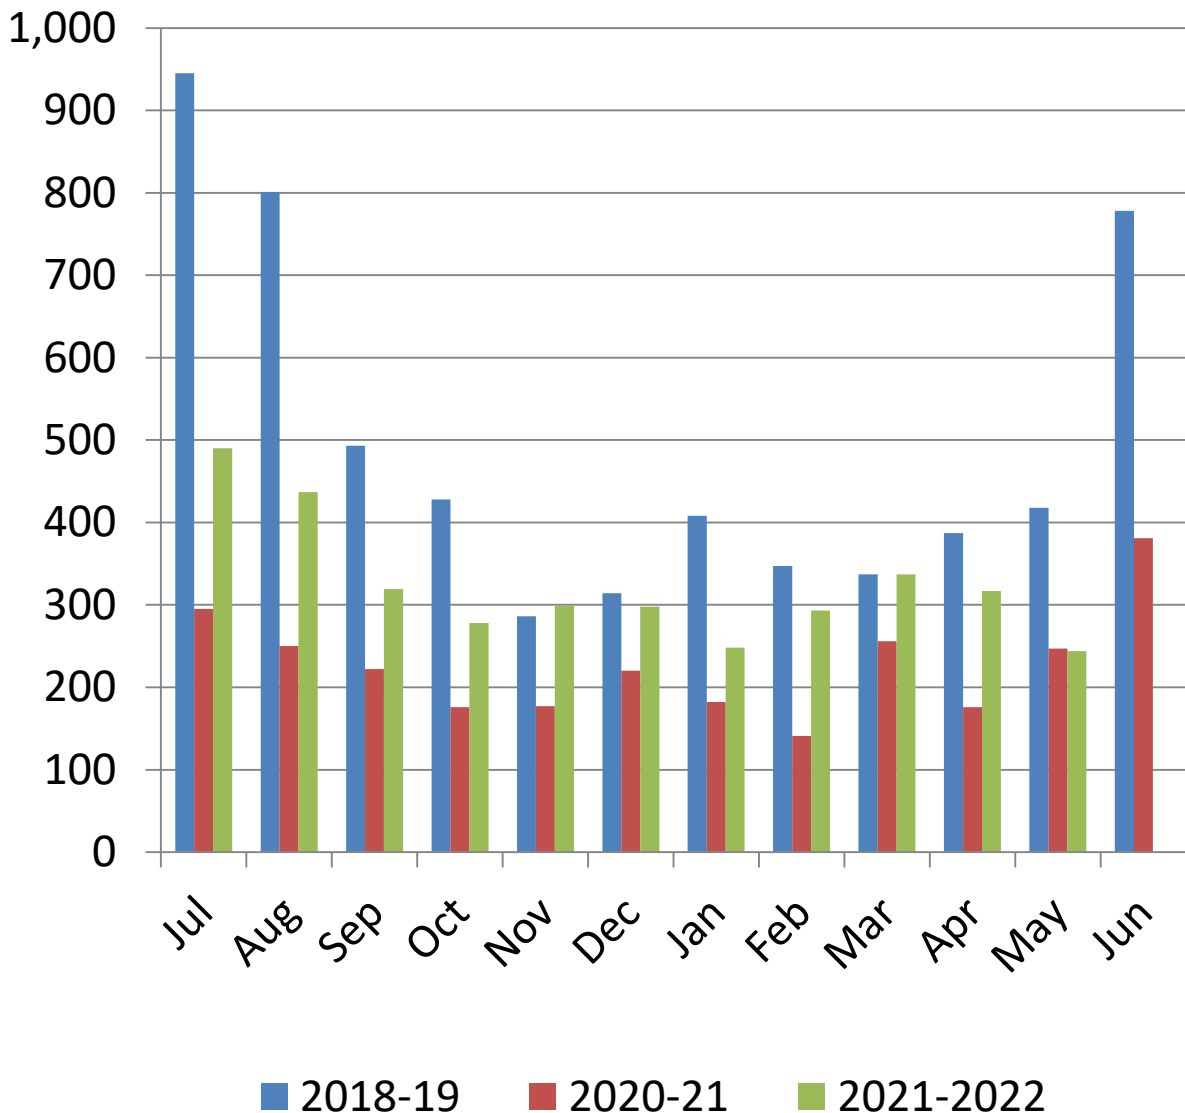

Bethel Public Library Monthly Circulation 2021-2022

Teen Services Book & AV Circulation (Digital not Included)

**%YTY
Growth**