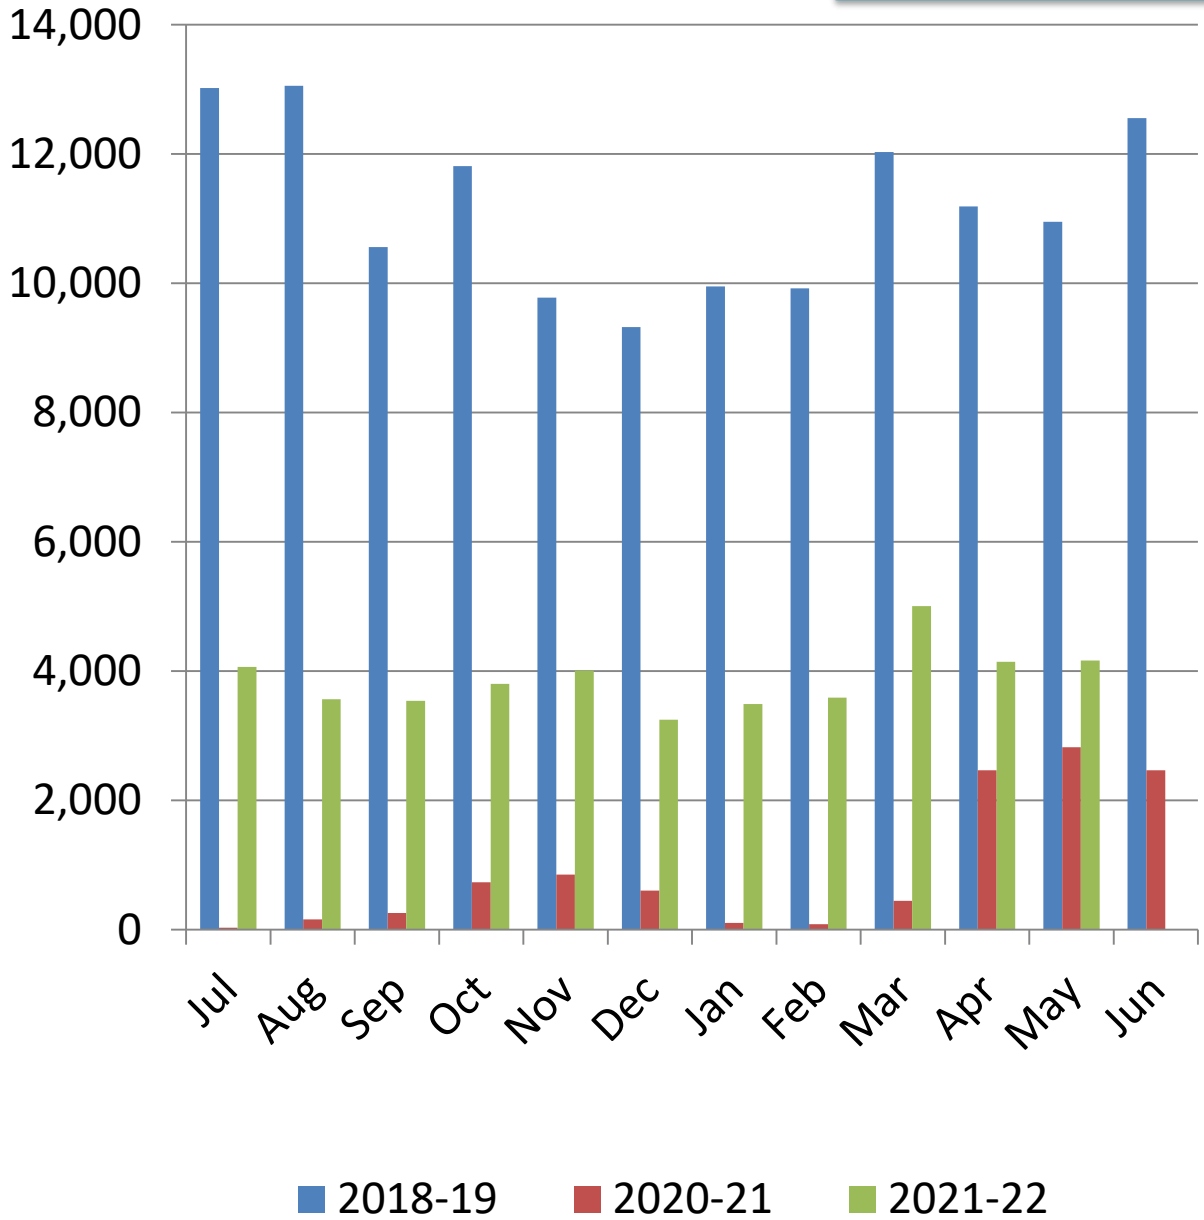

Bethel Library Monthly Visits

2021-2022

(Door Counters)

**%YTY
Growth**

Bethel Public Library Monthly Circulation 2021-2022

Total Circulation (Not including digital.)

**% YTY
Growth**

Bethel Public Library Monthly Circulation 2021-2022