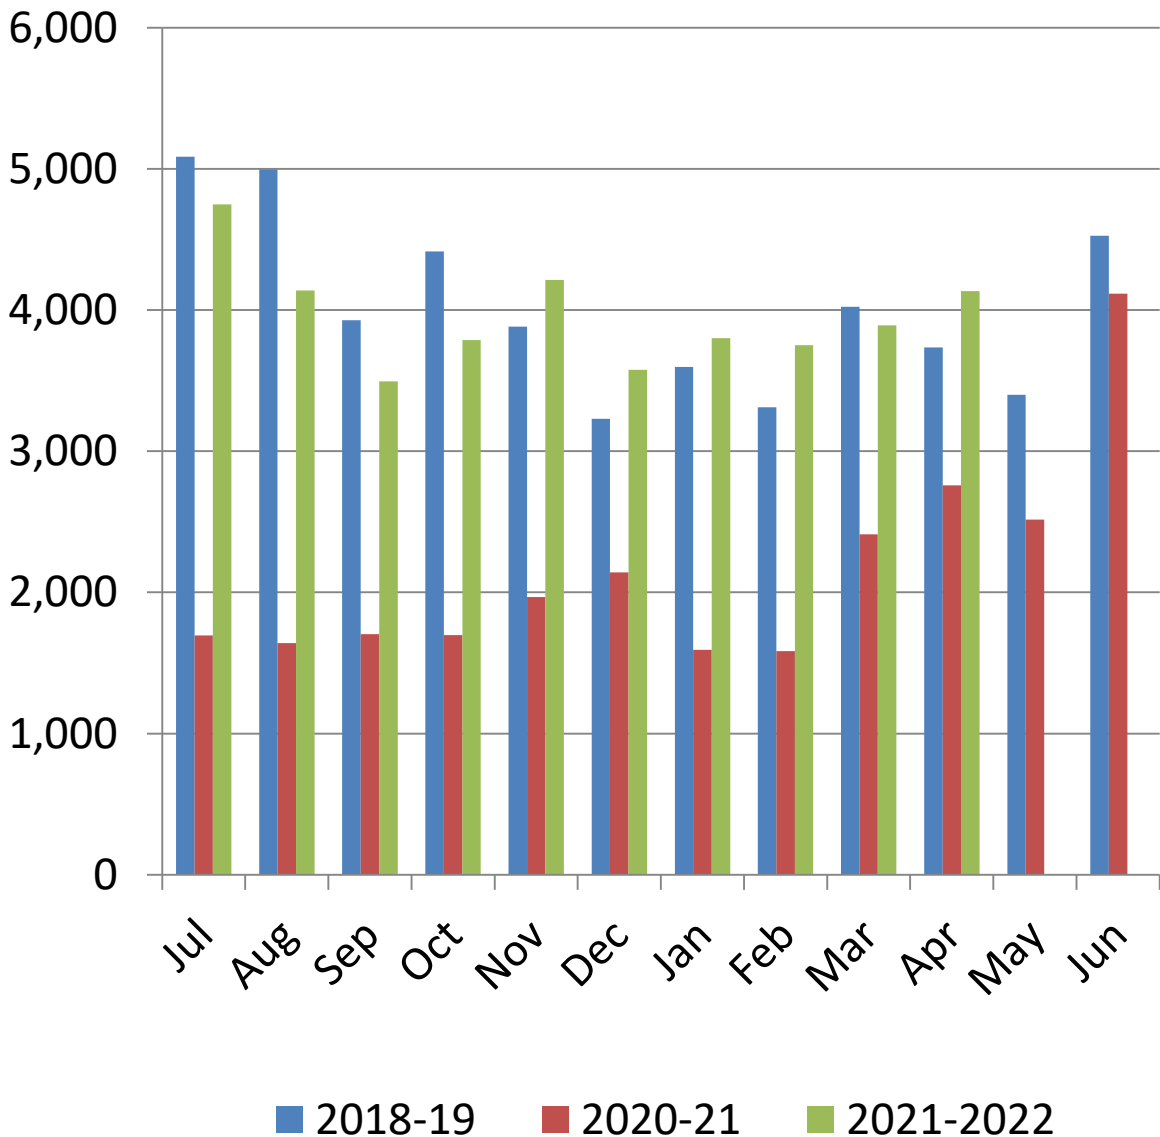

Bethel Public Library Monthly Circulation 2021-2022

Digital Circulation

**% YTY
Growth**

Bethel Public Library Monthly Circulation 2021-2022

Adult Services Book & AV Circulation (Digital not Included)

% YTY
Growth

Bethel Public Library Monthly Circulation 2021-2022

Teen Services Book & AV Circulation (Digital not Included)

**%YTY
Growth**

Bethel Public Library Monthly Circulation 2021-2022

Children's Services Book & AV Circulation (Digital not Included)

% **YTY**
Growth

Bethel Library Monthly Programming 2021-2022

Total Programming Attendance

**% YTY
Growth**

Bethel Library Monthly Programming 2021-2022

Adult Services Programming Attendance

**% YTY
Growth**