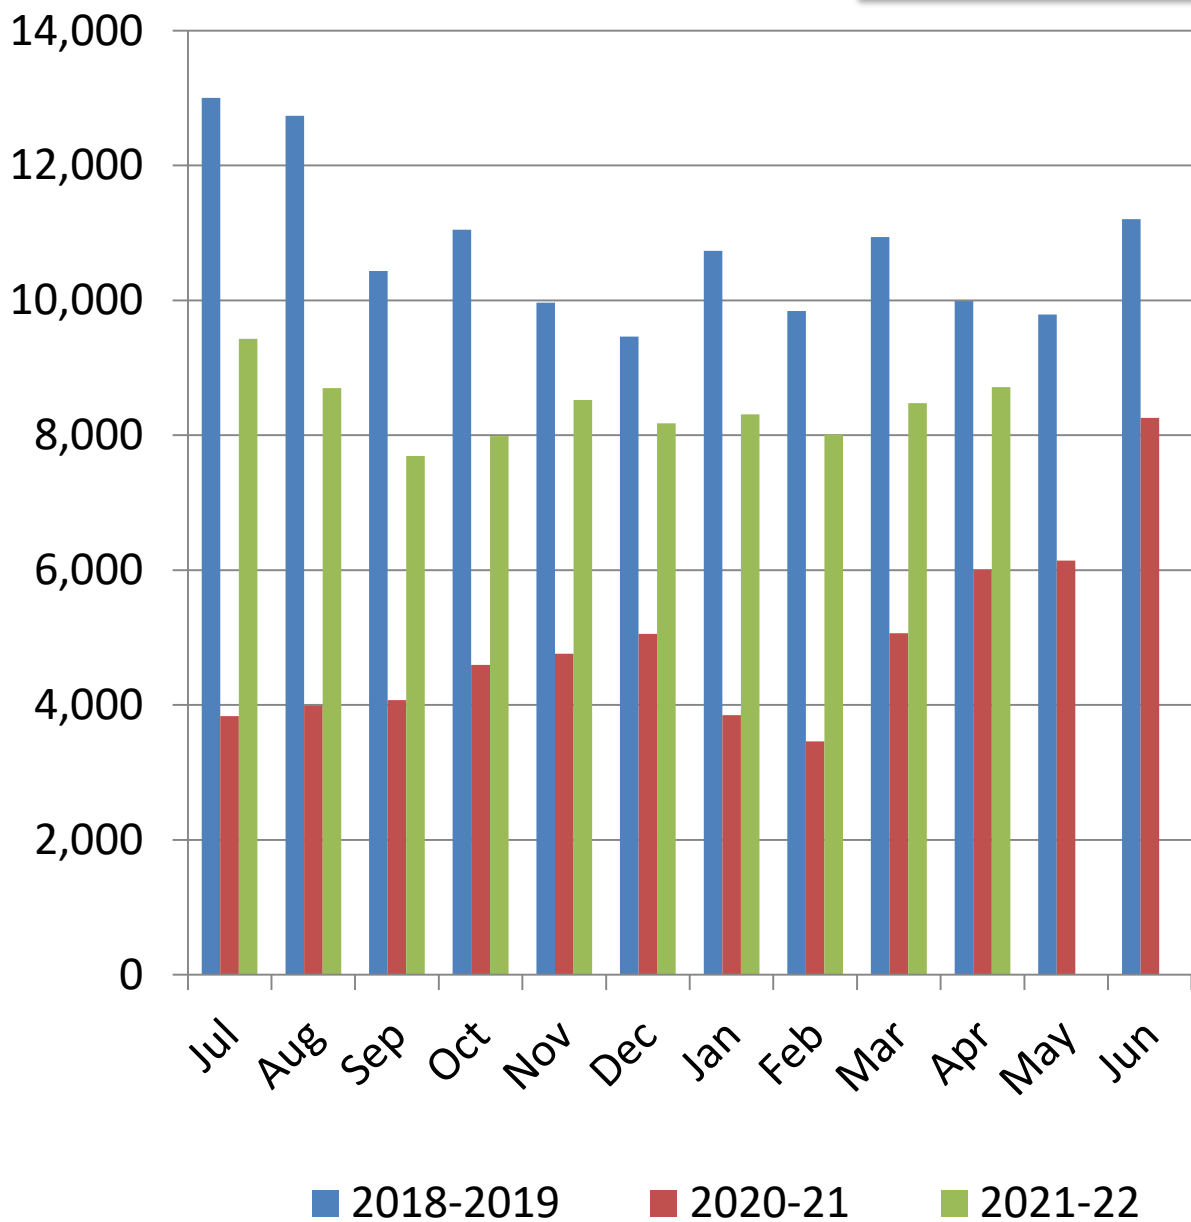

Bethel Library Monthly Visits

2021-2022

(Door Counters)

**%YTY
Growth**

Bethel Public Library Monthly Circulation 2021-2022

Total Circulation

(Not including digital.)

**% YTY
Growth**

Bethel Public Library Monthly Circulation 2021-2022

Digital Circulation

**% YTY
Growth**

Bethel Public Library Monthly Circulation 2021-2022

Adult Services Book & AV Circulation (Digital not Included)

% YTY
Growth