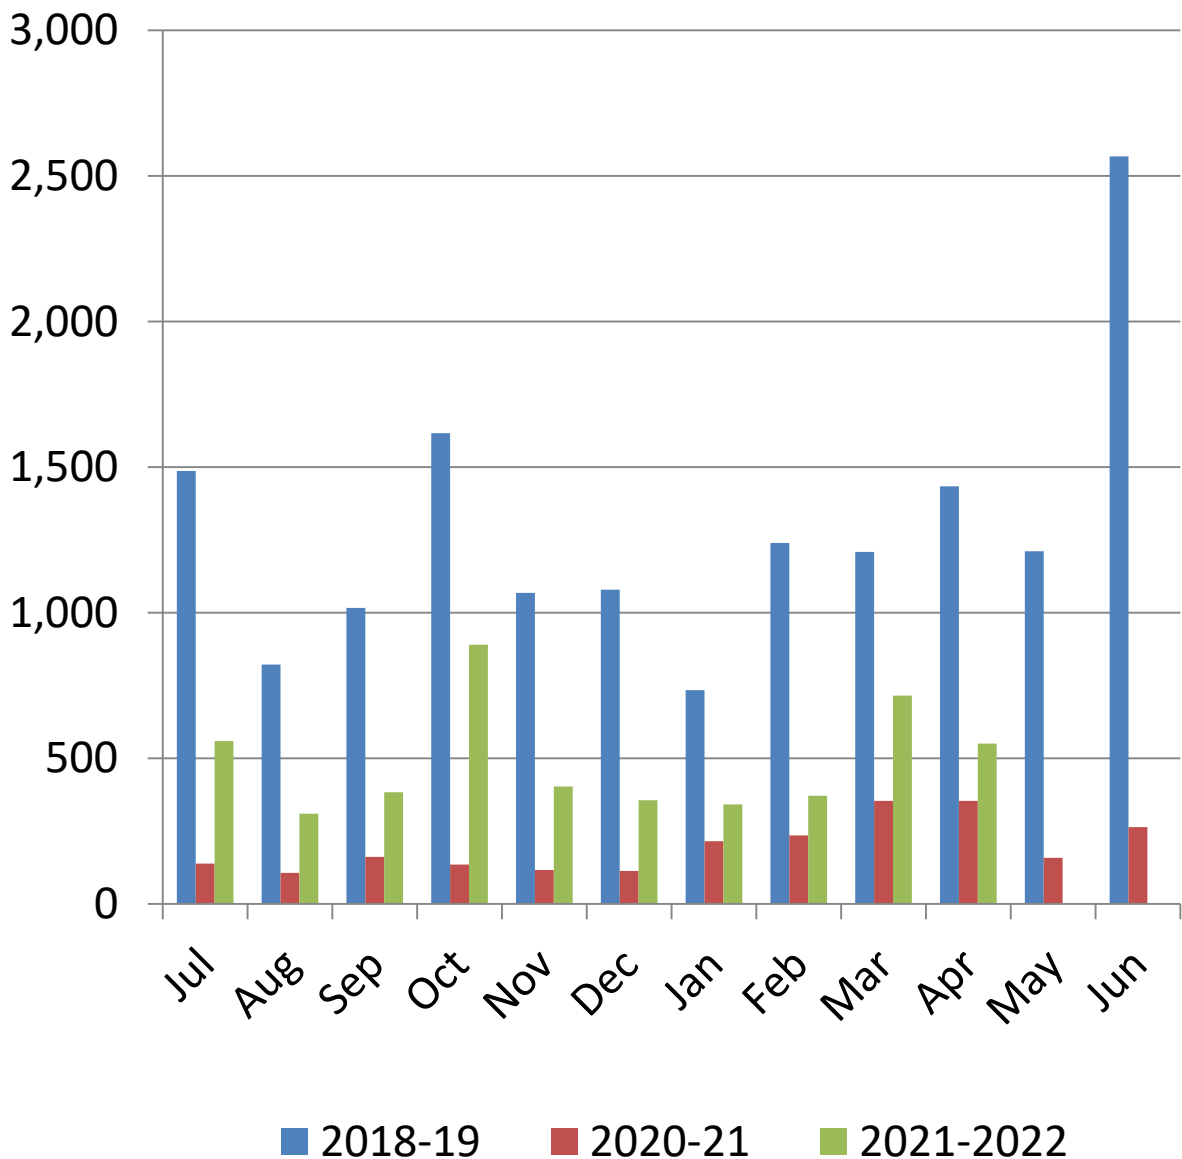

Bethel Public Library Monthly Circulation 2021-2022

Teen Services Book & AV Circulation (Digital not Included)

**%YTY
Growth**

Bethel Public Library Monthly Circulation 2021-2022

Children's Services Book & AV Circulation (Digital not Included)

% **YTY**
Growth

Bethel Library Monthly Programming 2021-2022

Total Programming Attendance

**% YTY
Growth**

Bethel Library Monthly Programming 2021-2022

Adult Services Programming Attendance

**% YTY
Growth**