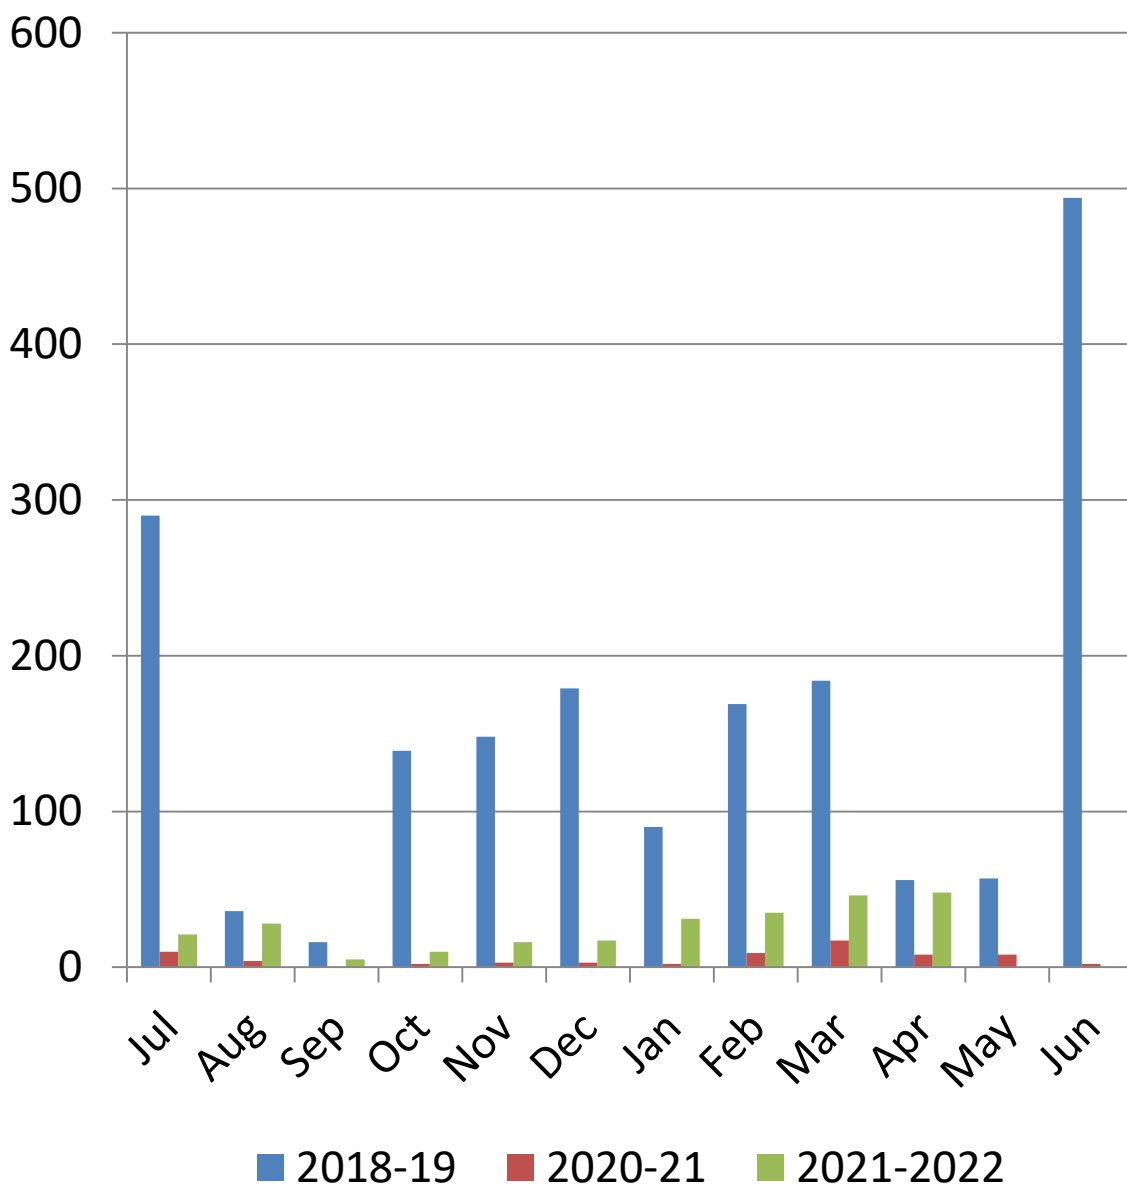

Bethel Public Library Monthly Circulation 2021-2022

Teen Services Book & AV Circulation (Digital not Included)

**%YTY
Growth**

Bethel Public Library Monthly Circulation 2021-2022

Children's Services Book & AV Circulation (Digital not Included)

% **YTY**
Growth

Bethel Library Monthly Programming 2021-2022

Total Programming Attendance

**% YTY
Growth**

Bethel Library Monthly Programming 2021-2022

Adult Services Programming Attendance

**% YTY
Growth**

- 2018-19
- 2020-21
- 2021-2022

Bethel Library Monthly Programming 2021-2022

Teen Programming Attendance

**% YTY
Growth**

Bethel Library Monthly Programming 2021-2022

Children's Services Programming Attendance