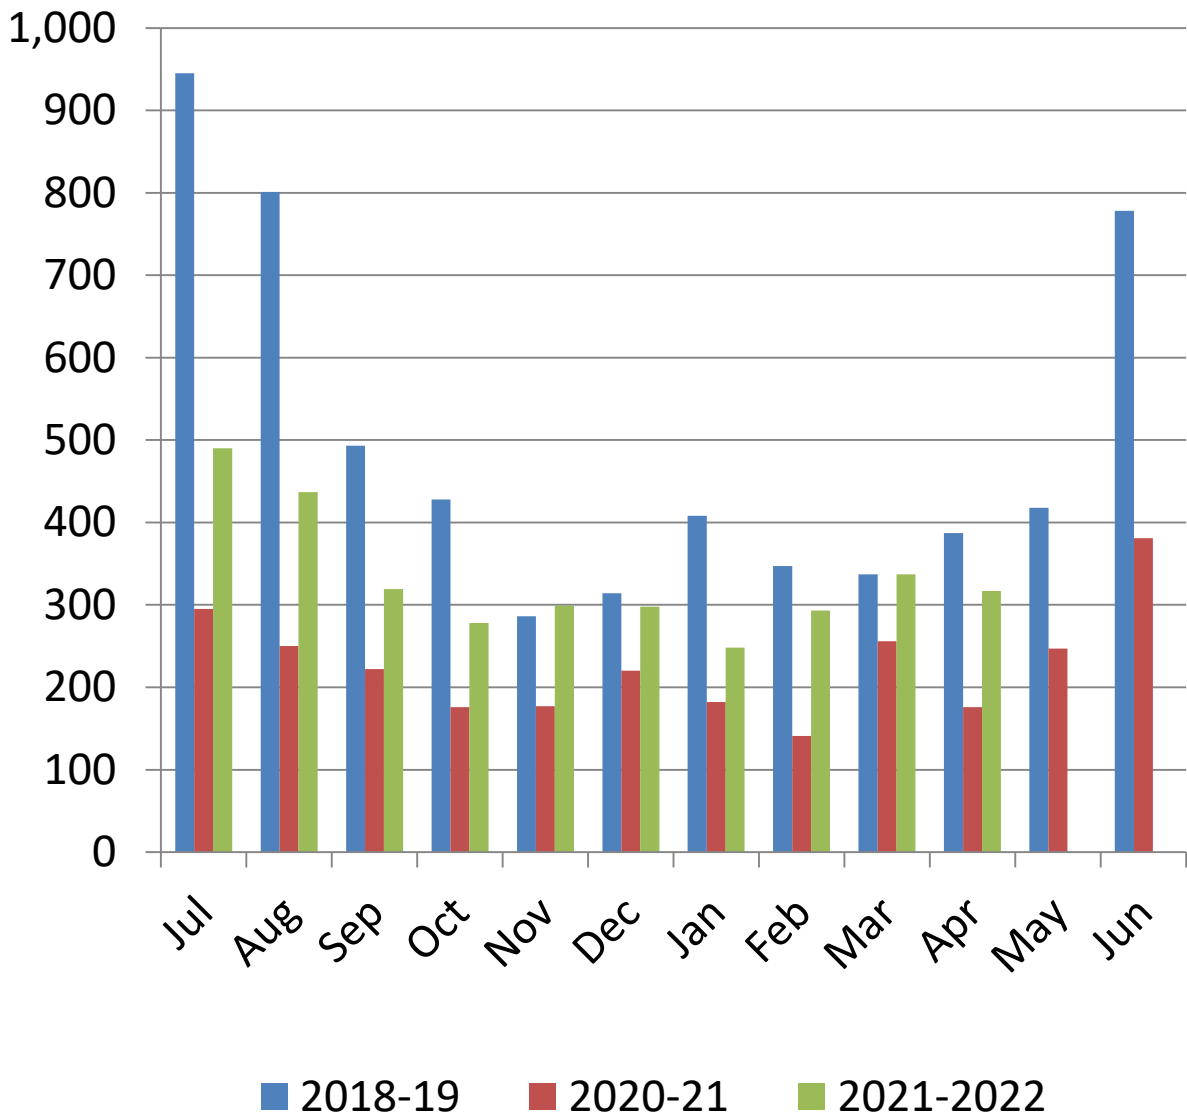

Bethel Library Monthly Visits

2021-2022

(Door Counters)

**%YTY
Growth**

Bethel Public Library Monthly Circulation 2021-2022

Total Circulation

(Not including digital.)

**% YTY
Growth**

Bethel Public Library Monthly Circulation 2021-2022

Digital Circulation

**% YTY
Growth**

Bethel Public Library Monthly Circulation 2021-2022

Adult Services Book & AV Circulation (Digital not Included)

% YTY
Growth

Bethel Public Library Monthly Circulation 2021-2022

Teen Services Book & AV Circulation (Digital not Included)

**%YTY
Growth**

Bethel Public Library Monthly Circulation 2021-2022

Children's Services Book & AV Circulation (Digital not Included)