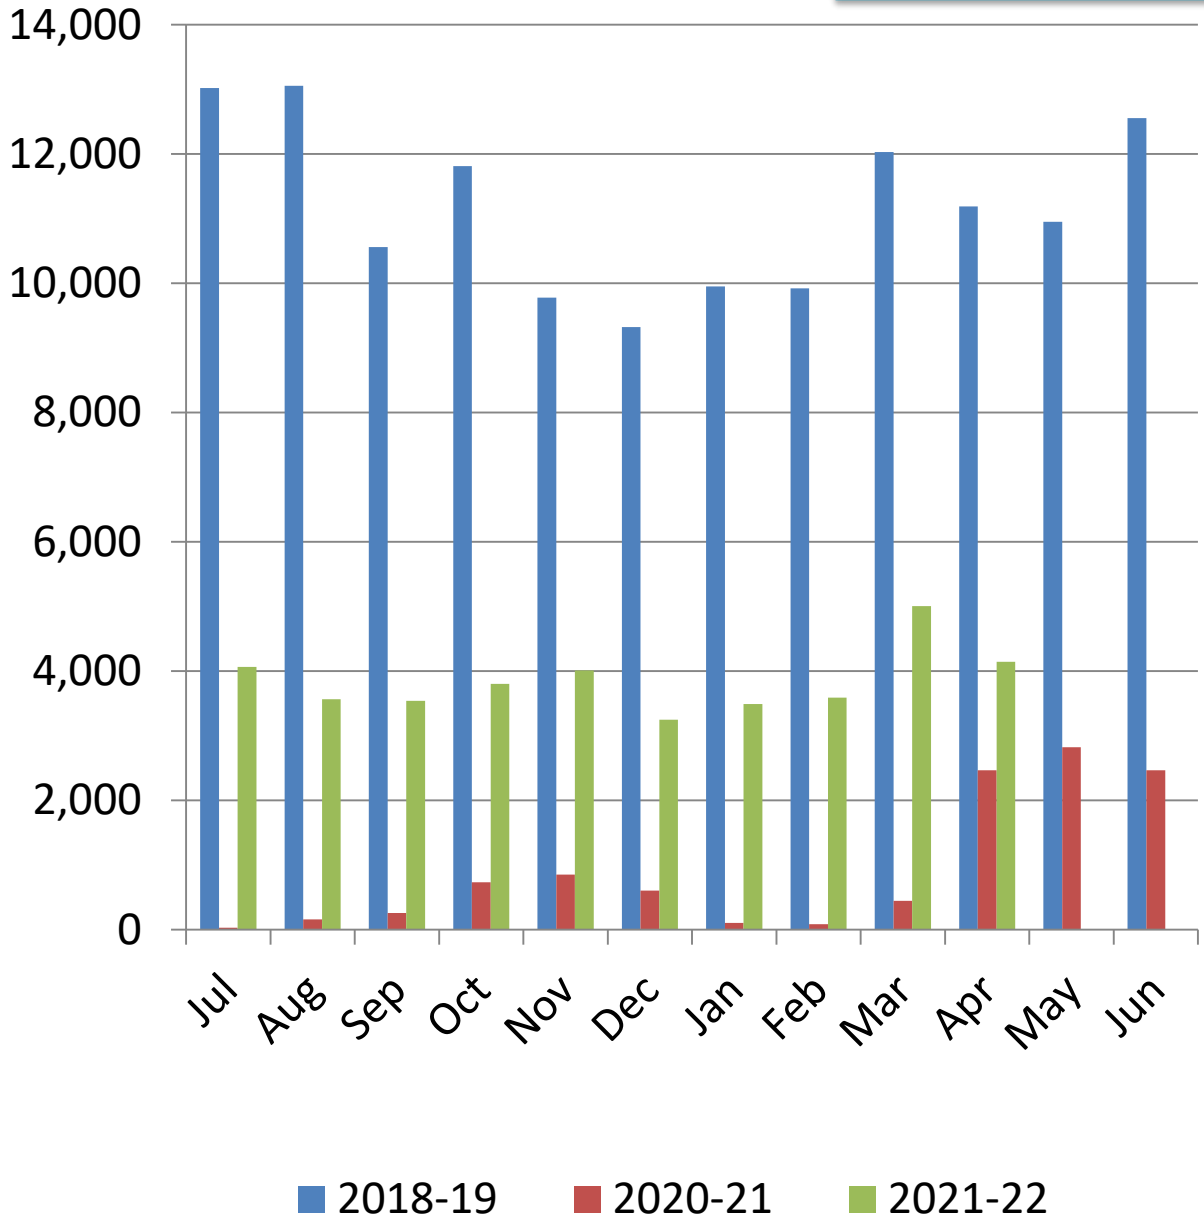

Bethel Library Monthly Visits

2021-2022

(Door Counters)

**%YTY
Growth**

Bethel Public Library Monthly Circulation 2021-2022

Total Circulation

(Not including digital.)

**% YTY
Growth**

Bethel Public Library Monthly Circulation 2021-2022

Digital Circulation

**% YTY
Growth**

Bethel Public Library Monthly Circulation 2021-2022

Adult Services Book & AV Circulation (Digital not Included)

% YTY
Growth