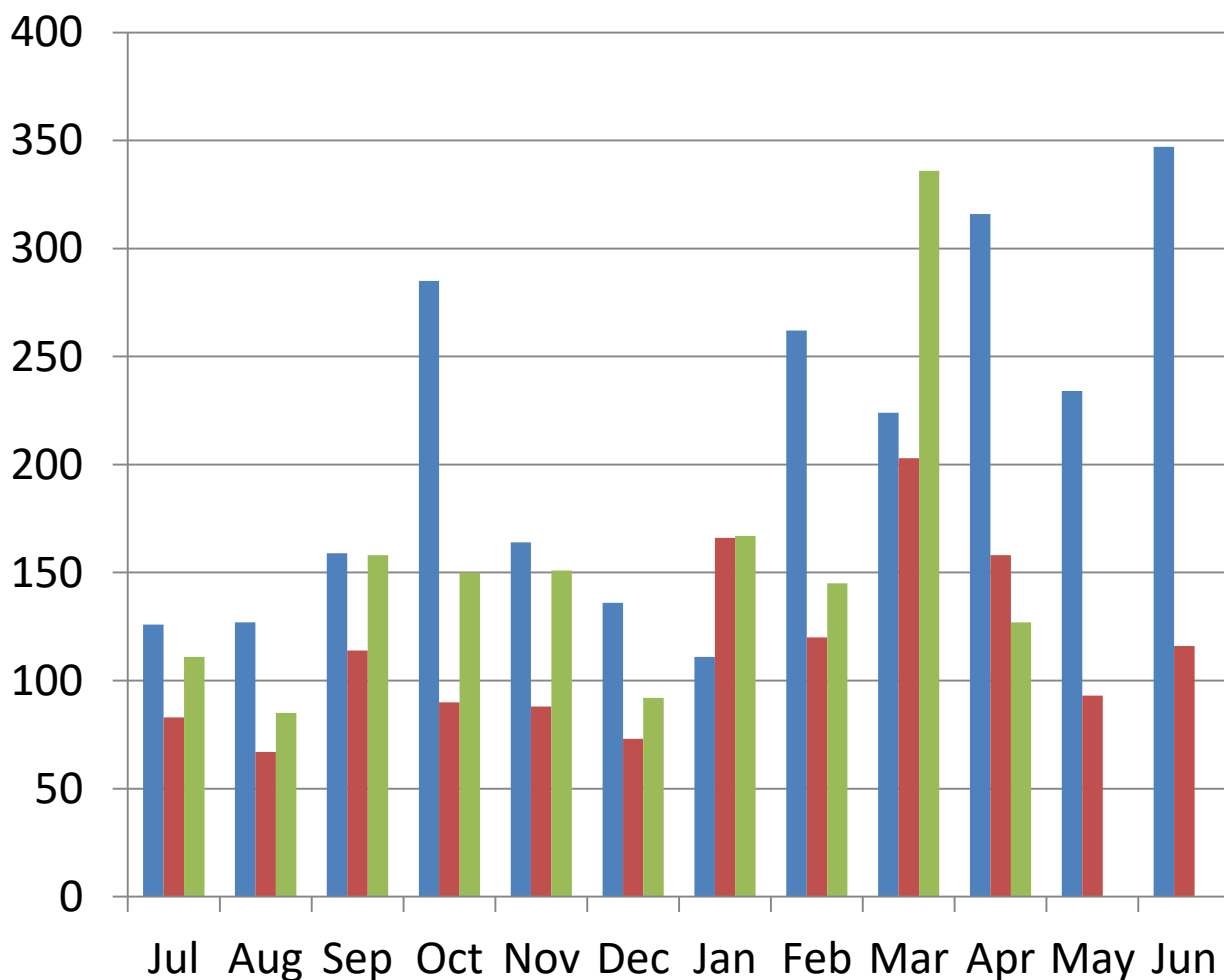

% **YTY**
Growth

Bethel Library Monthly Programming 2021-2022

Total Programming Attendance

**% YTY
Growth**

Bethel Library Monthly Programming 2021-2022

Adult Services Programming Attendance

**% YTY
Growth**

- 2018-19
- 2020-21
- 2021-2022

Bethel Library Monthly Programming 2021-2022

Teen Programming Attendance

**% YTY
Growth**

Bethel Library Monthly Programming 2021-2022

Children's Services Programming Attendance