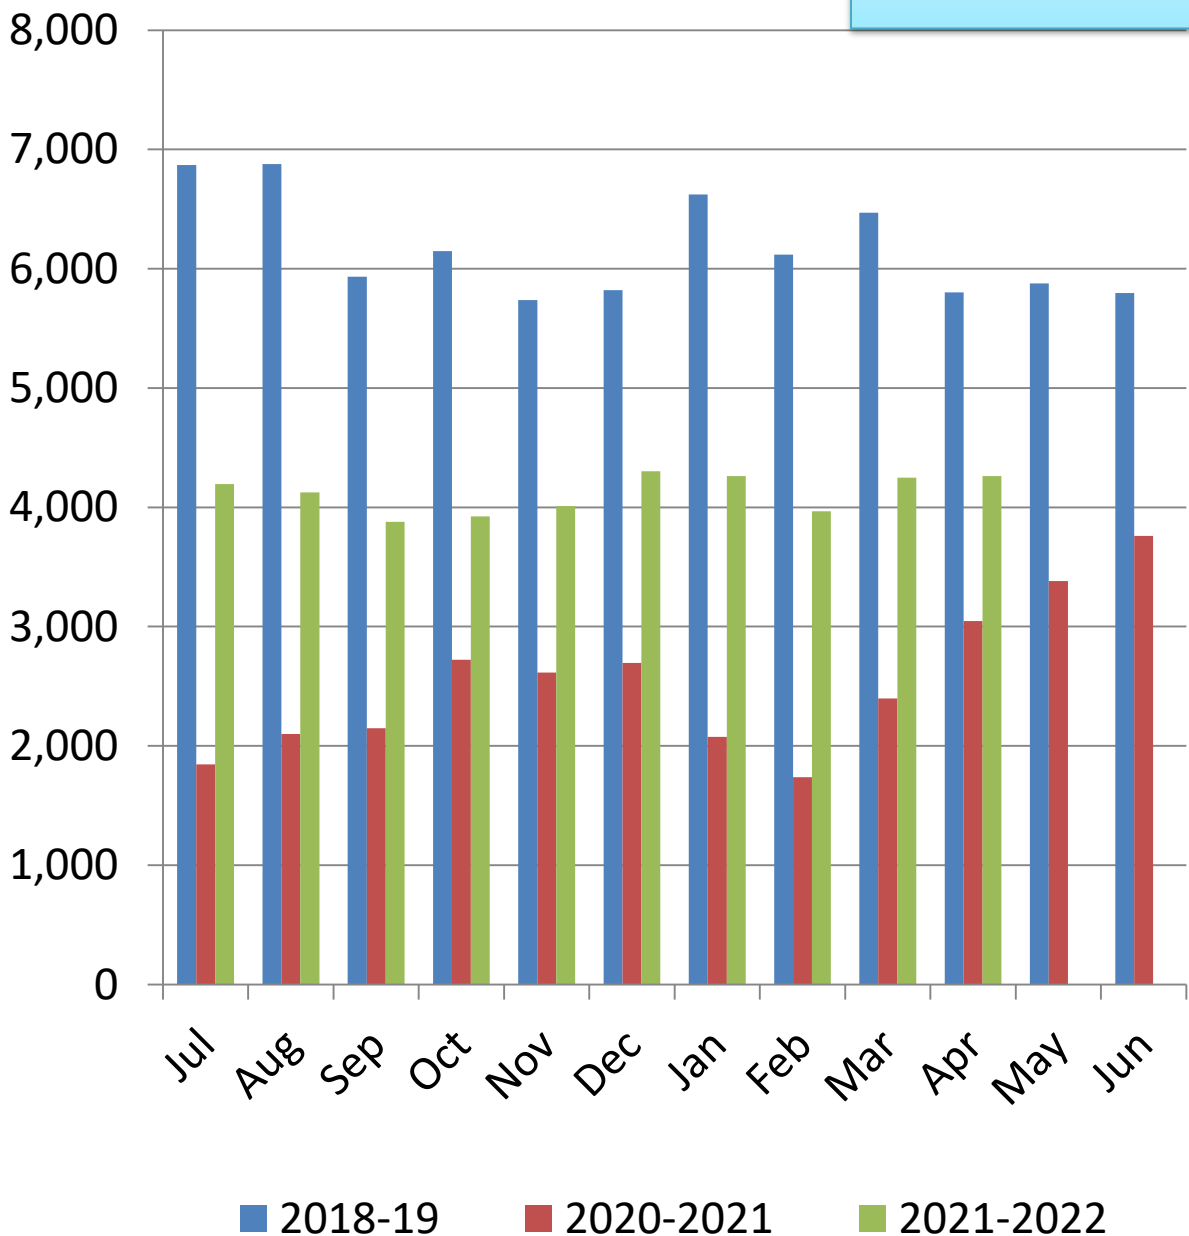

Bethel Library Monthly Visits

2021-2022

(Door Counters)

**%YTY
Growth**

Bethel Public Library Monthly Circulation 2021-2022

Total Circulation

(Not including digital.)

**% YTY
Growth**

Bethel Public Library Monthly Circulation 2021-2022

Digital Circulation

**% YTY
Growth**

Bethel Public Library Monthly Circulation 2021-2022

Adult Services Book & AV Circulation (Digital not Included)

% YTY
Growth

Bethel Public Library Monthly Circulation 2021-2022

Teen Services Book & AV Circulation (Digital not Included)

**%YTY
Growth**

Bethel Public Library Monthly Circulation 2021-2022

Children's Services Book & AV Circulation (Digital not Included)