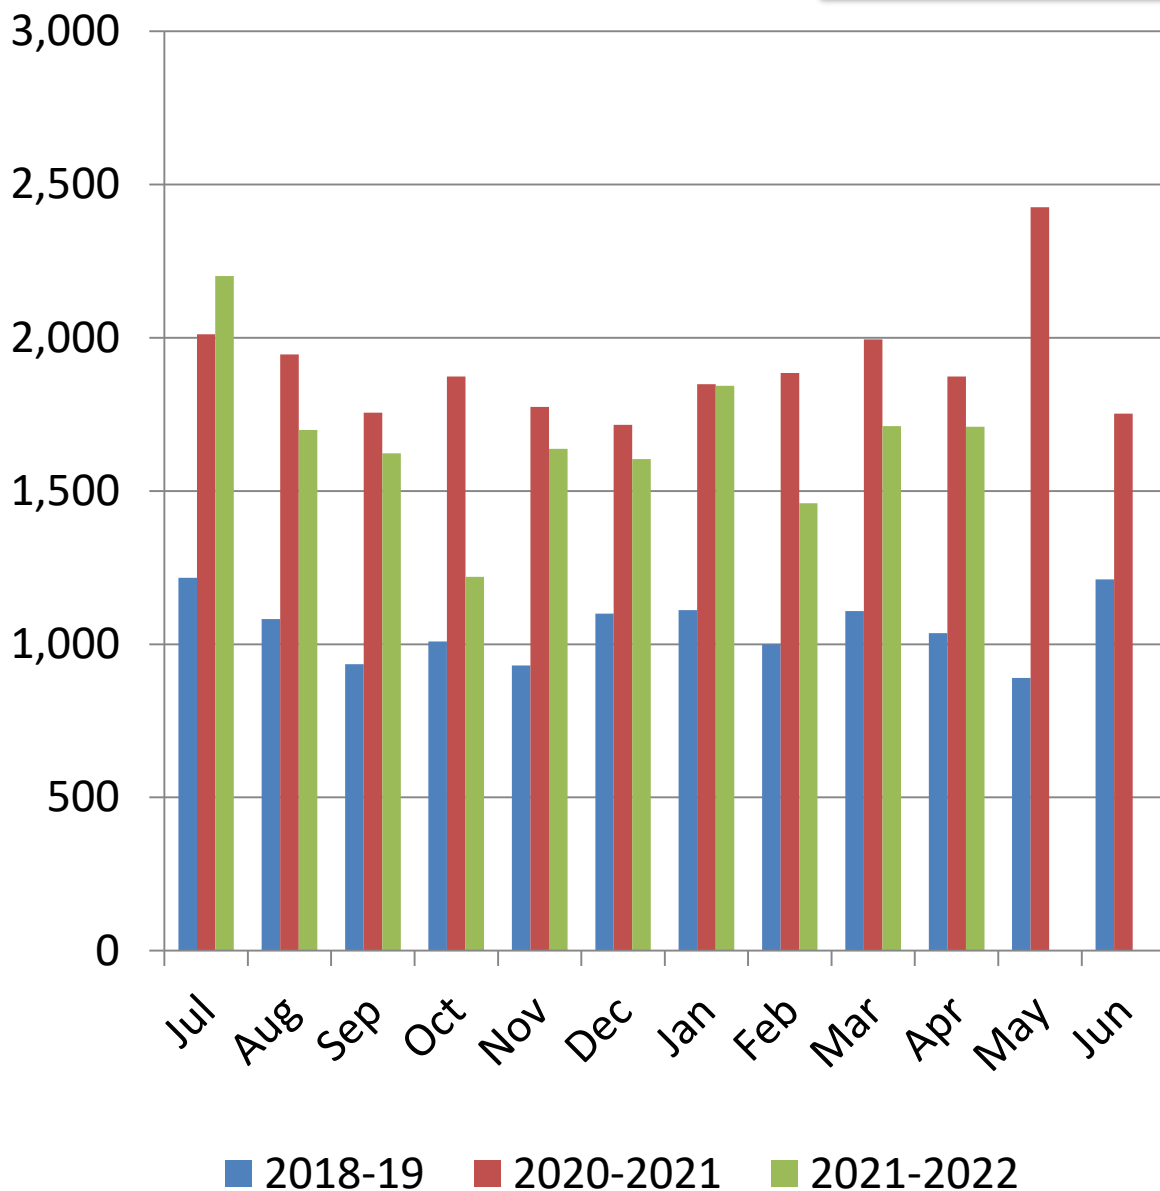

Bethel Library Monthly Visits

2021-2022

(Door Counters)

**%YTY
Growth**

Bethel Public Library Monthly Circulation 2021-2022

Total Circulation

(Not including digital.)

**% YTY
Growth**

Bethel Public Library Monthly Circulation 2021-2022

Digital Circulation

**% YTY
Growth**

Bethel Public Library Monthly Circulation 2021-2022

Adult Services Book & AV Circulation (Digital not Included)

% YTY
Growth