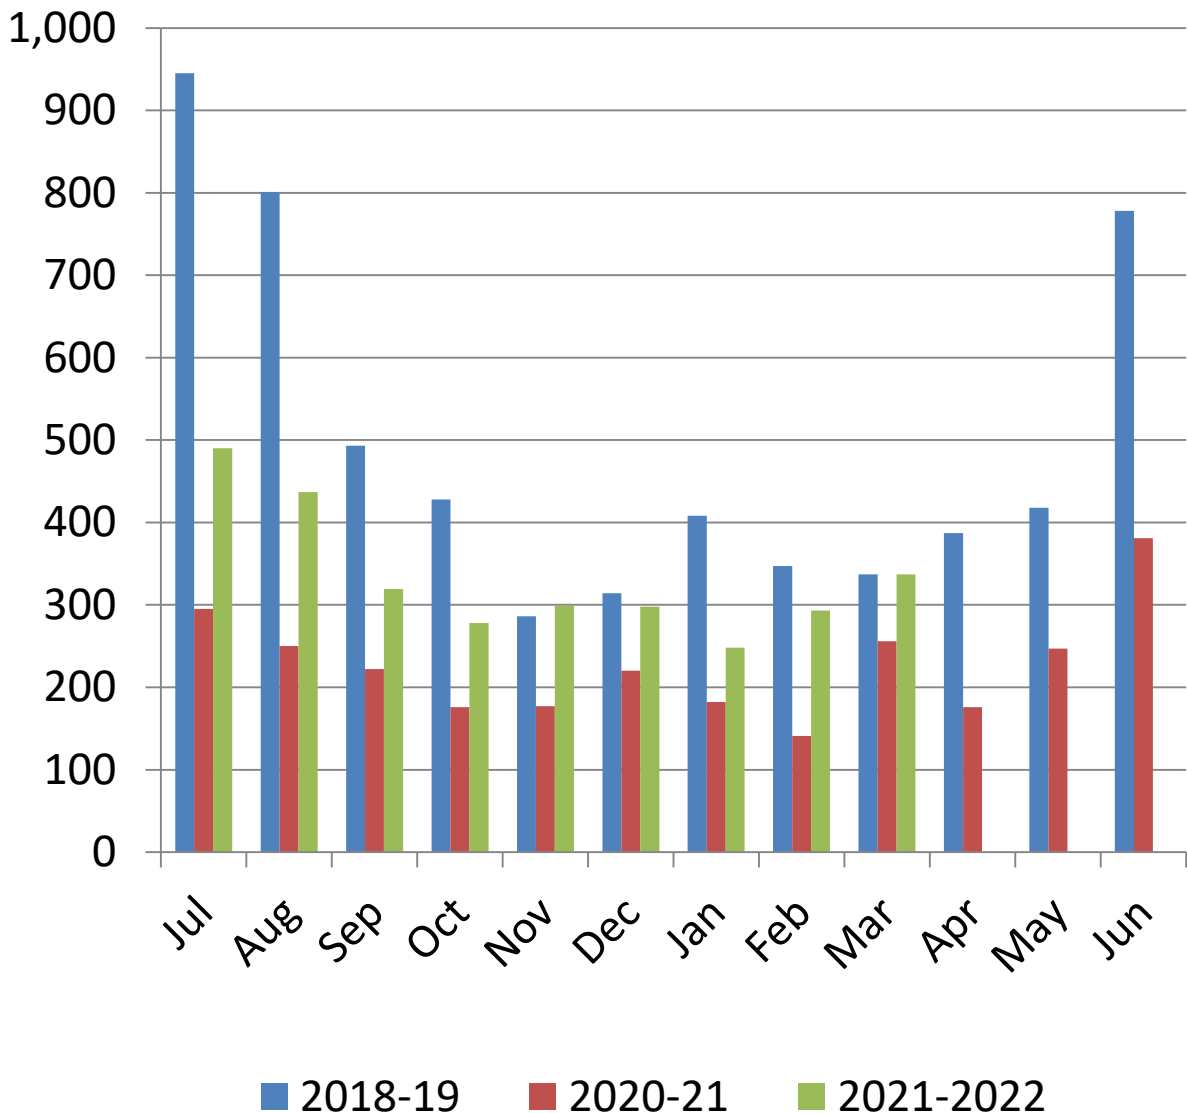

Bethel Library Monthly Visits

2021-2022

(Door Counters)

**%YTY
Growth**

Bethel Public Library Monthly Circulation 2021-2022

Total Circulation

(Not including digital.)

**% YTY
Growth**

Bethel Public Library Monthly Circulation 2021-2022

Digital Circulation

**% YTY
Growth**

Bethel Public Library Monthly Circulation 2021-2022

Adult Services Book & AV Circulation (Digital not Included)

% YTY
Growth

Bethel Public Library Monthly Circulation 2021-2022

Teen Services Book & AV Circulation (Digital not Included)

**%YTY
Growth**

Bethel Public Library Monthly Circulation 2021-2022

Children's Services Book & AV Circulation (Digital not Included)