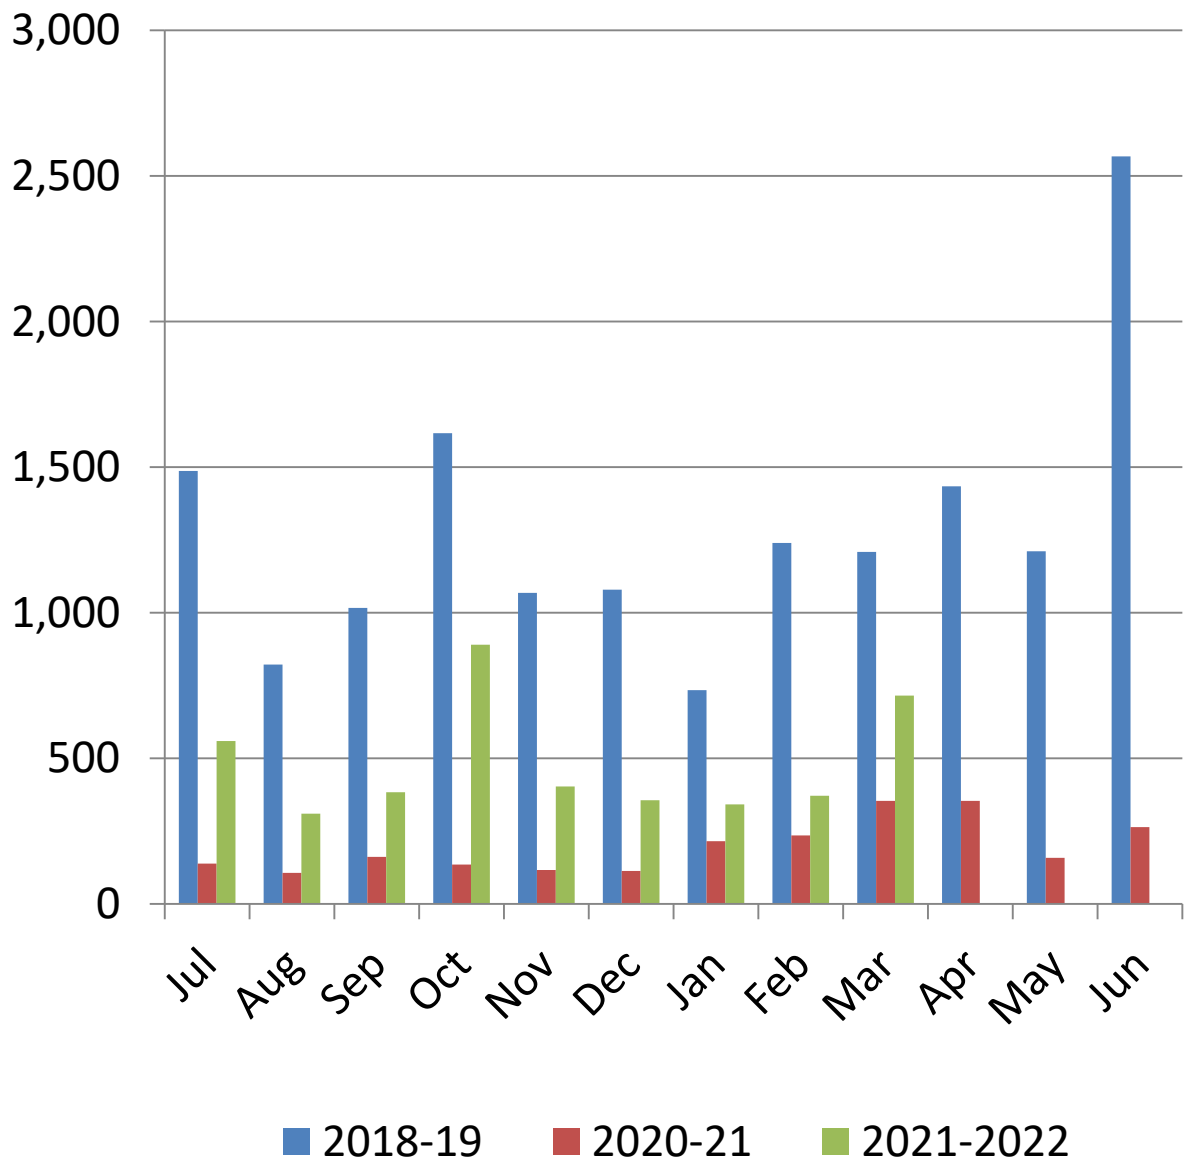

Bethel Public Library Monthly Circulation 2021-2022

Teen Services Book & AV Circulation (Digital not Included)

**%YTY
Growth**

Bethel Public Library Monthly Circulation 2021-2022

Children's Services Book & AV Circulation (Digital not Included)

% **YTY**
Growth

Bethel Library Monthly Programming 2021-2022

Total Programming Attendance

**% YTY
Growth**

Bethel Library Monthly Programming 2021-2022

Adult Services Programming Attendance

**% YTY
Growth**