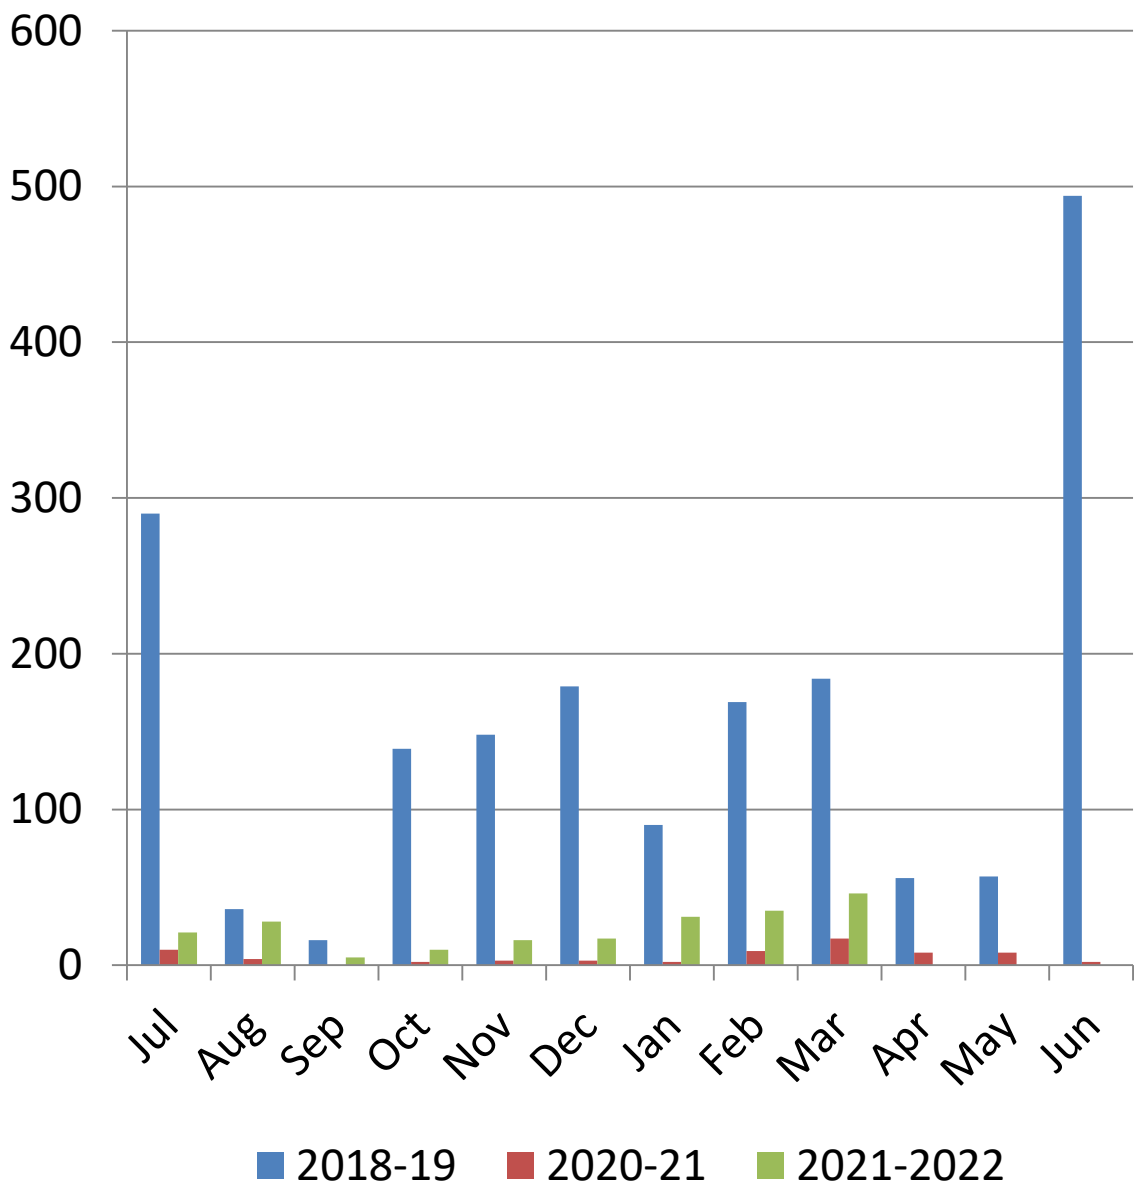

% **YTY**
Growth

Bethel Library Monthly Programming 2021-2022

Total Programming Attendance

**% YTY
Growth**

Bethel Library Monthly Programming 2021-2022

Adult Services Programming Attendance

**% YTY
Growth**

- 2018-19
- 2020-21
- 2021-2022

Bethel Library Monthly Programming 2021-2022

Teen Programming Attendance

**% YTY
Growth**

Bethel Library Monthly Programming 2021-2022

Children's Services Programming Attendance