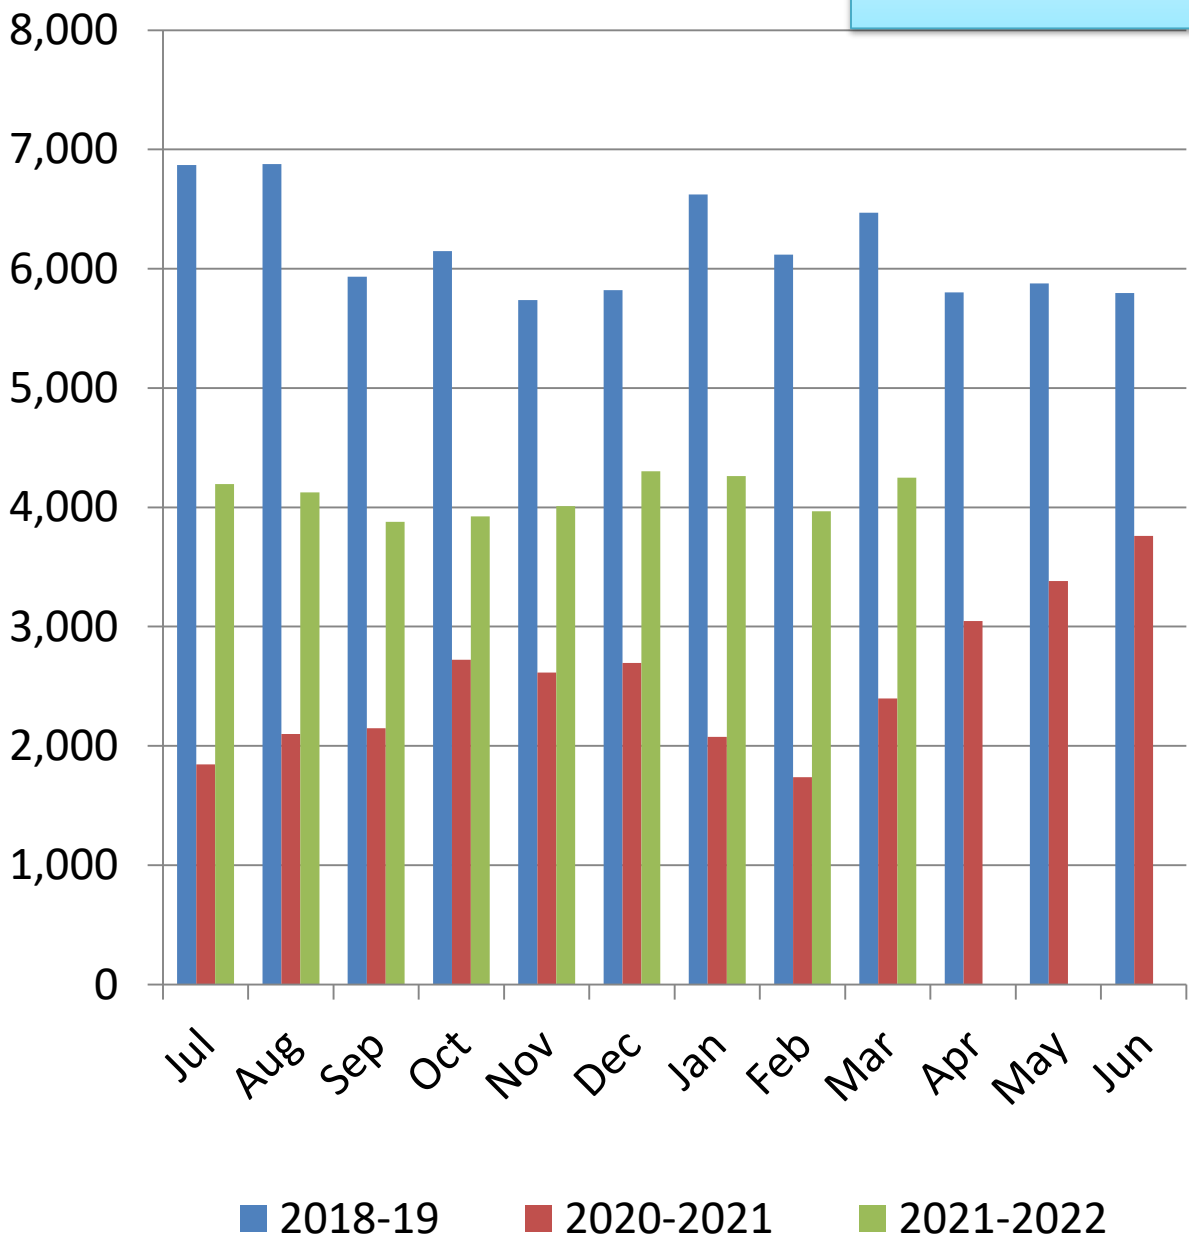

Bethel Library Monthly Visits

2021-2022

(Door Counters)

**%YTY
Growth**

Bethel Public Library Monthly Circulation 2021-2022

Total Circulation

(Not including digital.)

**% YTY
Growth**

Bethel Public Library Monthly Circulation 2021-2022

Digital Circulation

**% YTY
Growth**

Bethel Public Library Monthly Circulation 2021-2022

Adult Services Book & AV Circulation (Digital not Included)

% YTY
Growth

Bethel Public Library Monthly Circulation 2021-2022

Teen Services Book & AV Circulation (Digital not Included)

**%YTY
Growth**

Bethel Public Library Monthly Circulation 2021-2022

Children's Services Book & AV Circulation (Digital not Included)