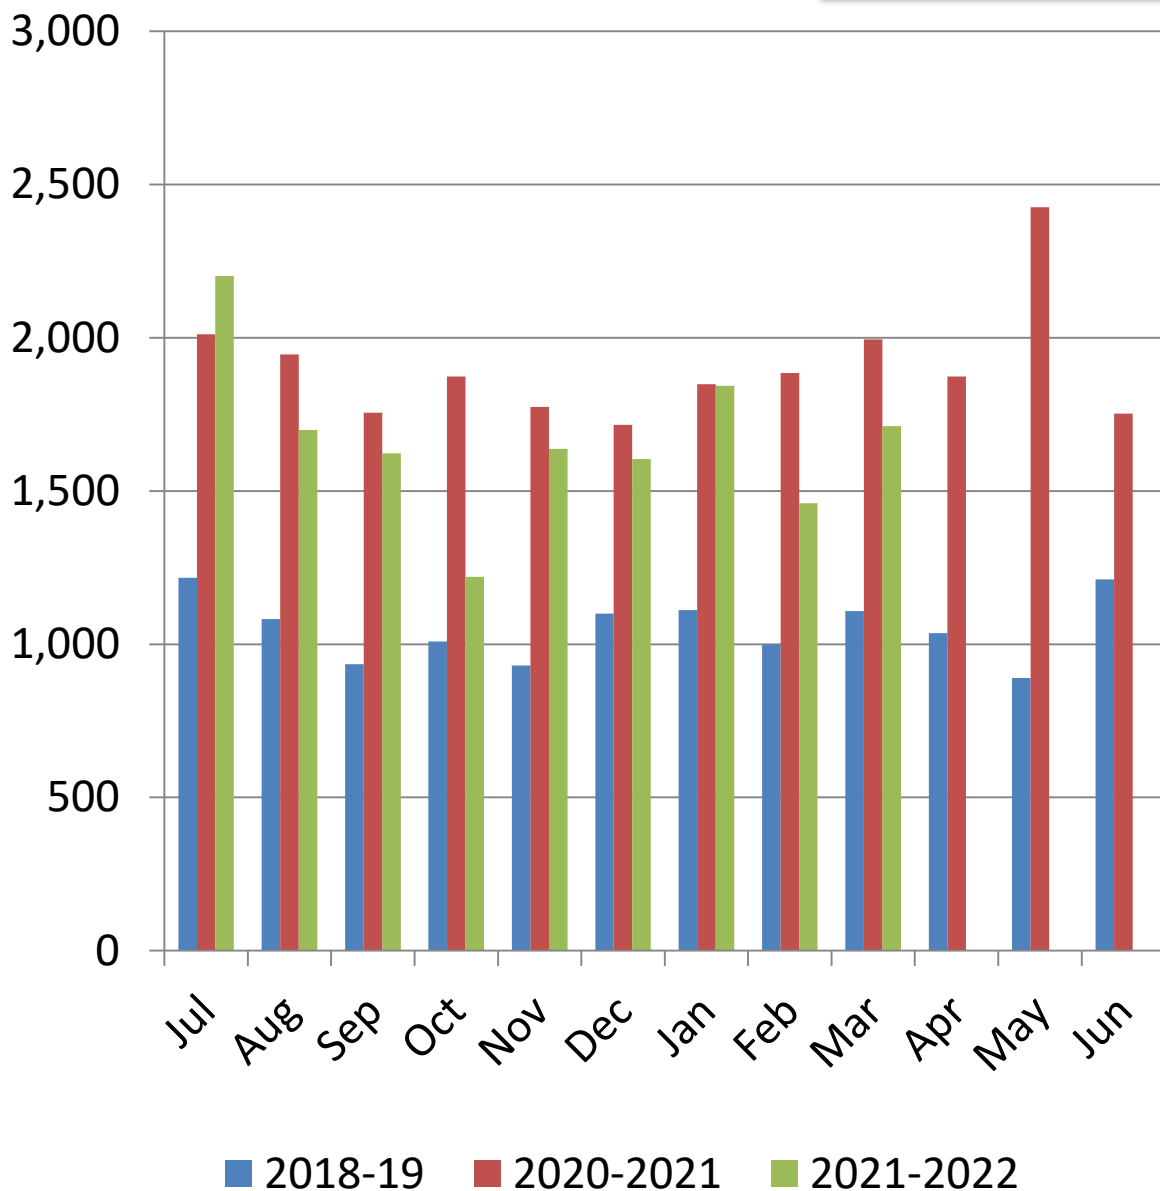

Bethel Library Monthly Visits

2021-2022

(Door Counters)

**%YTY
Growth**

Bethel Public Library Monthly Circulation 2021-2022

Total Circulation

(Not including digital.)

**% YTY
Growth**

Bethel Public Library Monthly Circulation 2021-2022

Digital Circulation

**% YTY
Growth**

Bethel Public Library Monthly Circulation 2021-2022

Adult Services Book & AV Circulation (Digital not Included)

% YTY
Growth