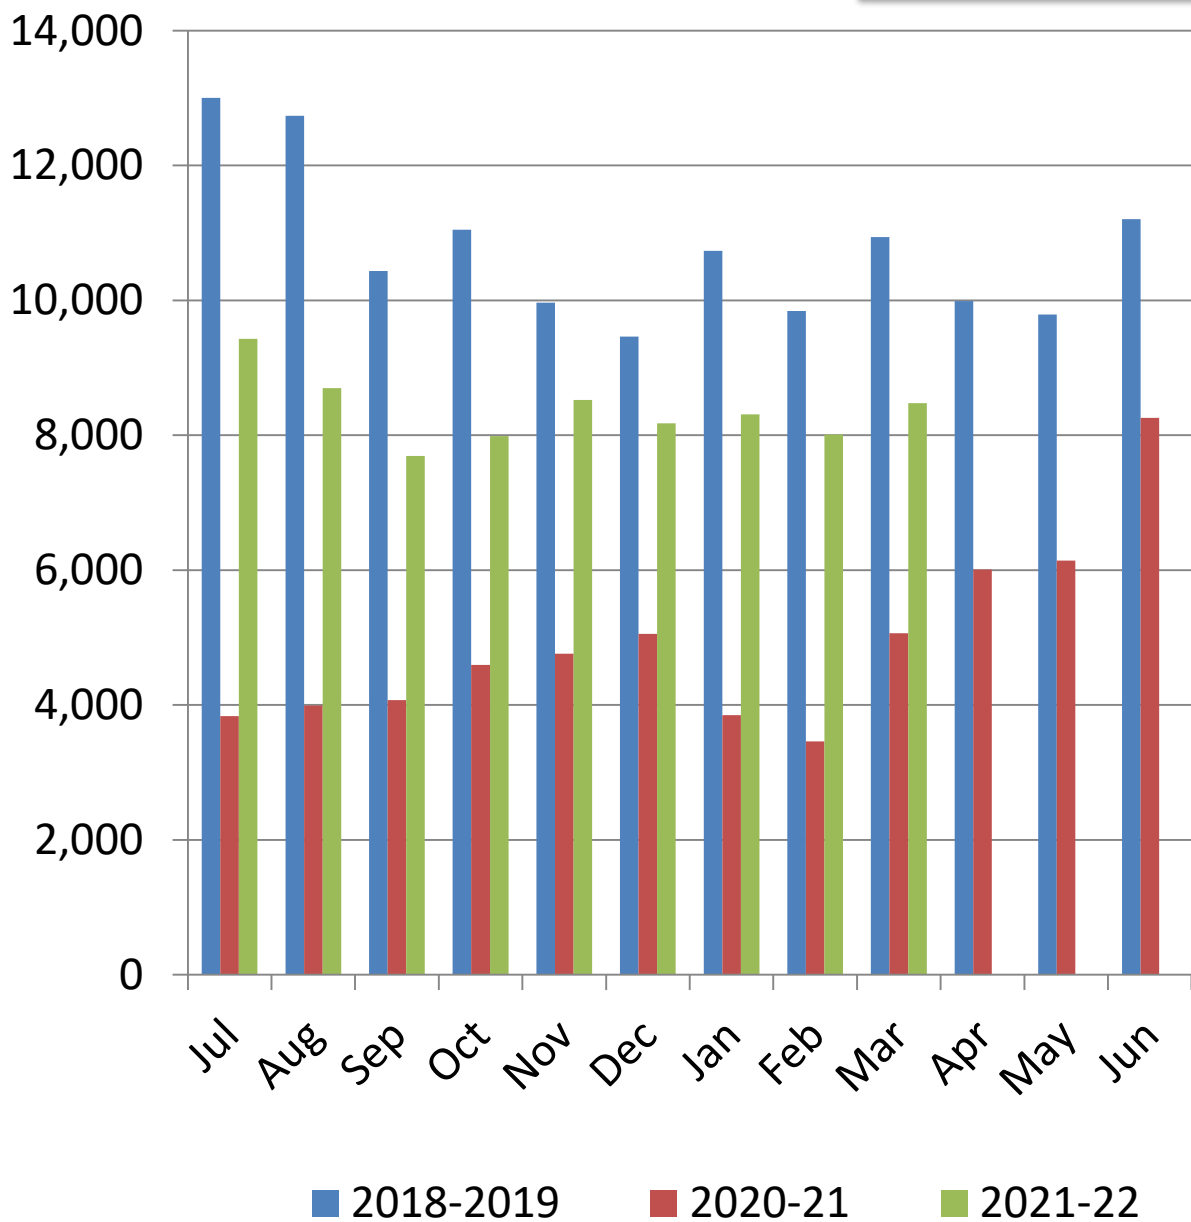

Bethel Library Monthly Visits

2021-2022

(Door Counters)

**%YTY
Growth**

Bethel Public Library Monthly Circulation 2021-2022

Total Circulation

(Not including digital.)

**% YTY
Growth**

Bethel Public Library Monthly Circulation 2021-2022

Digital Circulation

**% YTY
Growth**

Bethel Public Library Monthly Circulation 2021-2022

Adult Services Book & AV Circulation (Digital not Included)

% YTY
Growth