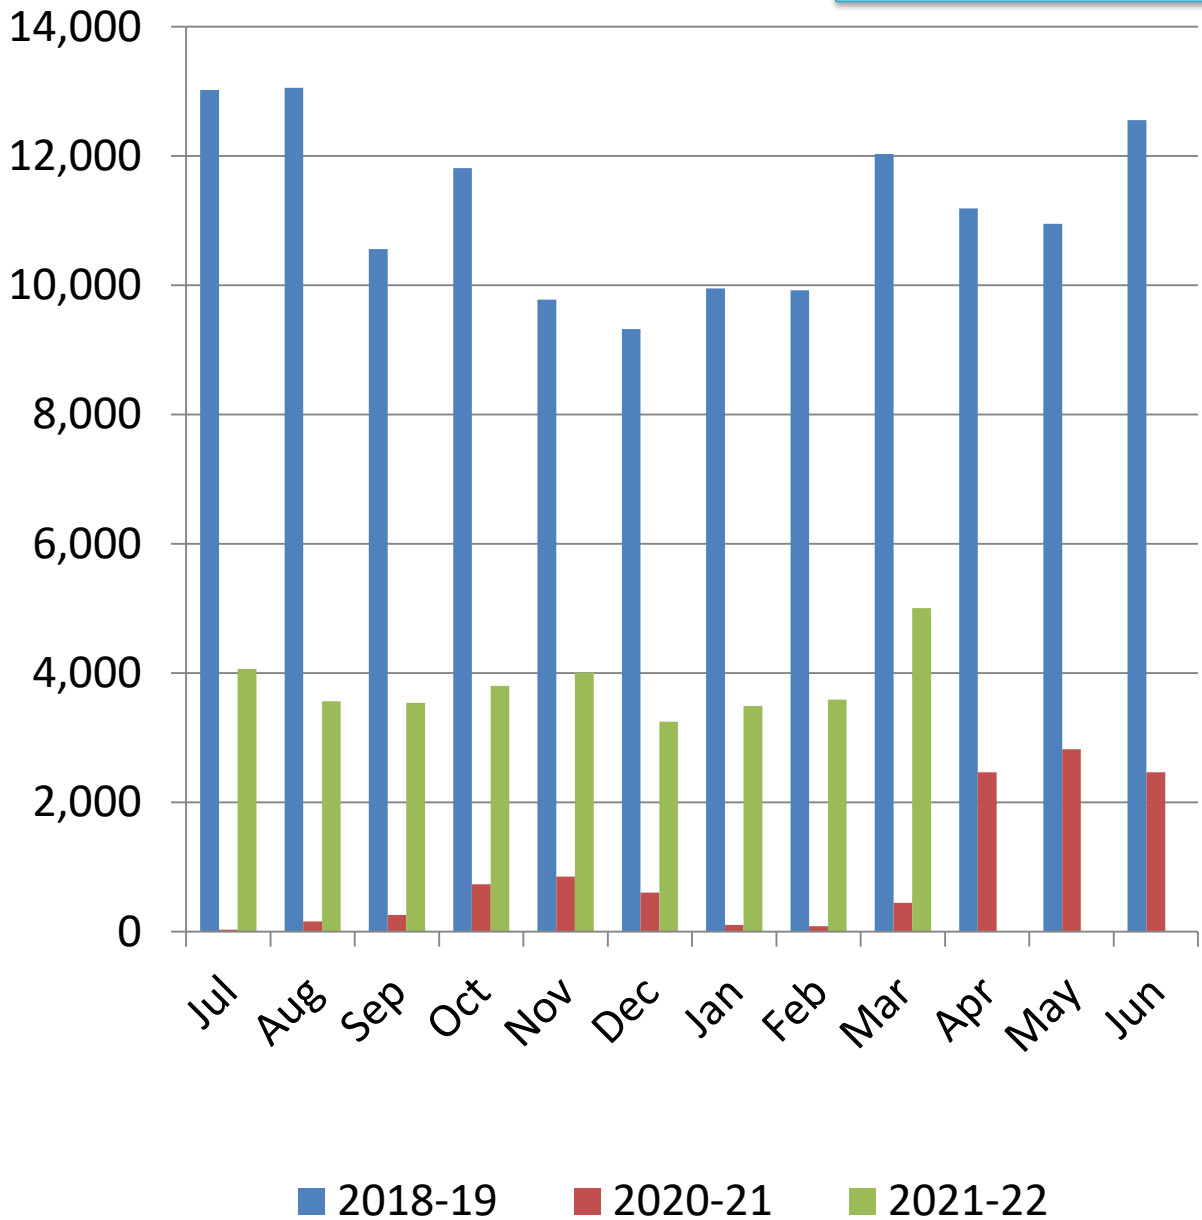

Bethel Library Monthly Visits

2021-2022

(Door Counters)

**%YTY
Growth**

Bethel Public Library Monthly Circulation 2021-2022

Total Circulation

(Not including digital.)

**% YTY
Growth**

Bethel Public Library Monthly Circulation 2021-2022

Digital Circulation

**% YTY
Growth**

Bethel Public Library Monthly Circulation 2021-2022

Adult Services Book & AV Circulation (Digital not Included)

% YTY
Growth