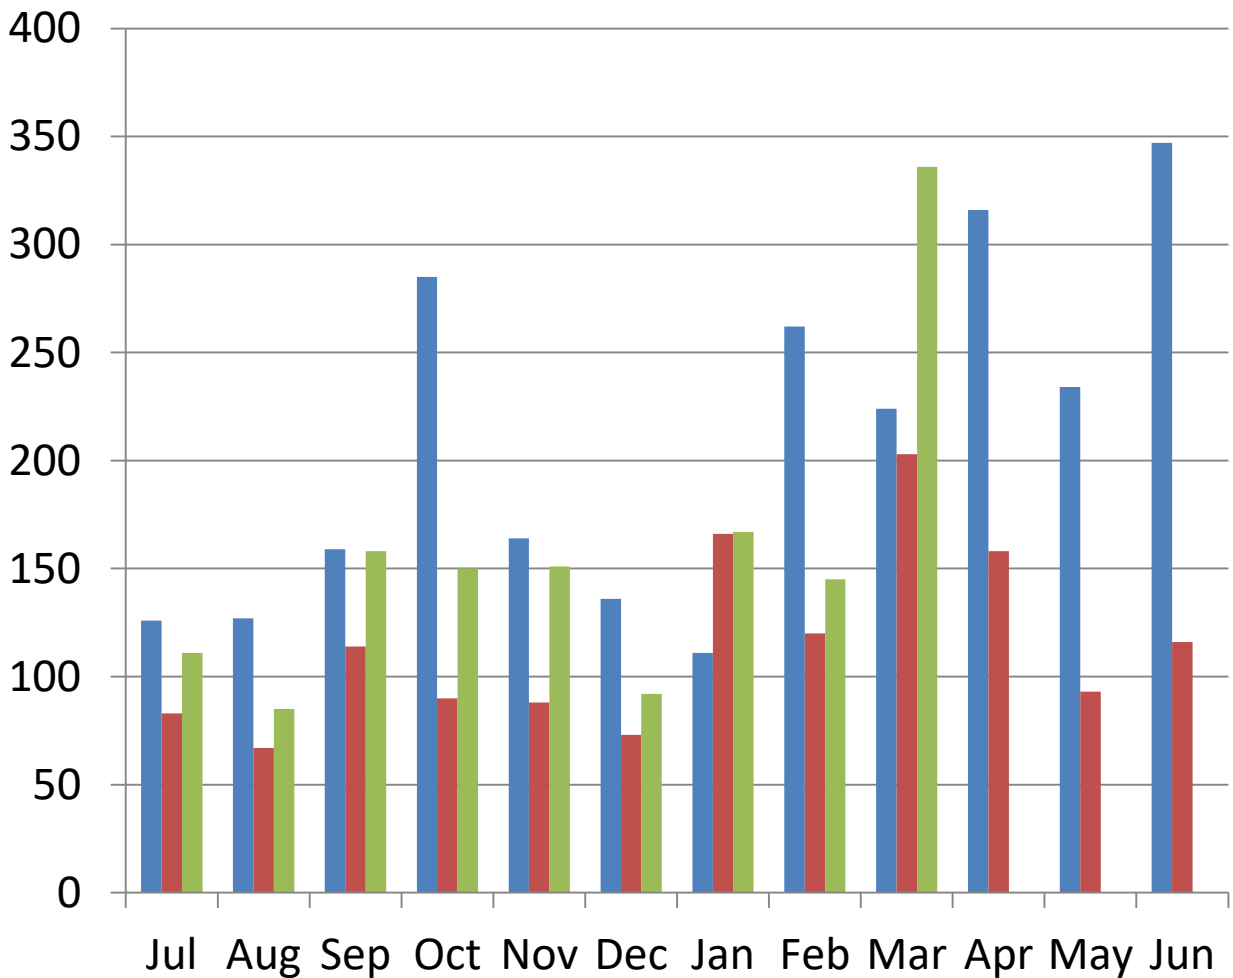

% **YTY**
Growth

Bethel Library Monthly Programming 2021-2022

Total Programming Attendance

**% YTY
Growth**

Bethel Library Monthly Programming 2021-2022

Adult Services Programming Attendance

**% YTY
Growth**

- 2018-19
- 2020-21
- 2021-2022

Bethel Library Monthly Programming 2021-2022

Teen Programming Attendance

**% YTY
Growth**

Bethel Library Monthly Programming 2021-2022

Children's Services Programming Attendance