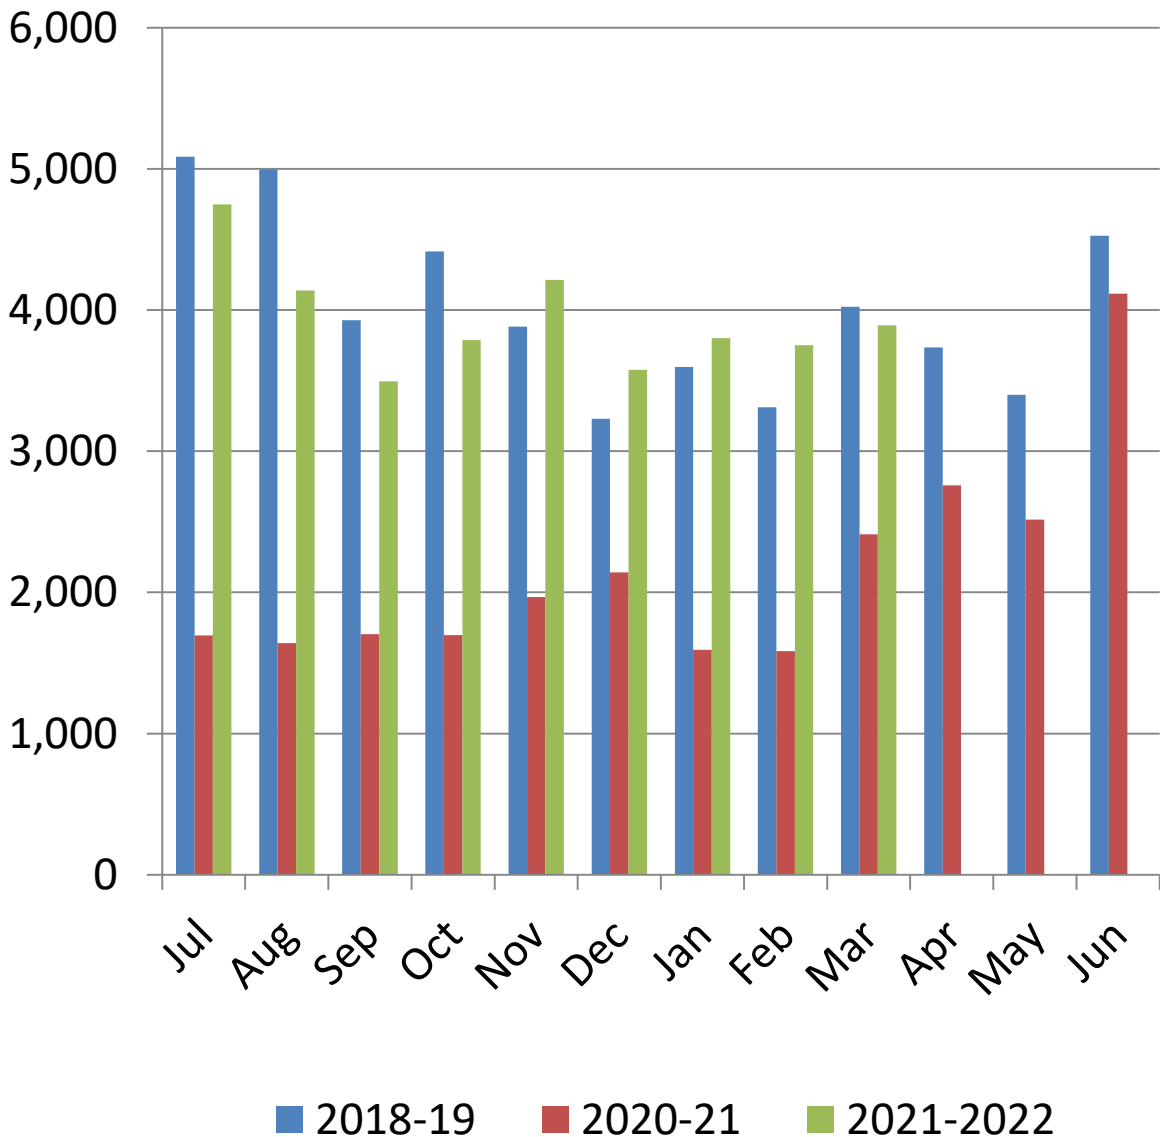

Bethel Public Library Monthly Circulation 2021-2022

Digital Circulation

**% YTY
Growth**

Bethel Public Library Monthly Circulation 2021-2022

Adult Services Book & AV Circulation (Digital not Included)

% YTY
Growth

Bethel Public Library Monthly Circulation 2021-2022

Teen Services Book & AV Circulation (Digital not Included)

**%YTY
Growth**

Bethel Public Library Monthly Circulation 2021-2022

Children's Services Book & AV Circulation (Digital not Included)

% **YTY**
Growth

Bethel Library Monthly Programming 2021-2022

Total Programming Attendance

**% YTY
Growth**

Bethel Library Monthly Programming 2021-2022

Adult Services Programming Attendance

**% YTY
Growth**