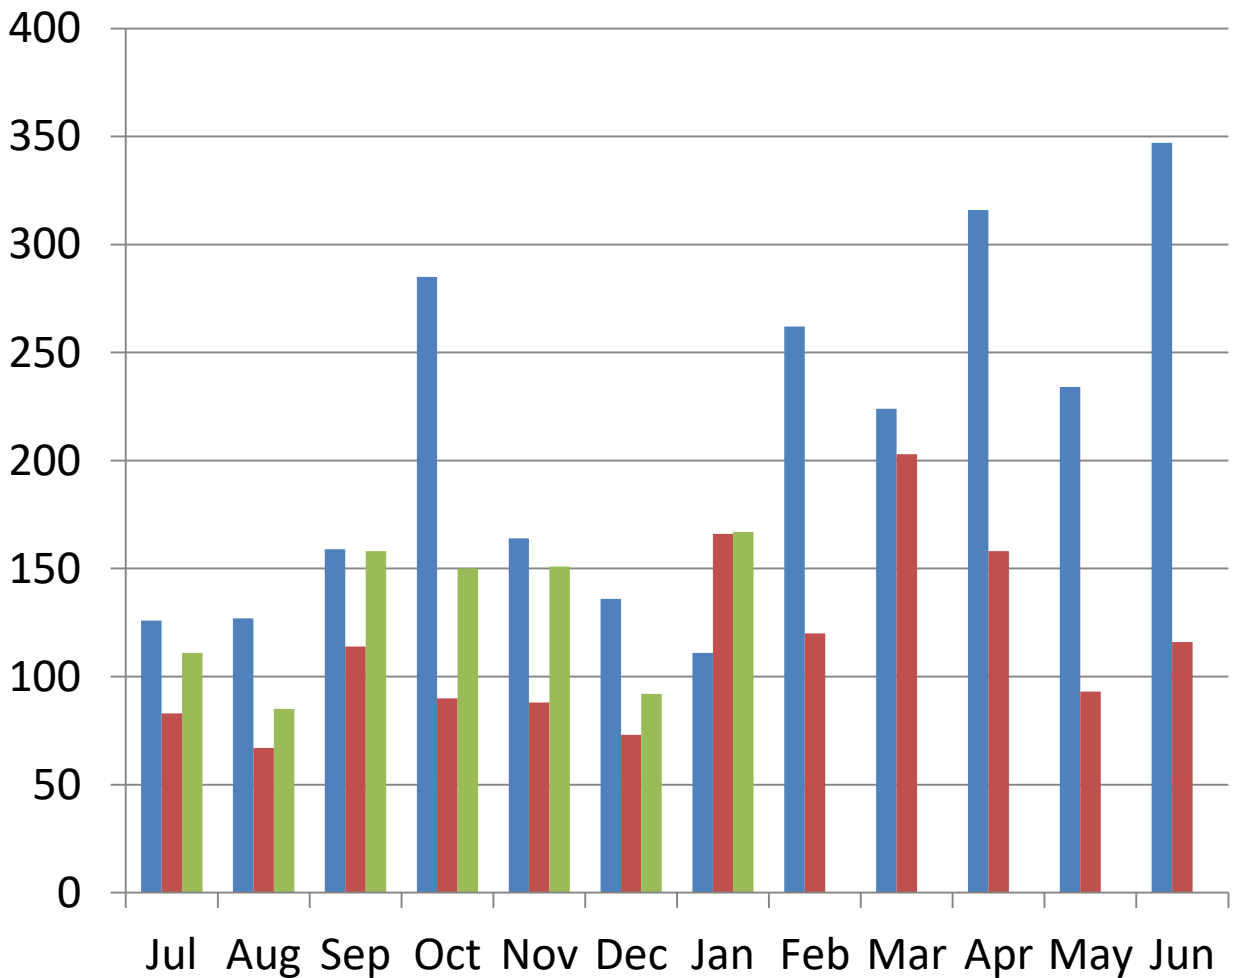

Bethel Library Monthly Programming 2021-2022

Total Programming Attendance

**% YTY
Growth**

Bethel Library Monthly Programming 2021-2022

Adult Services Programming Attendance

**% YTY
Growth**

- 2018-19
- 2020-21
- 2021-2022

Bethel Library Monthly Programming 2021-2022

Teen Programming Attendance

**% YTY
Growth**

Bethel Library Monthly Programming 2021-2022

Children's Services Programming Attendance

**% YTY
Growth**