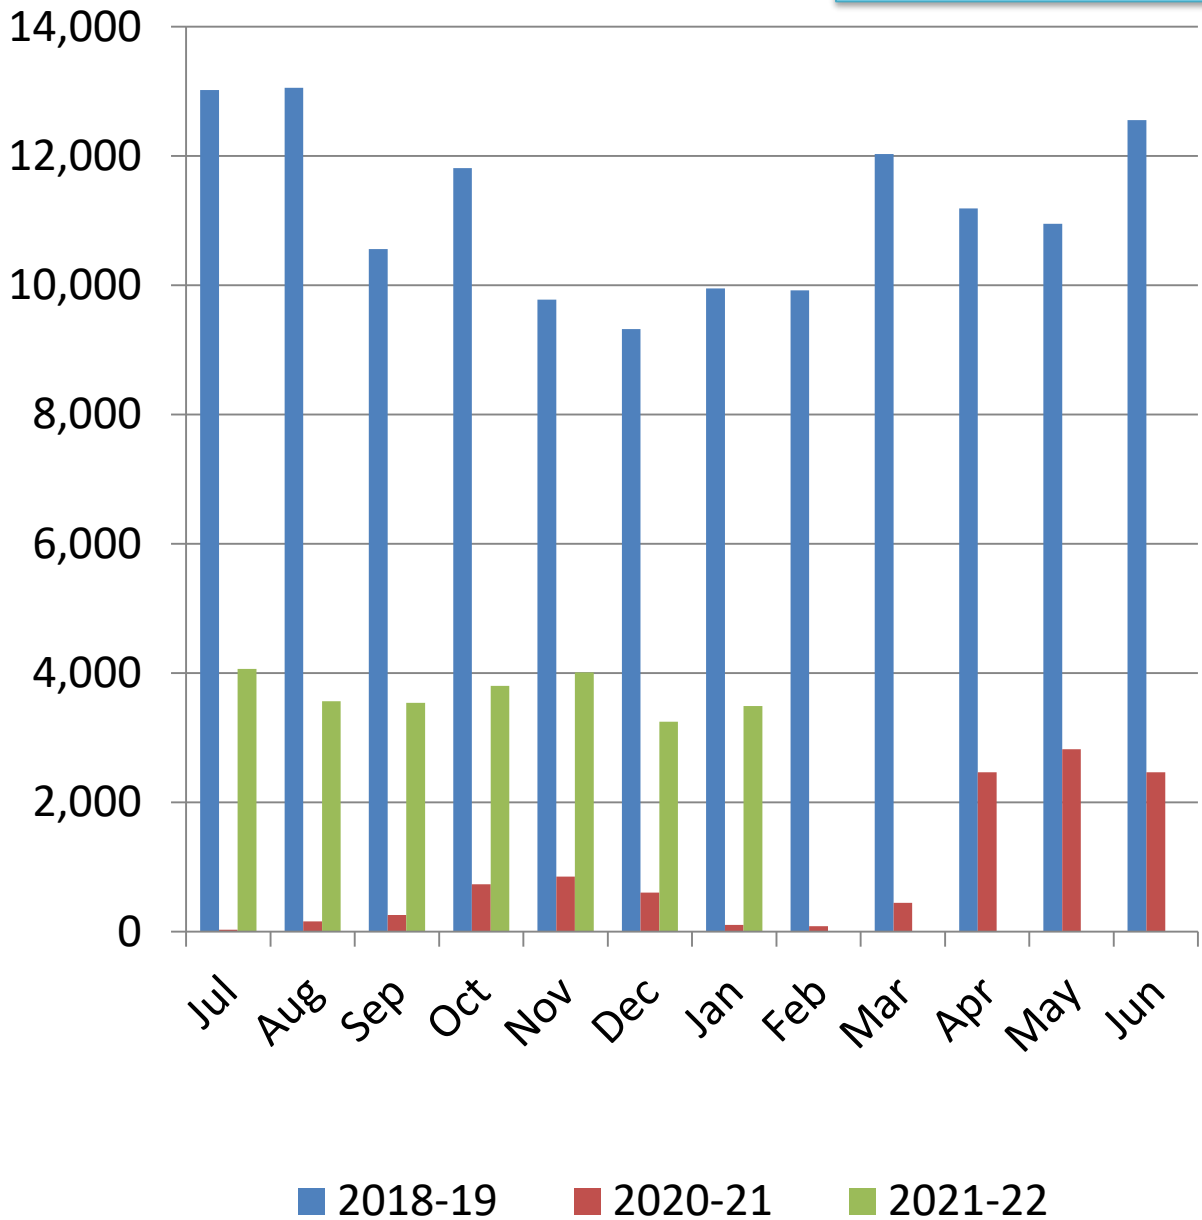

Bethel Library Monthly Visits

2021-2022

(Door Counters)

**%YTY
Growth**

Bethel Public Library Monthly Circulation 2021-2022

Total Circulation (Not including digital.)

**% YTY
Growth**

Bethel Public Library Monthly Circulation 2021-2022

Digital Circulation

**% YTY
Growth**

Bethel Public Library Monthly Circulation 2021-2022

Adult Services Book & AV Circulation (Digital not Included)

% YTY
Growth

Bethel Public Library Monthly Circulation 2021-2022