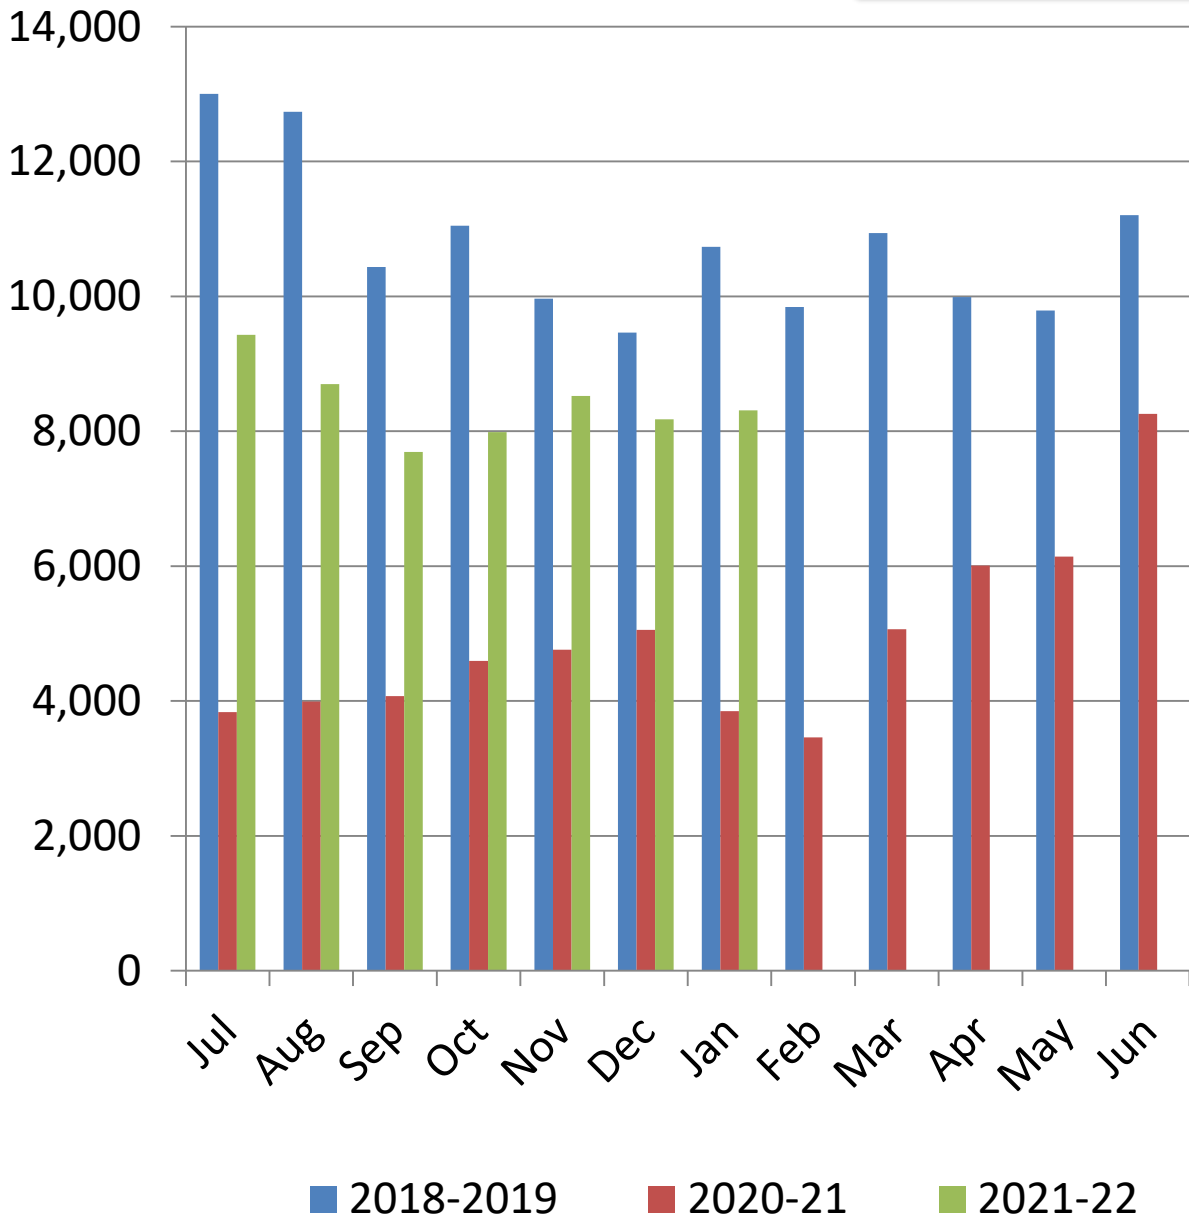

Bethel Library Monthly Visits

2021-2022

(Door Counters)

**%YTY
Growth**

Bethel Public Library Monthly Circulation 2021-2022

Total Circulation (Not including digital.)

**% YTY
Growth**

Bethel Public Library Monthly Circulation 2021-2022

Digital Circulation

**% YTY
Growth**

Bethel Public Library Monthly Circulation 2021-2022

Adult Services Book & AV Circulation (Digital not Included)

% YTY
Growth

Bethel Public Library Monthly Circulation 2021-2022