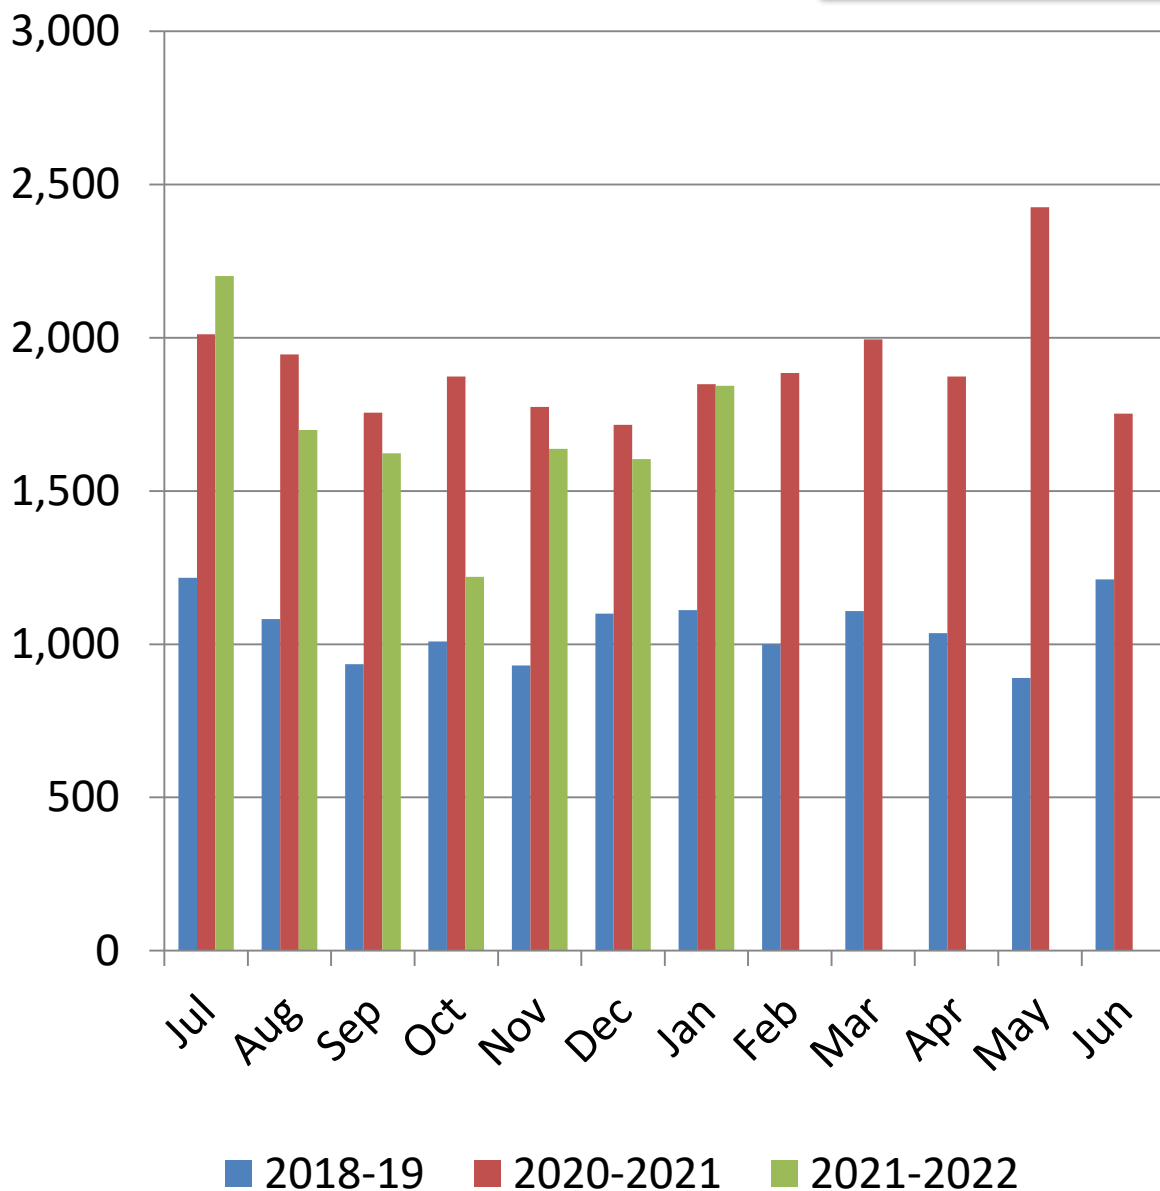

Bethel Library Monthly Visits

2021-2022

(Door Counters)

**%YTY
Growth**

Bethel Public Library Monthly Circulation 2021-2022

Total Circulation (Not including digital.)

**% YTY
Growth**

Bethel Public Library Monthly Circulation 2021-2022

Digital Circulation

**% YTY
Growth**

Bethel Public Library Monthly Circulation 2021-2022

Adult Services Book & AV Circulation (Digital not Included)

% YTY
Growth

Bethel Public Library Monthly Circulation 2021-2022