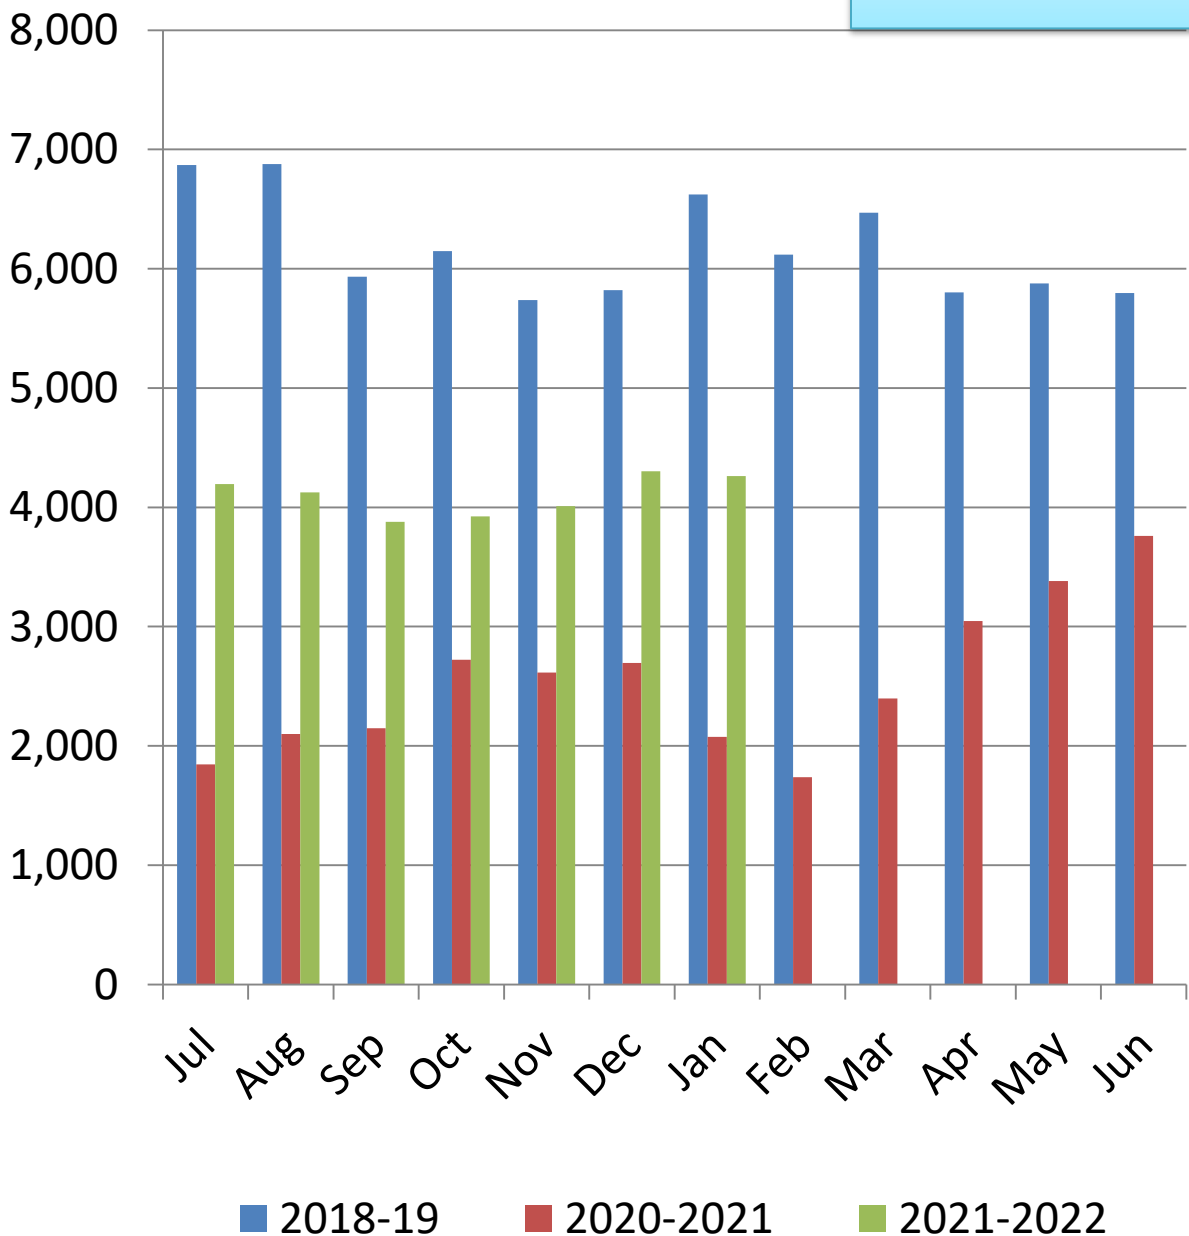

Bethel Library Monthly Visits

2021-2022

(Door Counters)

**%YTY
Growth**

Bethel Public Library Monthly Circulation 2021-2022

Total Circulation (Not including digital.)

**% YTY
Growth**

Bethel Public Library Monthly Circulation 2021-2022

Digital Circulation

**% YTY
Growth**

Bethel Public Library Monthly Circulation 2021-2022

Adult Services Book & AV Circulation (Digital not Included)

% YTY
Growth

Bethel Public Library Monthly Circulation 2021-2022

Teen Services Book & AV Circulation (Digital not Included)

**%YTY
Growth**

Bethel Public Library Monthly Circulation 2021-2022

Children's Services Book & AV

Circulation
(Digital not Included)

**% YTY
Growth**