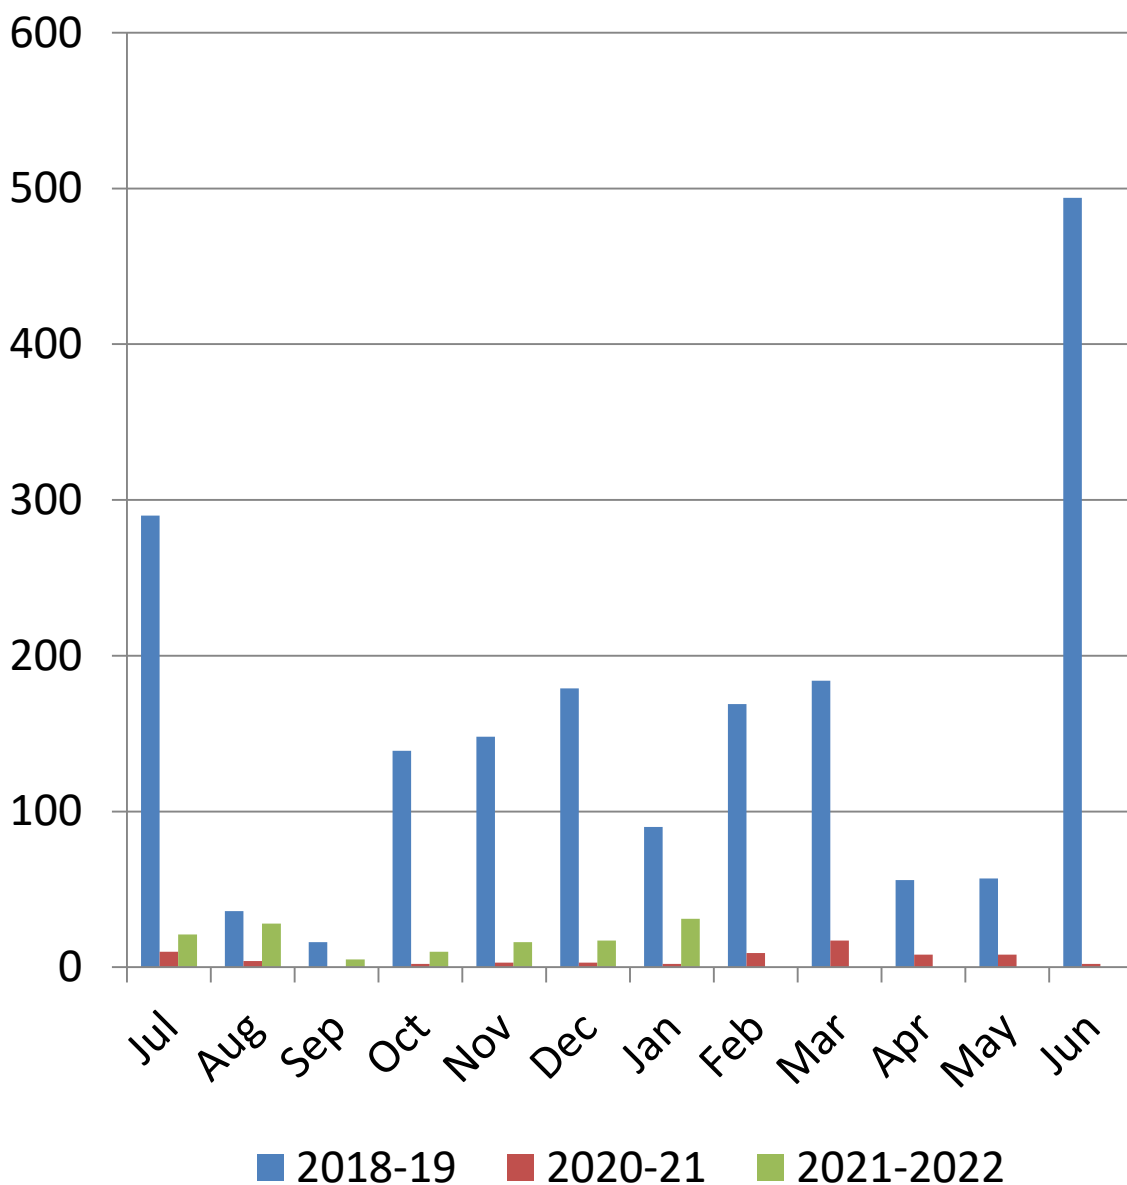

Bethel Library Monthly Programming 2021-2022

Total Programming Attendance

**% YTY
Growth**

Bethel Library Monthly Programming 2021-2022

Adult Services Programming Attendance

**% YTY
Growth**

- 2018-19
- 2020-21
- 2021-2022

Bethel Library Monthly Programming 2021-2022

Teen Programming Attendance

**% YTY
Growth**

Bethel Library Monthly Programming 2021-2022

Children's Services Programming Attendance

**% YTY
Growth**