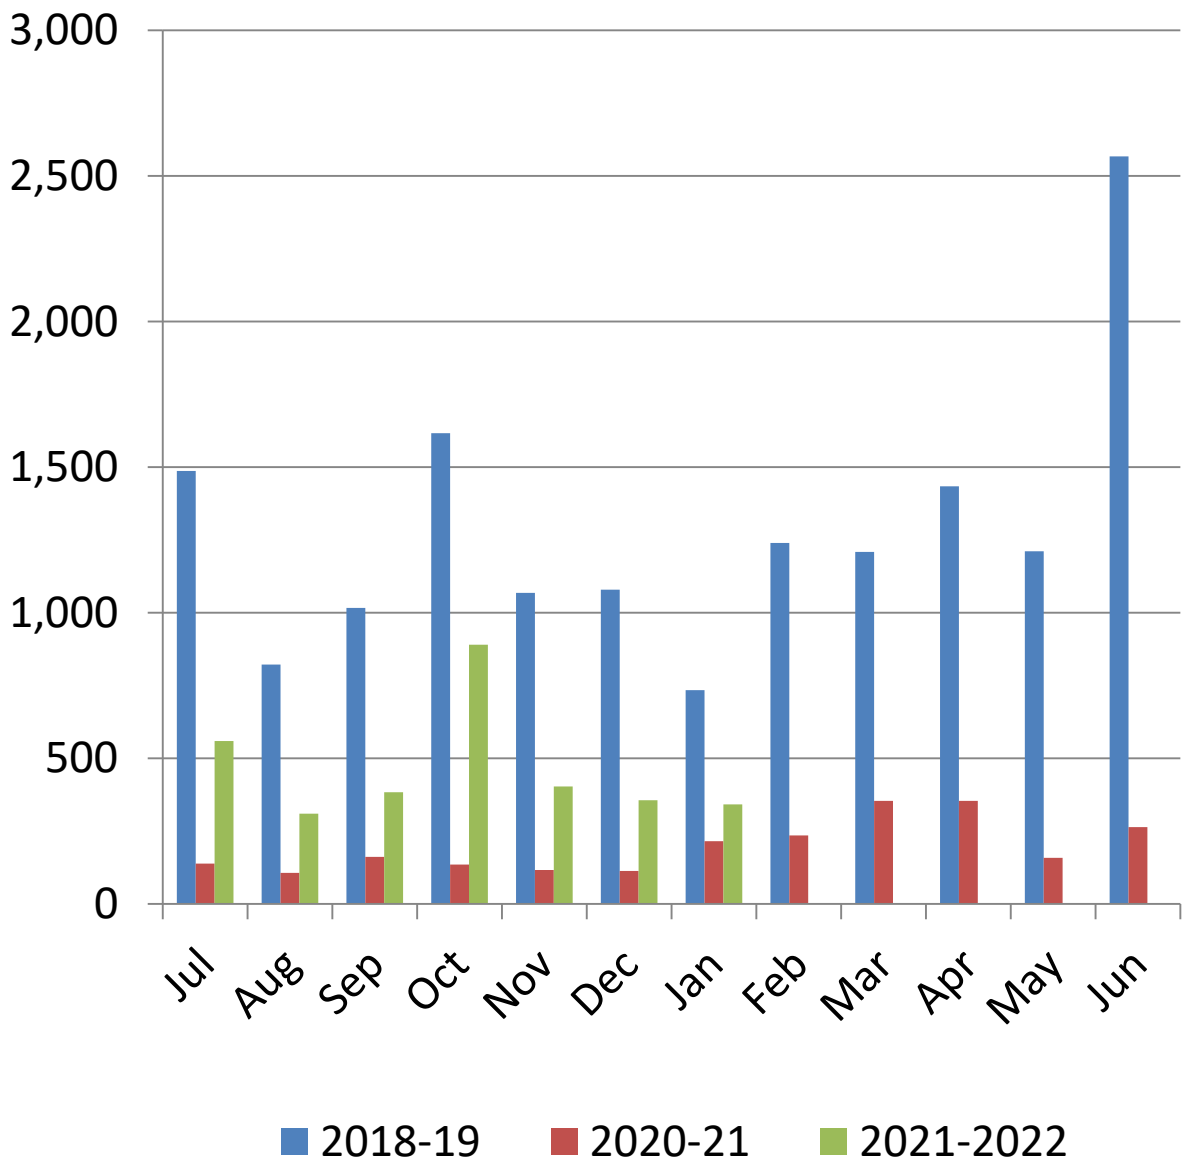

Teen Services Book & AV Circulation (Digital not Included)

**%YTY
Growth**

Bethel Public Library Monthly Circulation 2021-2022

Children's Services Book & AV

Circulation
(Digital not Included)

**% YTY
Growth**

Bethel Library Monthly Programming 2021-2022

Total Programming Attendance

**% YTY
Growth**

Bethel Library Monthly Programming 2021-2022

Adult Services Programming Attendance

**% YTY
Growth**

- 2018-19
- 2020-21
- 2021-2022