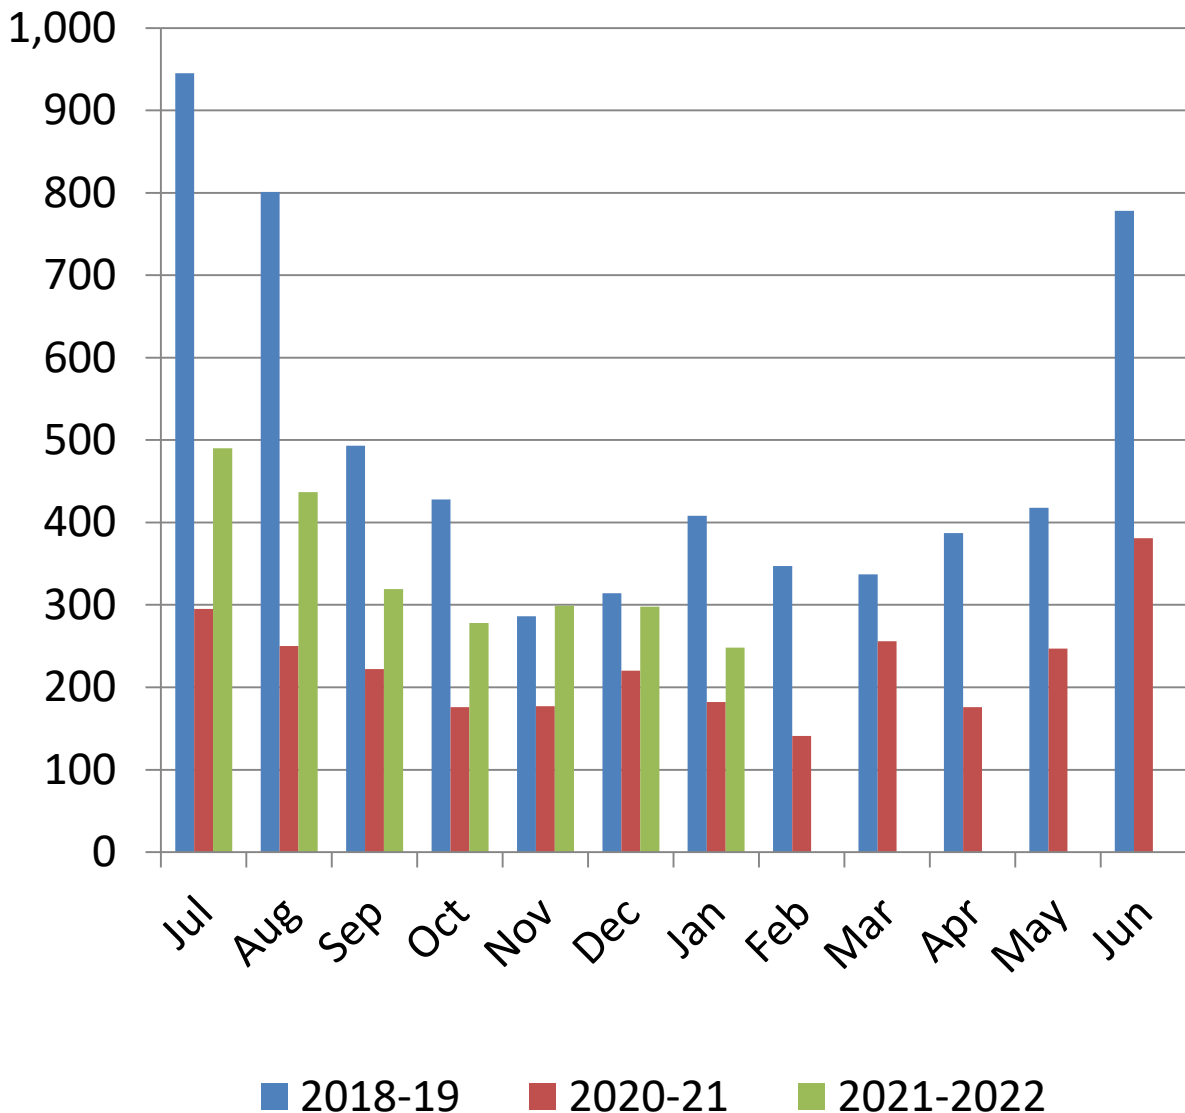

Bethel Public Library Monthly Circulation 2021-2022

Teen Services Book & AV Circulation (Digital not Included)

**%YTY
Growth**