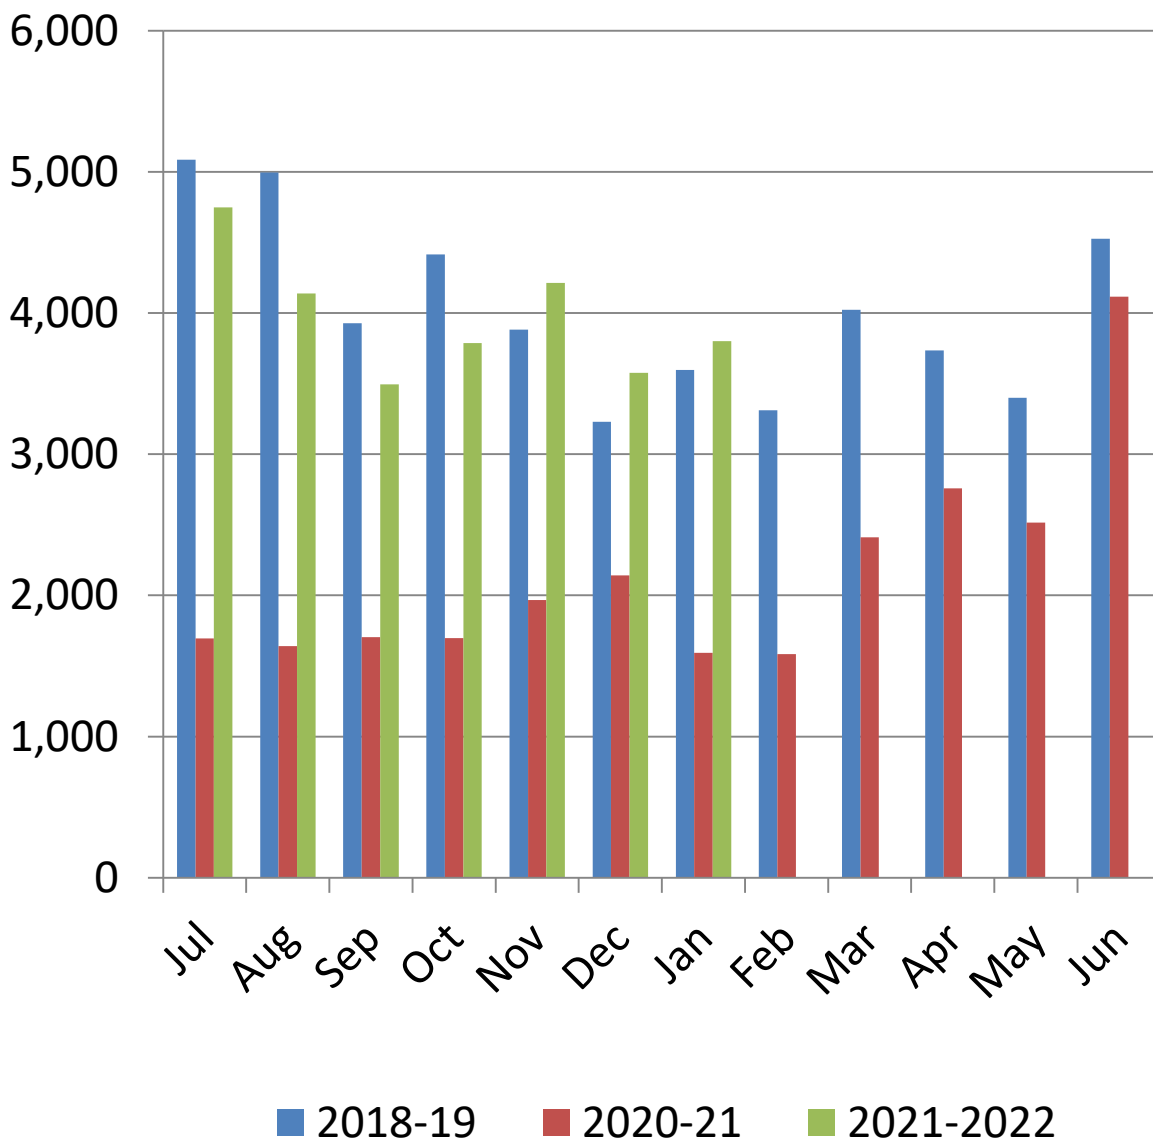

Teen Services Book & AV Circulation (Digital not Included)

**%YTY
Growth**

Bethel Public Library Monthly Circulation 2021-2022

Children's Services Book & AV

Circulation
(Digital not Included)

**% YTY
Growth**

Bethel Library Monthly Programming 2021-2022

Total Programming Attendance

**% YTY
Growth**

Bethel Library Monthly Programming 2021-2022

Adult Services Programming Attendance

**% YTY
Growth**

- 2018-19
- 2020-21
- 2021-2022