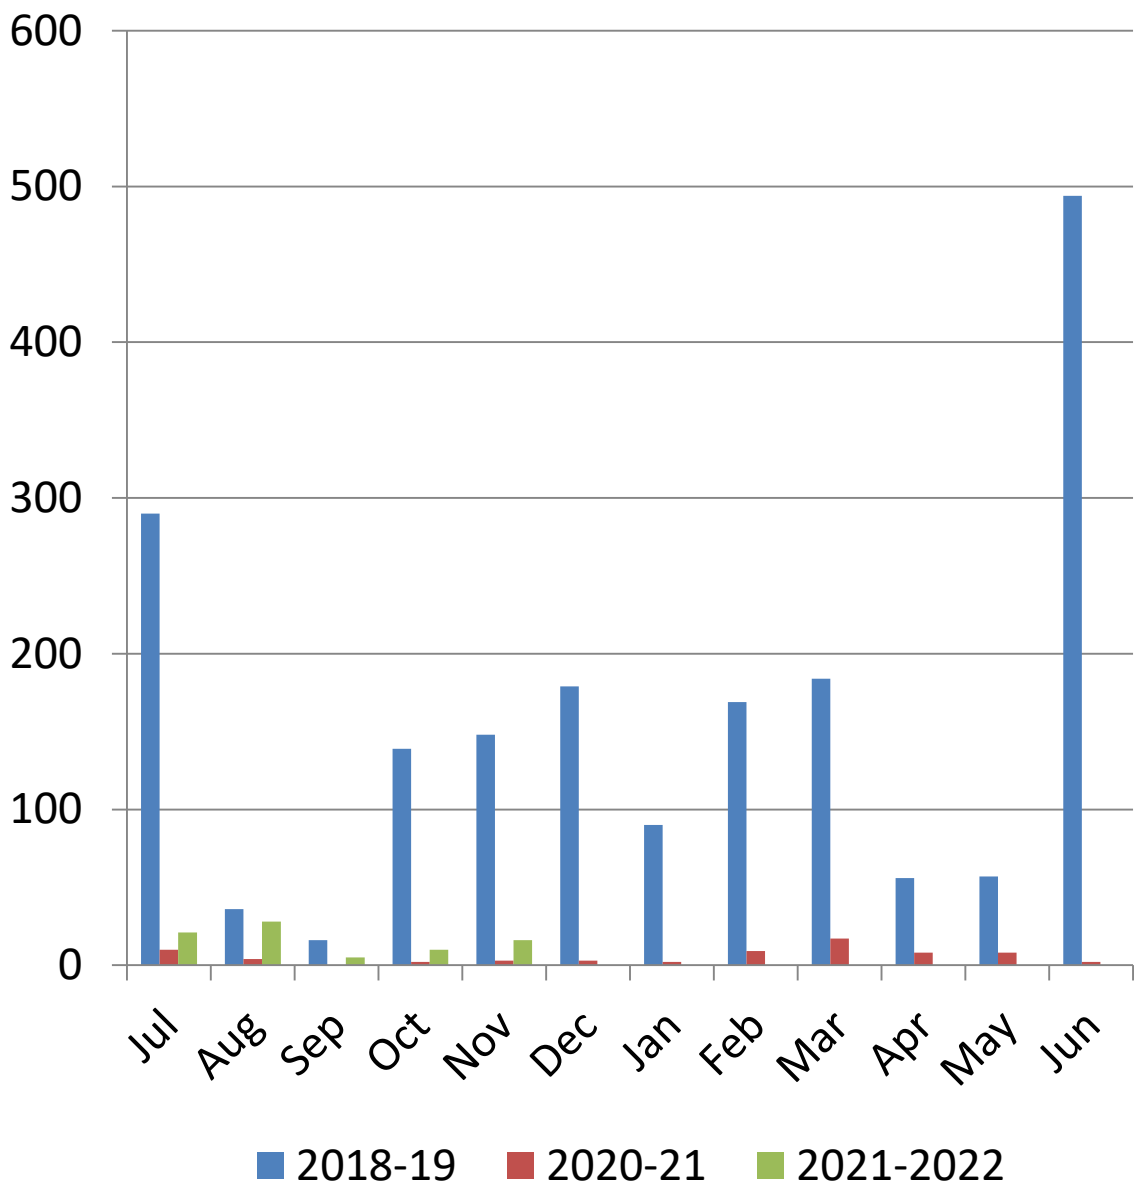

Bethel Library Monthly Programming 2021-2022

Teen Programming Attendance

**% YTY
Growth**