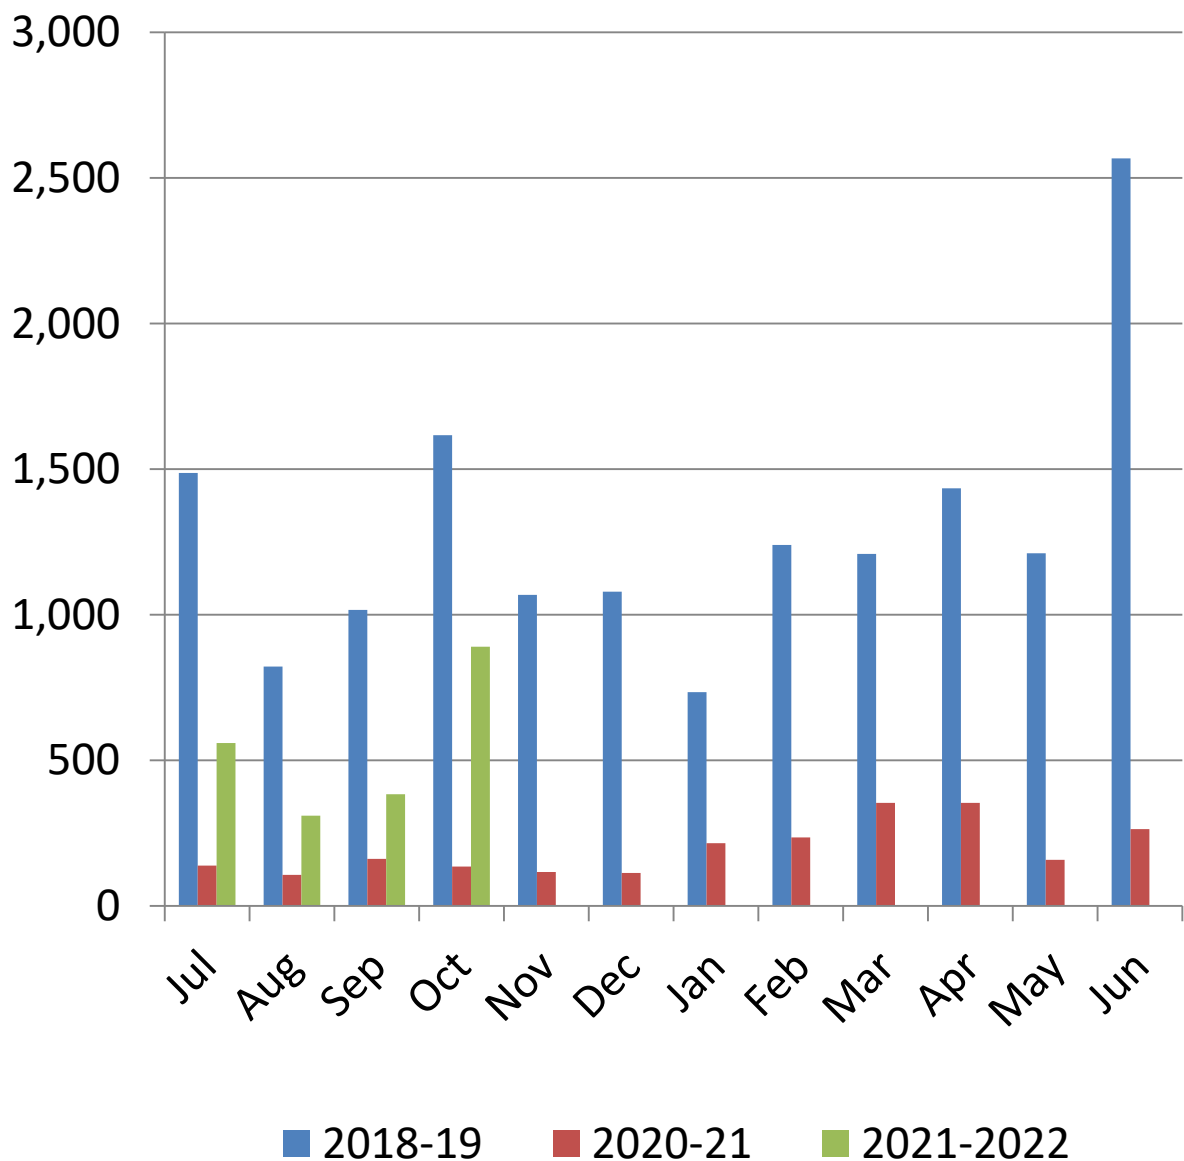

Bethel Public Library Monthly Circulation 2021-2022

Teen Services Book & AV Circulation (Digital not Included)

**%YTY
Growth**

Bethel Public Library Monthly Circulation 2021-2022

Children's Services Book & AV Circulation (Digital not Included)

% **YTY**
Growth

Bethel Library Monthly Programming 2021-2022

Total Programming Attendance

**% YTY
Growth**

Bethel Library Monthly Programming 2021-2022

Adult Services Programming Attendance

**% YTY
Growth**