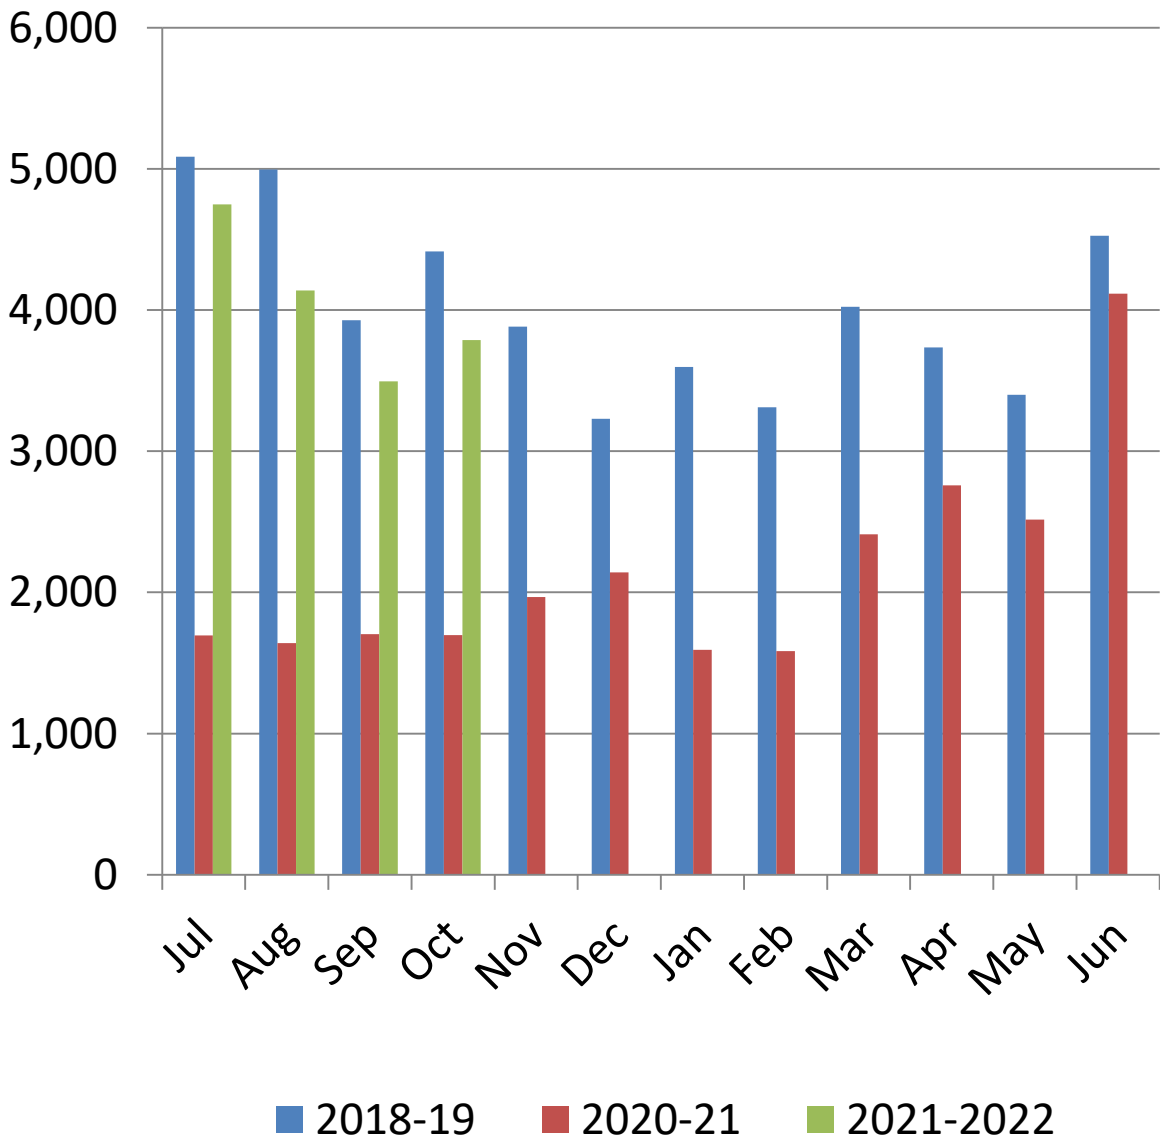

Bethel Public Library Monthly Circulation 2021-2022

Digital Circulation

**% YTY
Growth**

Bethel Public Library Monthly Circulation 2021-2022

Adult Services Book & AV Circulation (Digital not Included)

% YTY
Growth

Bethel Public Library Monthly Circulation 2021-2022

Teen Services Book & AV Circulation (Digital not Included)

**%YTY
Growth**

Bethel Public Library Monthly Circulation 2021-2022

Children's Services Book & AV Circulation (Digital not Included)

% **YTY**
Growth

Bethel Library Monthly Programming 2021-2022

Total Programming Attendance

**% YTY
Growth**

Bethel Library Monthly Programming 2021-2022

Adult Services Programming Attendance

**% YTY
Growth**