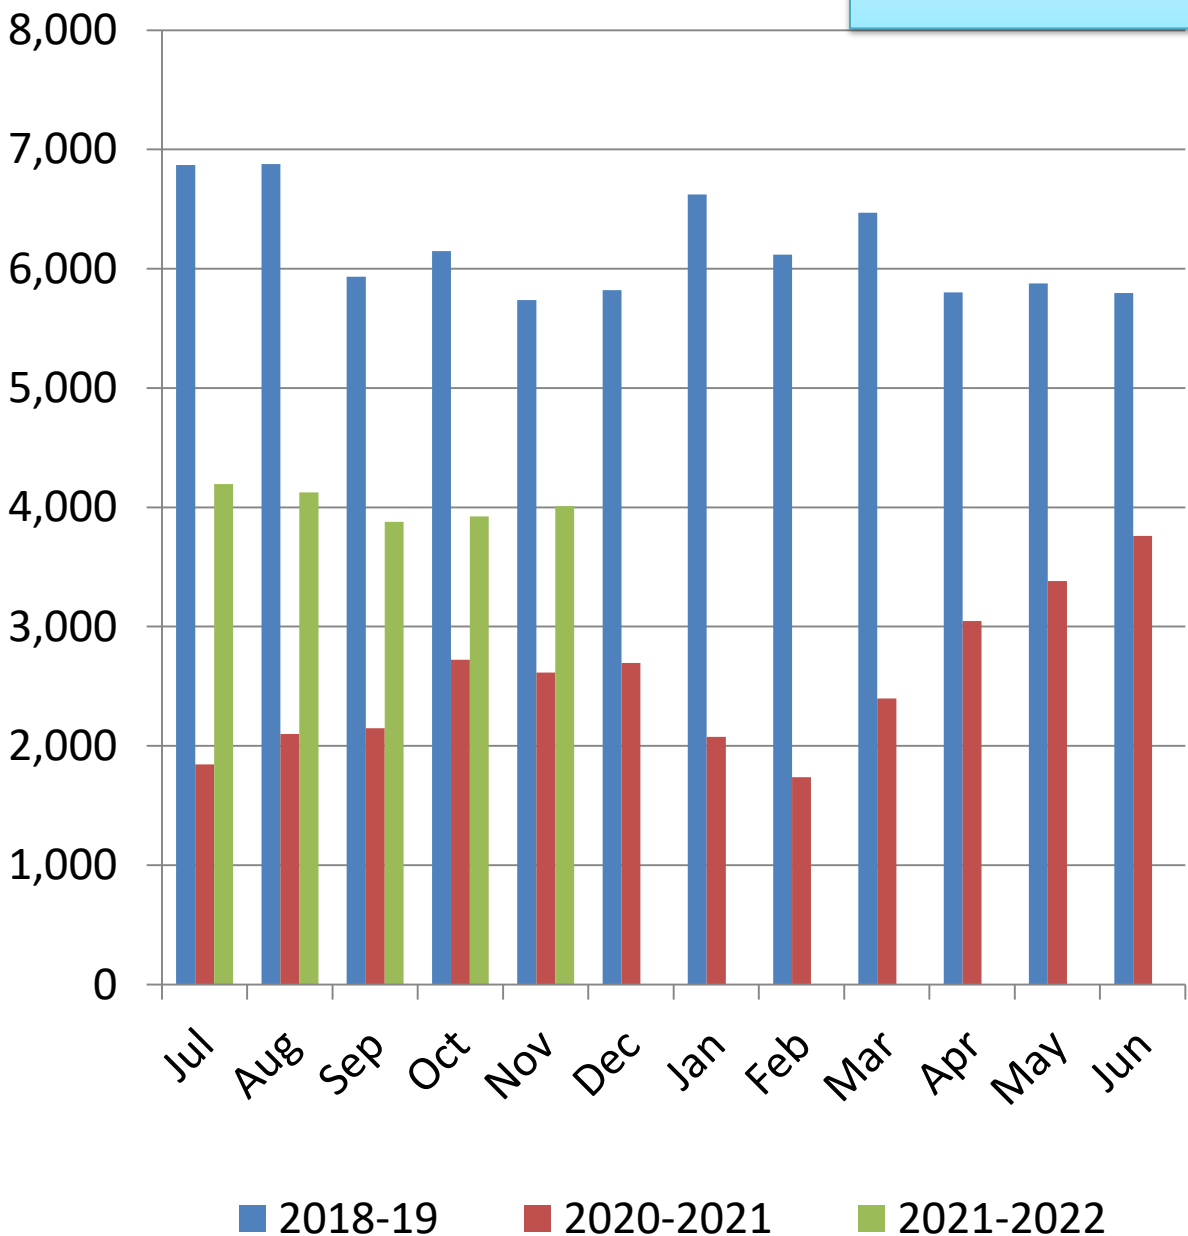

Bethel Library Monthly Visits

2021-2022

(Door Counters)

**%YTY
Growth**

Bethel Public Library Monthly Circulation 2021-2022

Total Circulation

(Not including digital.)

**% YTY
Growth**

Bethel Public Library Monthly Circulation 2021-2022

Digital Circulation

**% YTY
Growth**

Bethel Public Library Monthly Circulation 2021-2022

Adult Services Book & AV Circulation (Digital not Included)

% YTY
Growth

Bethel Public Library Monthly Circulation 2021-2022

Teen Services Book & AV Circulation (Digital not Included)

**%YTY
Growth**

Bethel Public Library Monthly Circulation 2021-2022

Children's Services Book & AV Circulation (Digital not Included)