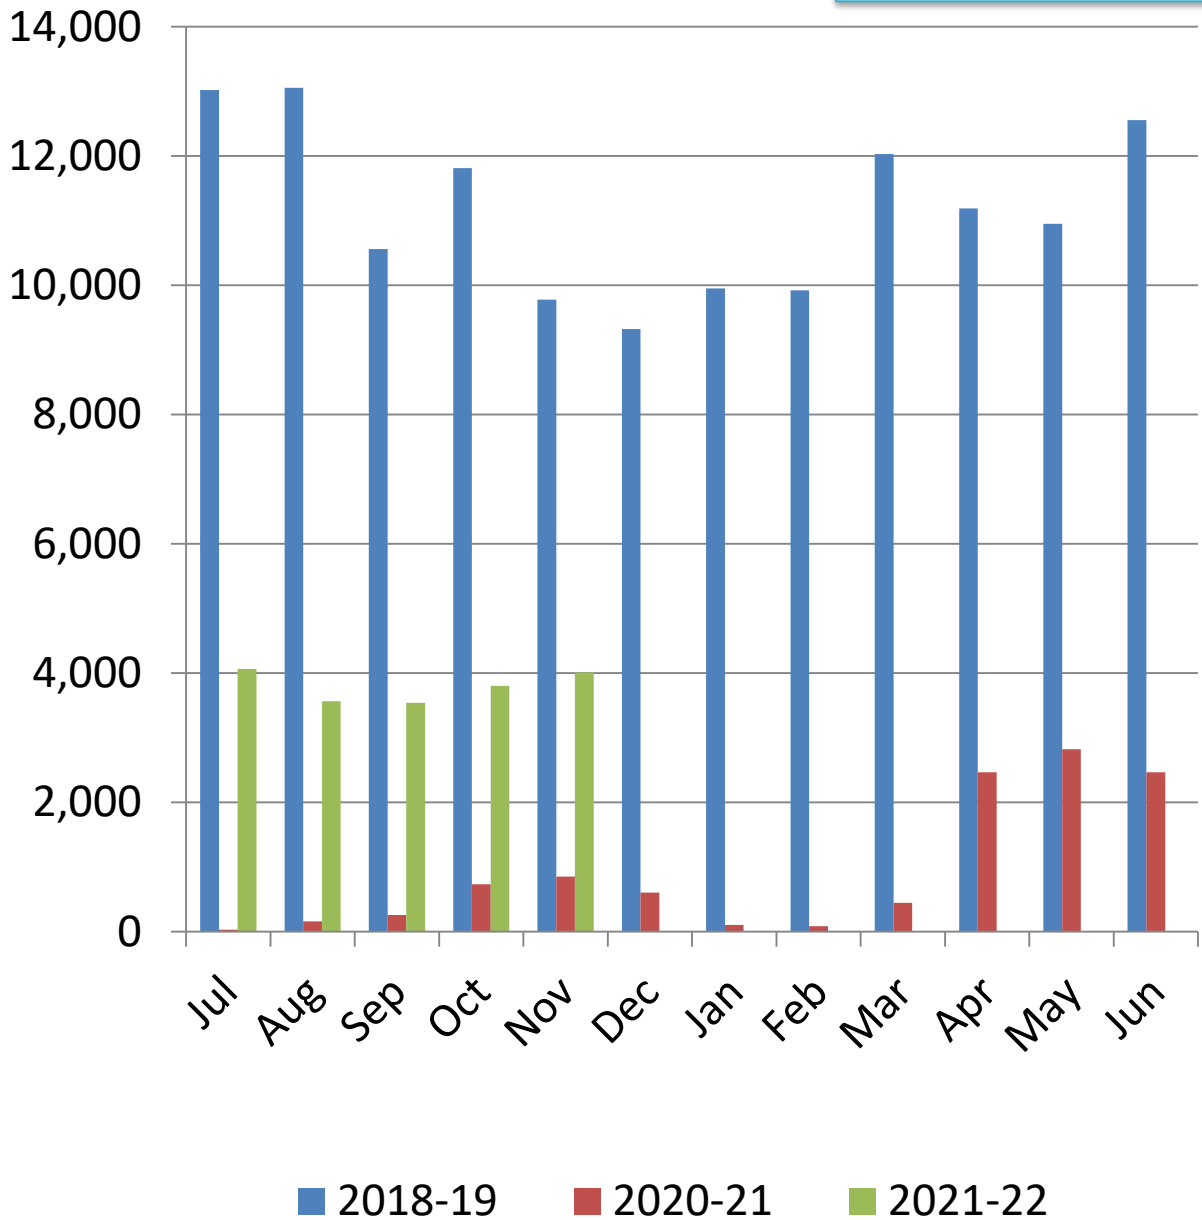

Bethel Library Monthly Visits

2021-2022

(Door Counters)

**%YTY
Growth**

Bethel Public Library Monthly Circulation 2021-2022

Total Circulation

(Not including digital.)

**% YTY
Growth**

Bethel Public Library Monthly Circulation 2021-2022

Digital Circulation

**% YTY
Growth**

Bethel Public Library Monthly Circulation 2021-2022

Adult Services Book & AV Circulation (Digital not Included)

% YTY
Growth