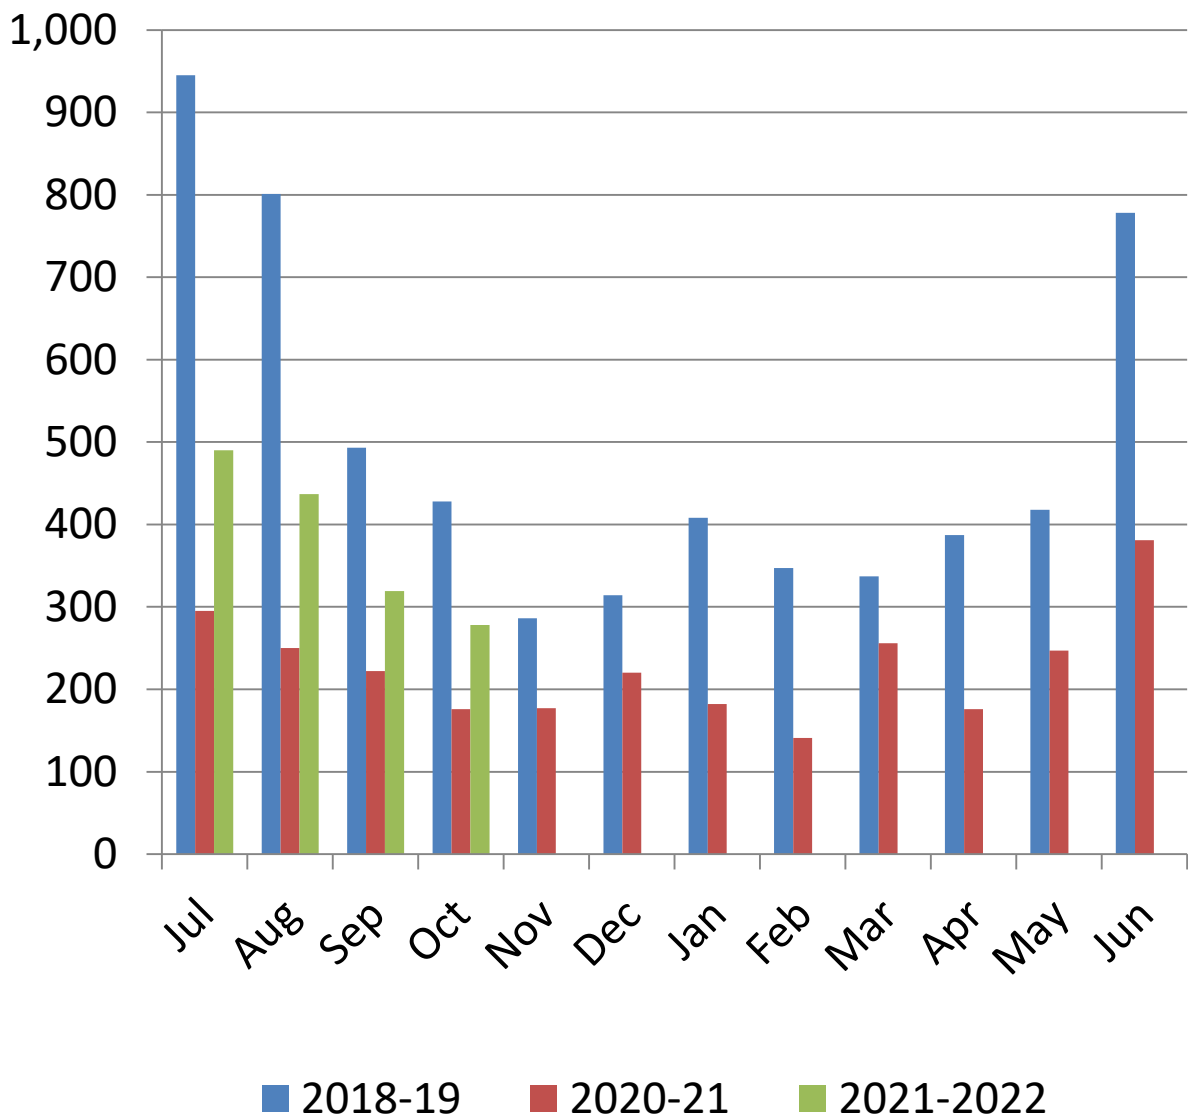

Bethel Library Monthly Visits

2021-2022

(Door Counters)

**%YTY
Growth**

Bethel Public Library Monthly Circulation 2021-2022

Total Circulation

(Not including digital.)

**% YTY
Growth**

Bethel Public Library Monthly Circulation 2021-2022

Digital Circulation

**% YTY
Growth**

Bethel Public Library Monthly Circulation 2021-2022

Adult Services Book & AV Circulation (Digital not Included)

% YTY
Growth

Bethel Public Library Monthly Circulation 2021-2022

Teen Services Book & AV Circulation (Digital not Included)

**%YTY
Growth**

Bethel Public Library Monthly Circulation 2021-2022

Children's Services Book & AV Circulation (Digital not Included)