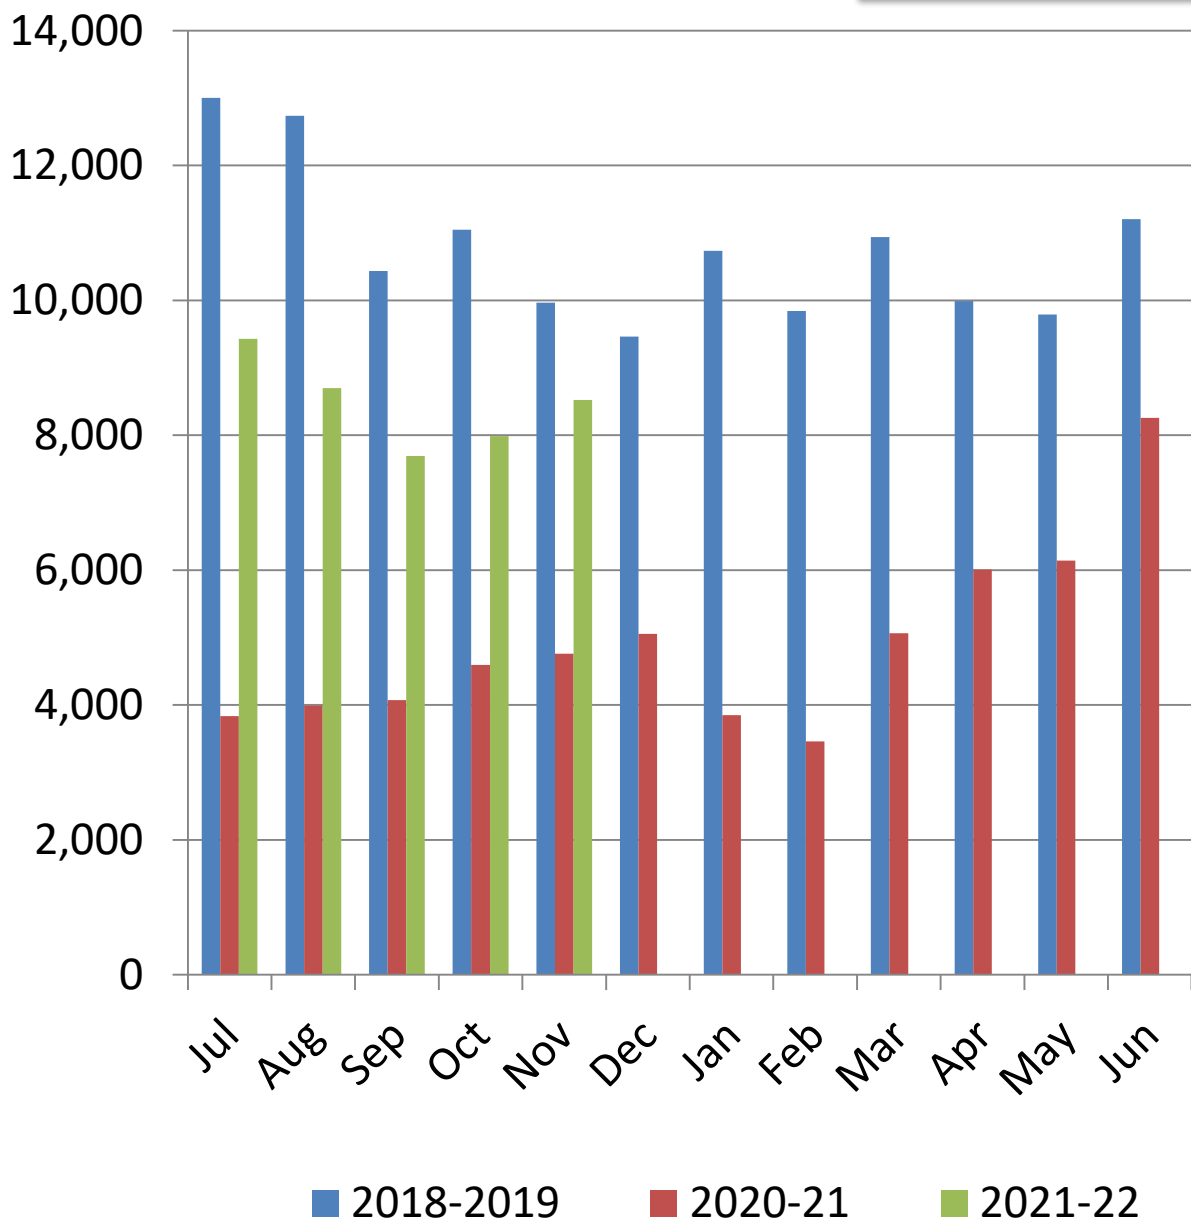

Bethel Library Monthly Visits

2021-2022

(Door Counters)

**%YTY
Growth**

Bethel Public Library Monthly Circulation 2021-2022

Total Circulation

(Not including digital.)

**% YTY
Growth**

Bethel Public Library Monthly Circulation 2021-2022

Digital Circulation

**% YTY
Growth**

Bethel Public Library Monthly Circulation 2021-2022

Adult Services Book & AV Circulation (Digital not Included)

% YTY
Growth