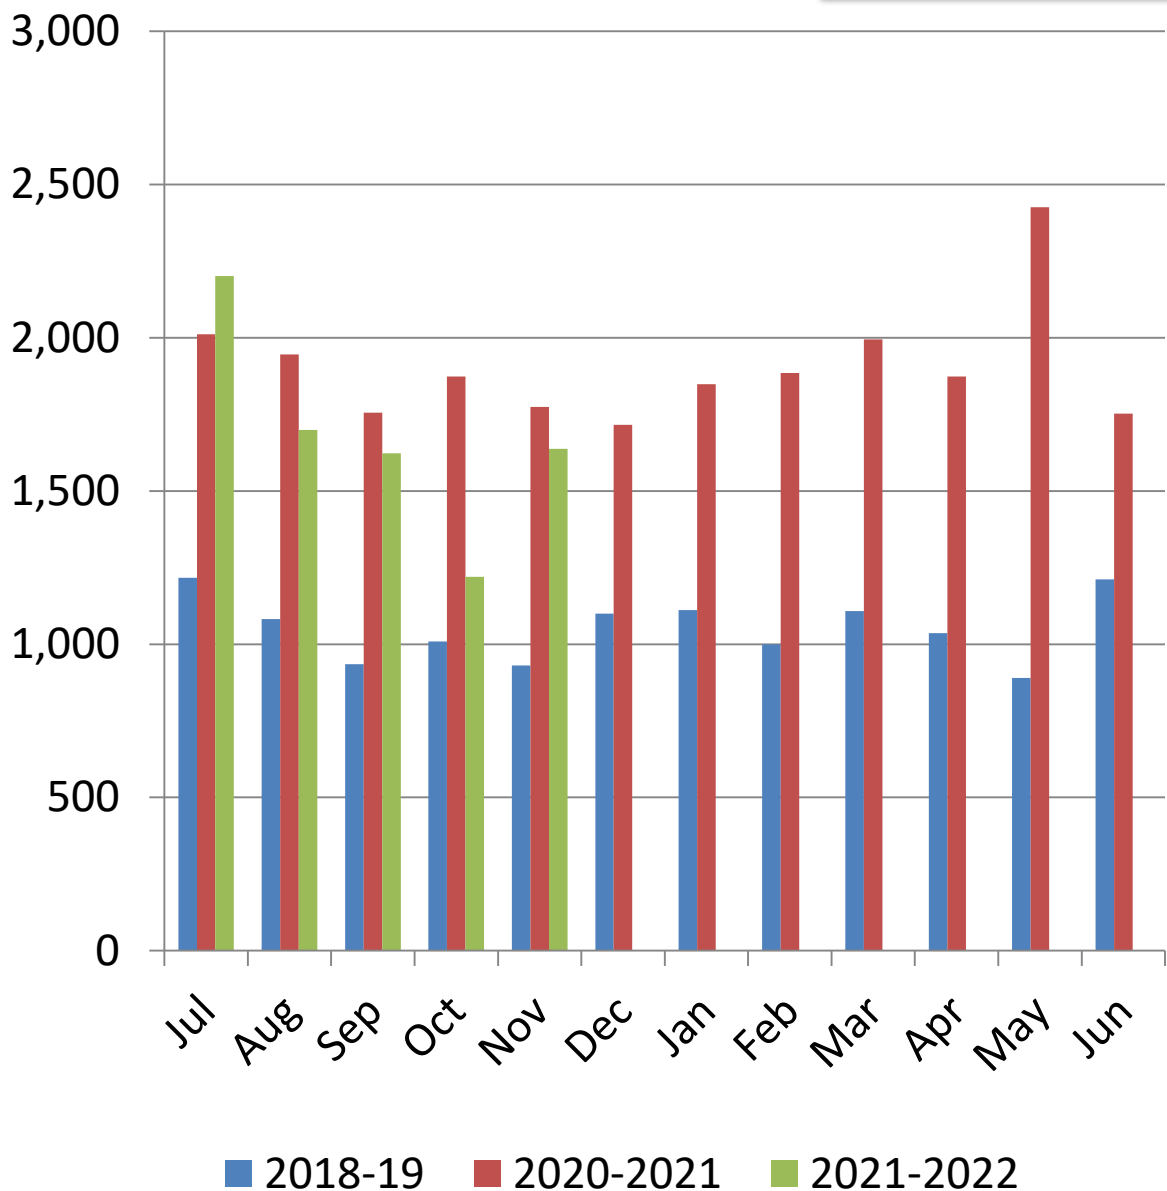

Bethel Library Monthly Visits

2021-2022

(Door Counters)

**%YTY
Growth**

Bethel Public Library Monthly Circulation 2021-2022

Total Circulation

(Not including digital.)

**% YTY
Growth**

Bethel Public Library Monthly Circulation 2021-2022

Digital Circulation

**% YTY
Growth**

Bethel Public Library Monthly Circulation 2021-2022

Adult Services Book & AV Circulation (Digital not Included)

% YTY
Growth