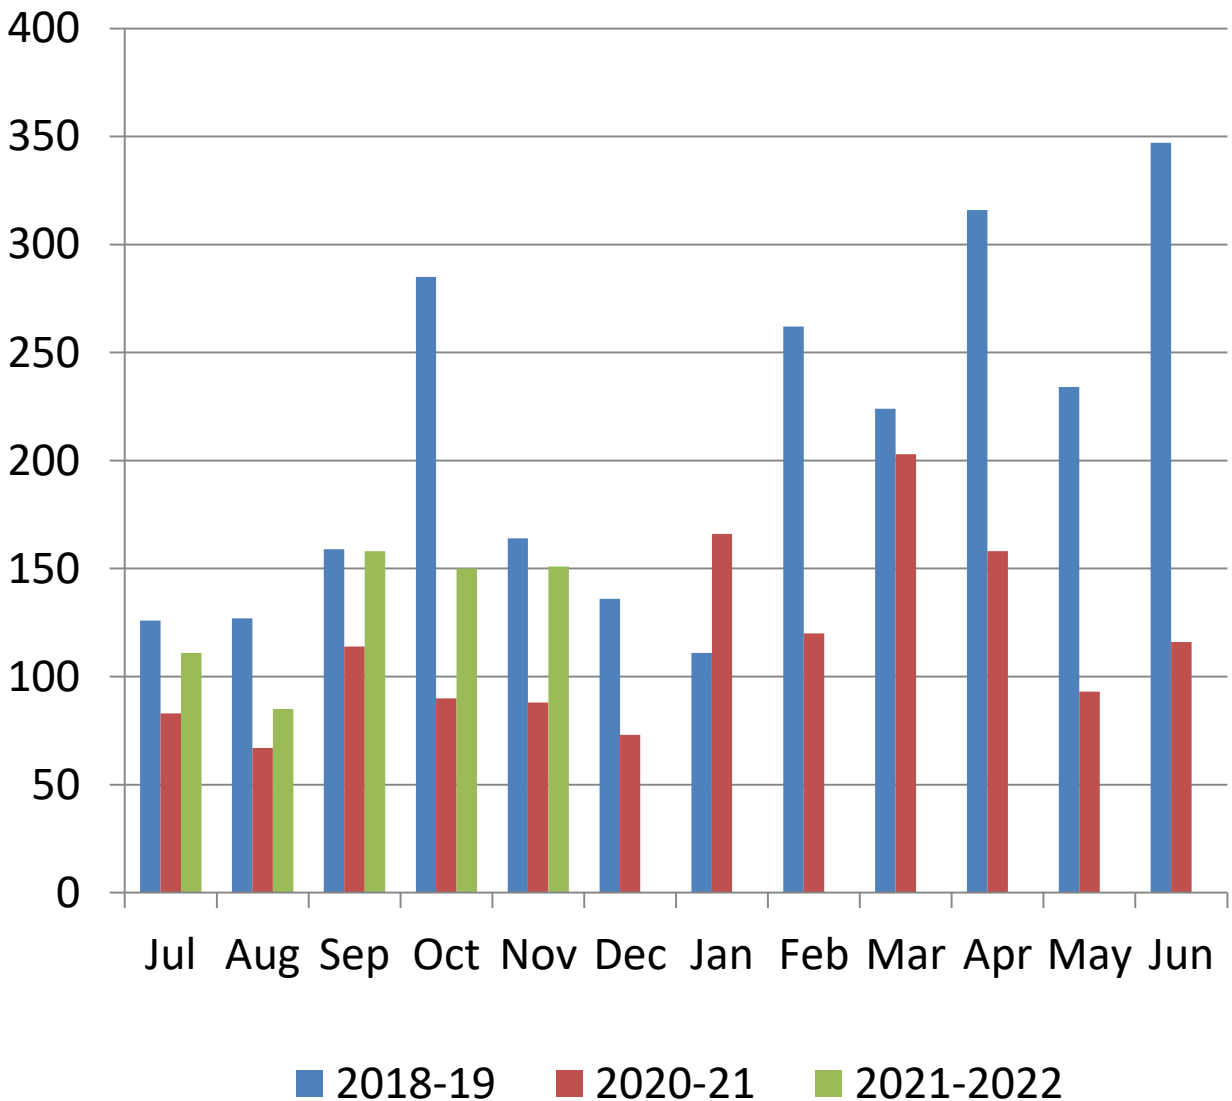

Bethel Public Library Monthly Circulation 2021-2022

Teen Services Book & AV Circulation (Digital not Included)

**%YTY
Growth**

Bethel Public Library Monthly Circulation 2021-2022

Children's Services Book & AV Circulation (Digital not Included)

% **YTY**
Growth

Bethel Library Monthly Programming 2021-2022

Total Programming Attendance

**% YTY
Growth**

Bethel Library Monthly Programming 2021-2022

Adult Services Programming Attendance

**% YTY
Growth**

Bethel Library Monthly Programming 2021-2022

Teen Programming Attendance

**% YTY
Growth**

Bethel Library Monthly Programming 2021-2022

Children's Services Programming Attendance

% YTY
Growth