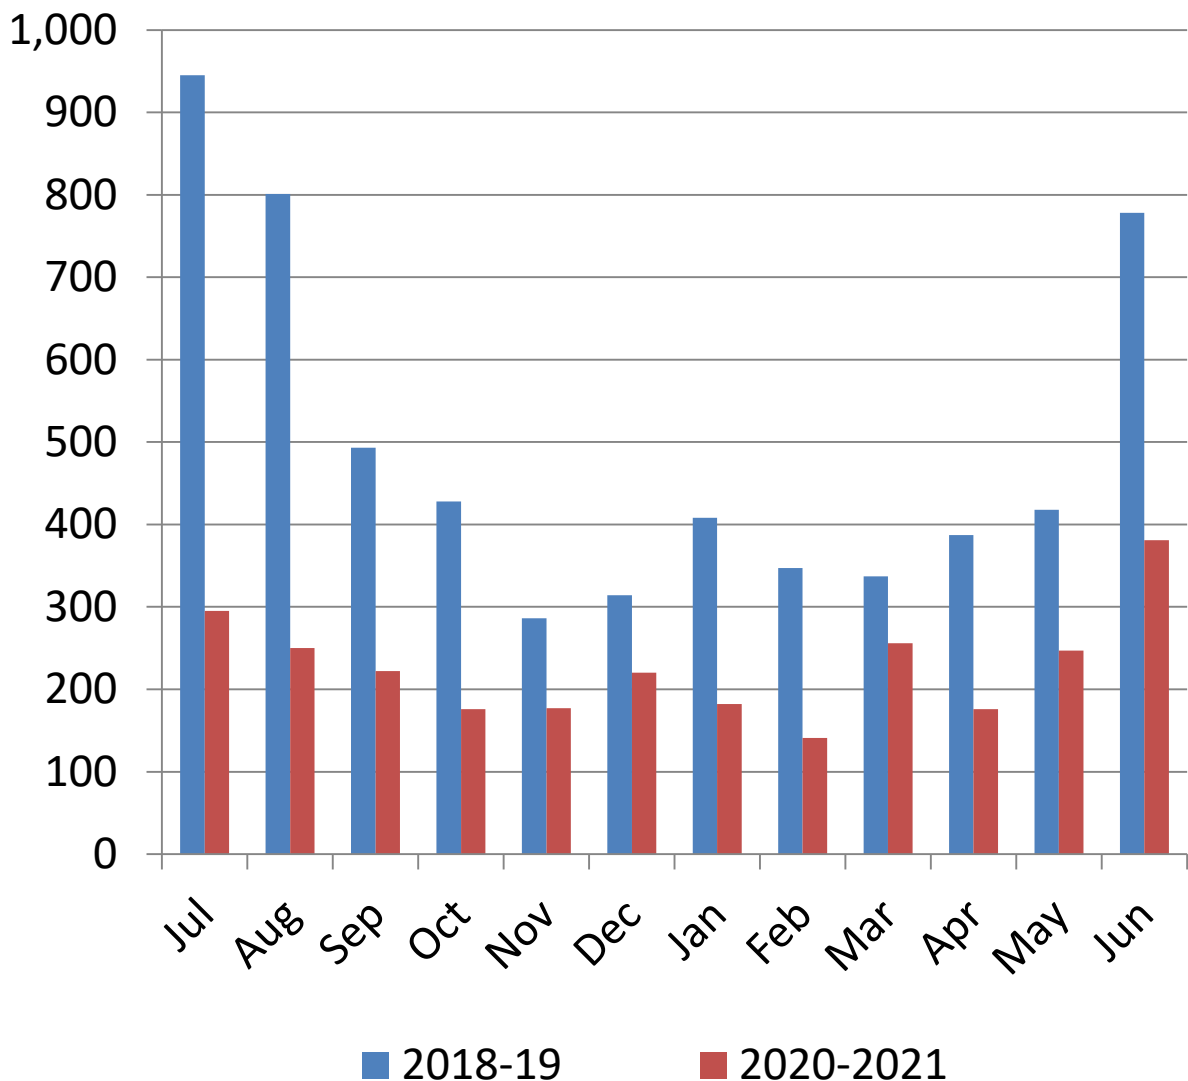

Bethel Public Library Monthly Circulation 2020-2021

Teen Services Book & AV Circulation (Digital not Included)

**%YTY
Growth**