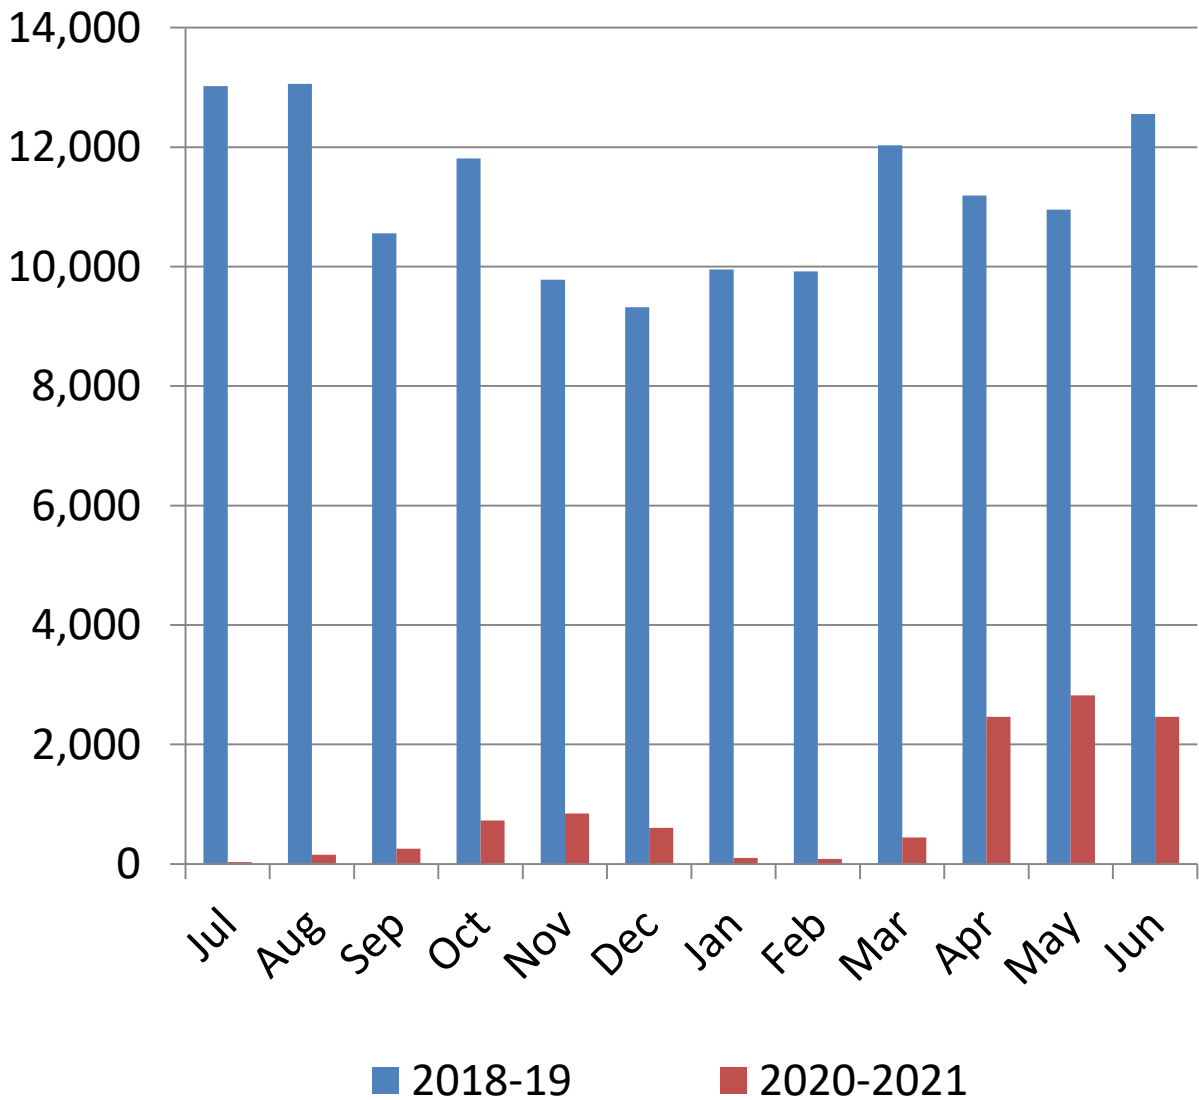

Bethel Library Monthly Visits

2020-2021

(Door Counters)

**% YTY
Growth**

Bethel Public Library Monthly Circulation 2020-2021

Total Circulation

(Not including digital.)

**% YTY
Growth**