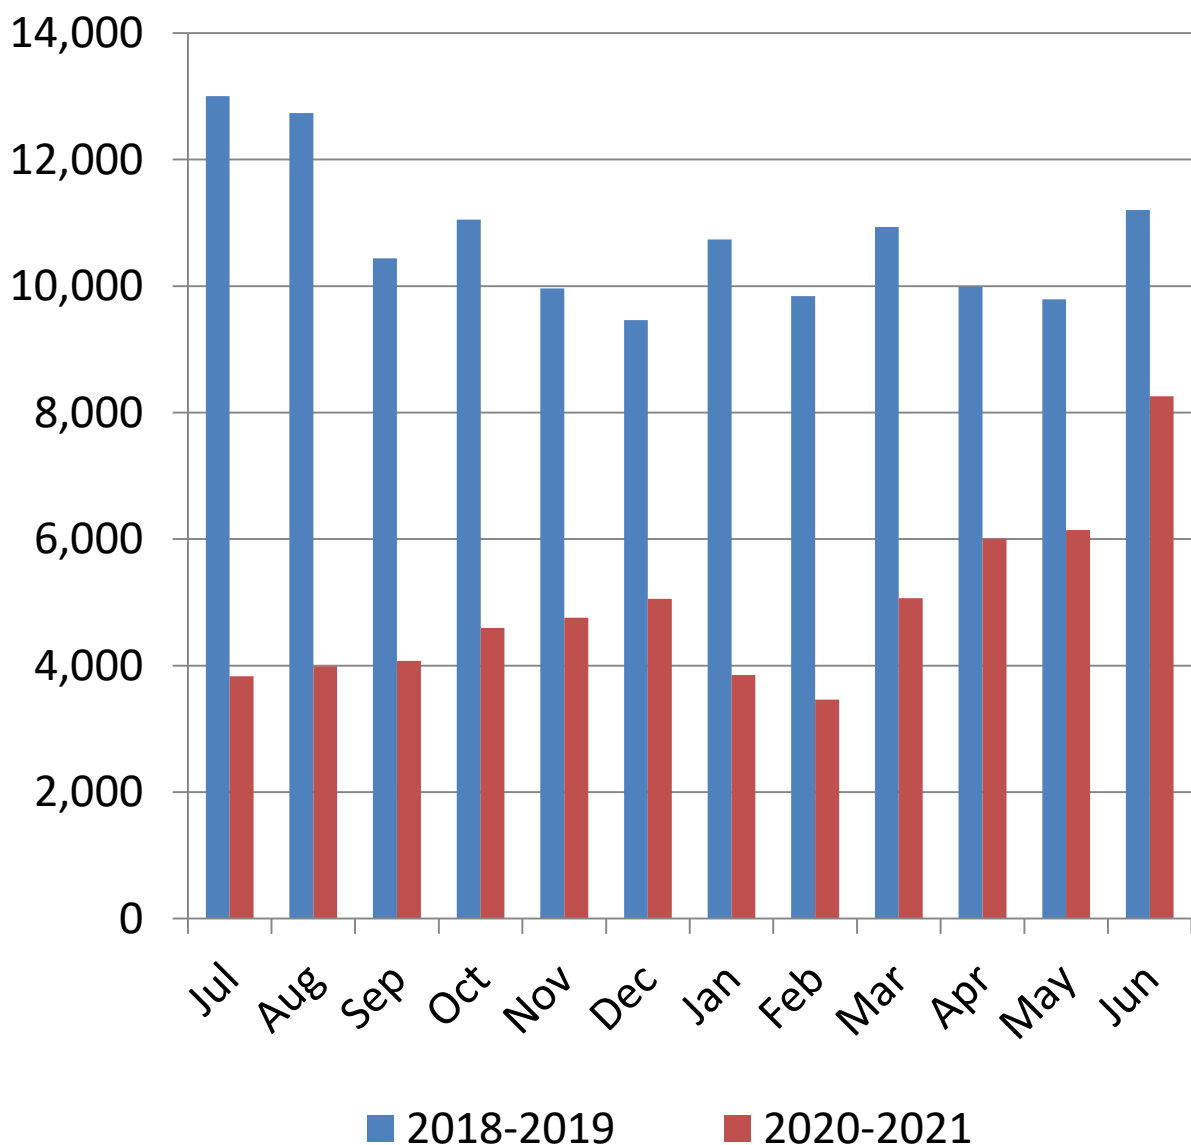

Bethel Library Monthly Visits

2020-2021

(Door Counters)

**% YTY
Growth**

Bethel Public Library Monthly Circulation 2020-2021

Total Circulation

(Not including digital.)

**% YTY
Growth**