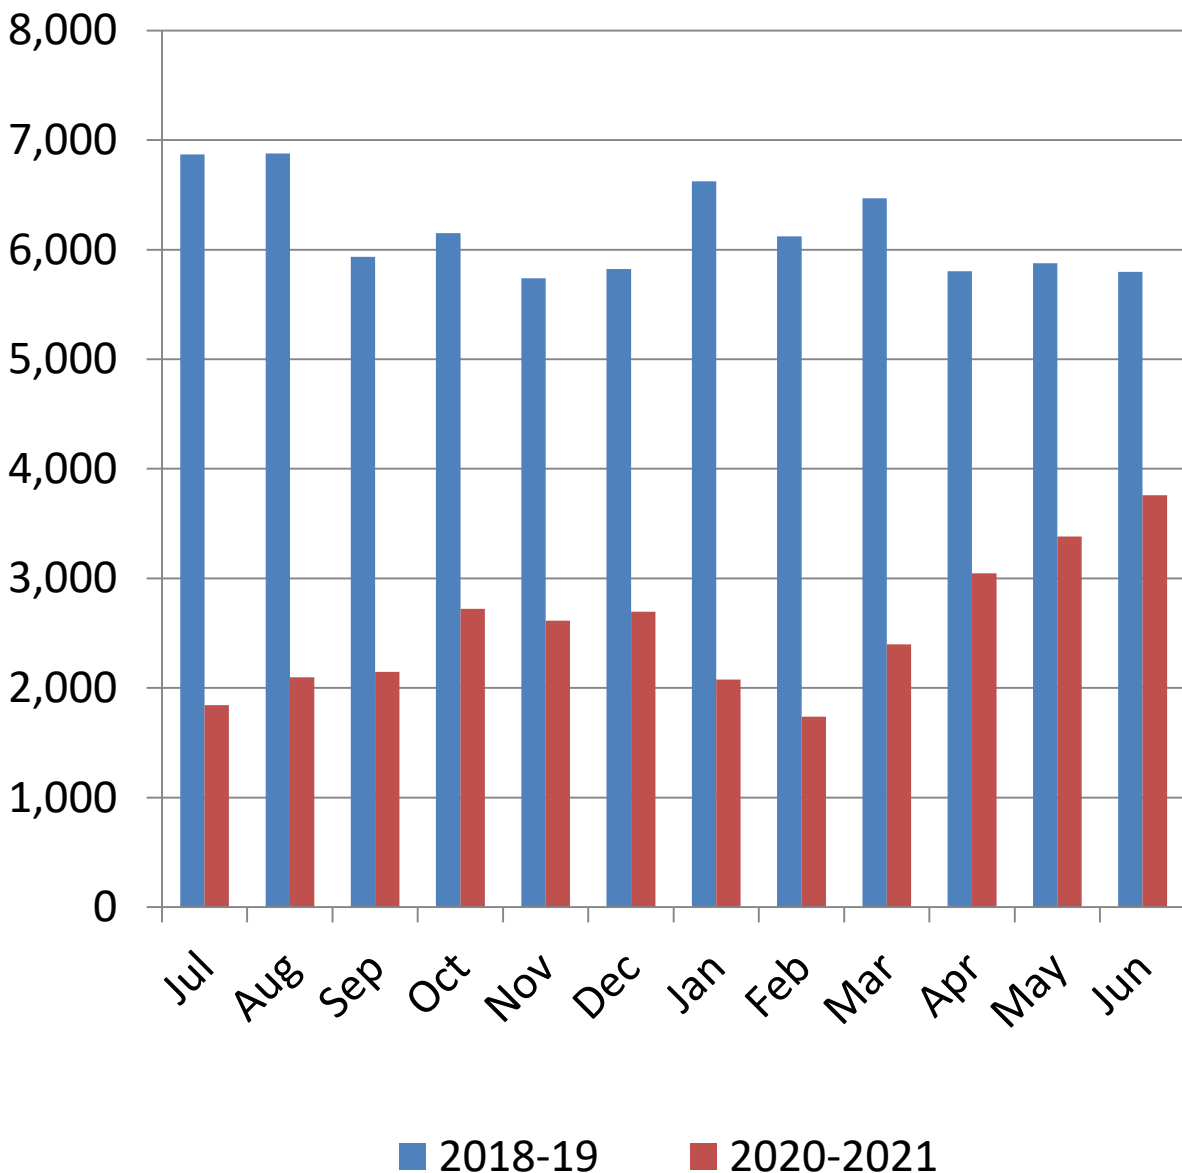

Bethel Library Monthly Visits

2020-2021

(Door Counters)

**% YTY
Growth**

Bethel Public Library Monthly Circulation 2020-2021

Total Circulation

(Not including digital.)

**% YTY
Growth**

Bethel Public Library Monthly Circulation 2020-2021

Digital Circulation

**% YTY
Growth**

Bethel Public Library Monthly Circulation 2020-2021

Adult Services Book & AV Circulation (Digital not Included)

**% YTY
Growth**