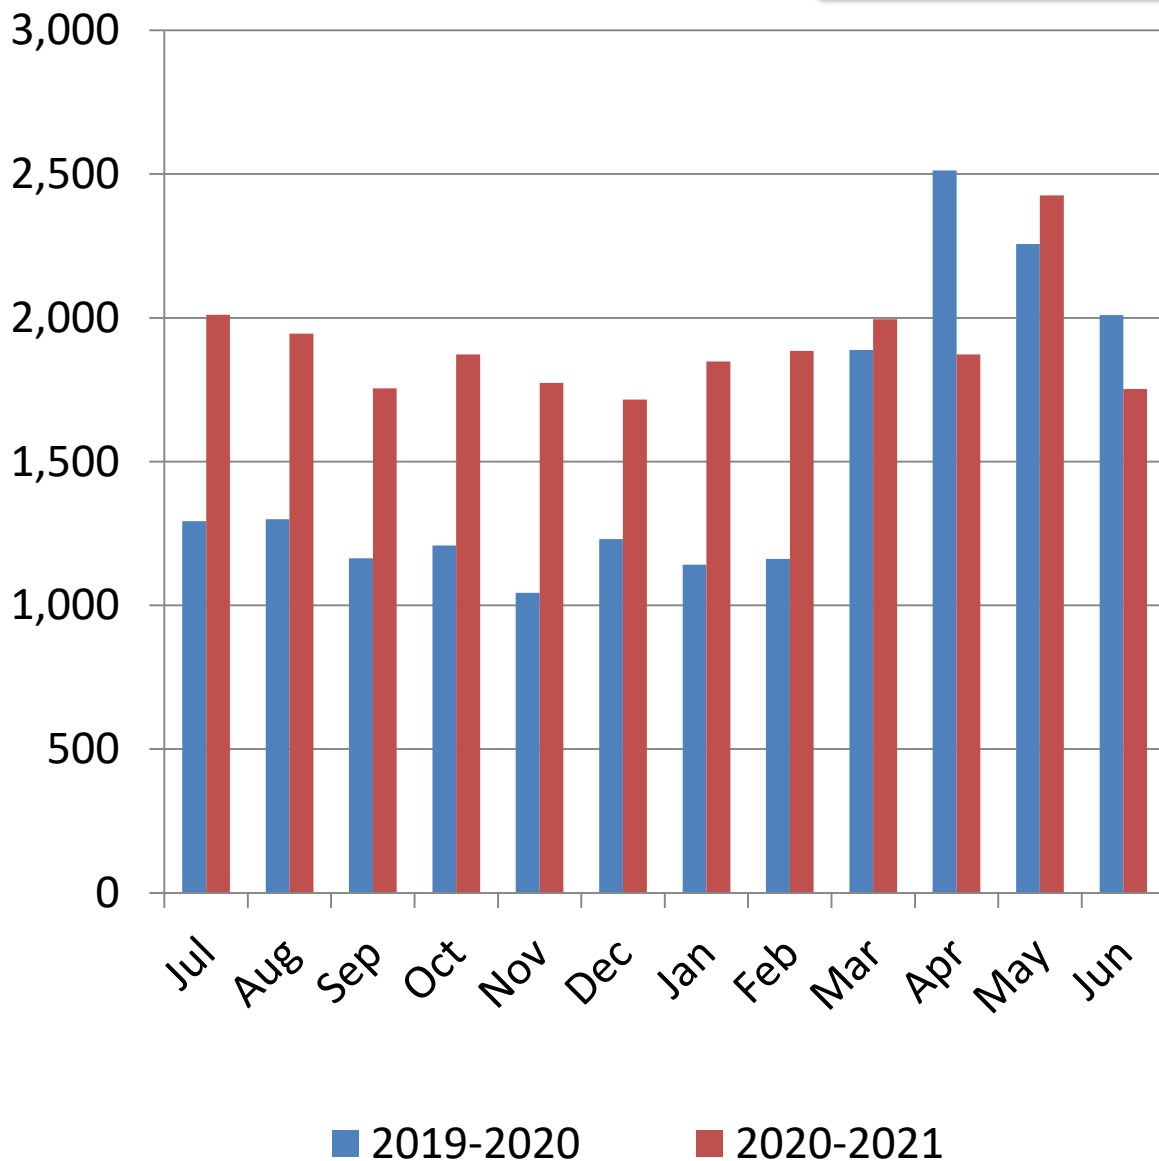

Bethel Public Library Monthly Circulation 2020-2021

Digital Circulation

**% YTY
Growth**