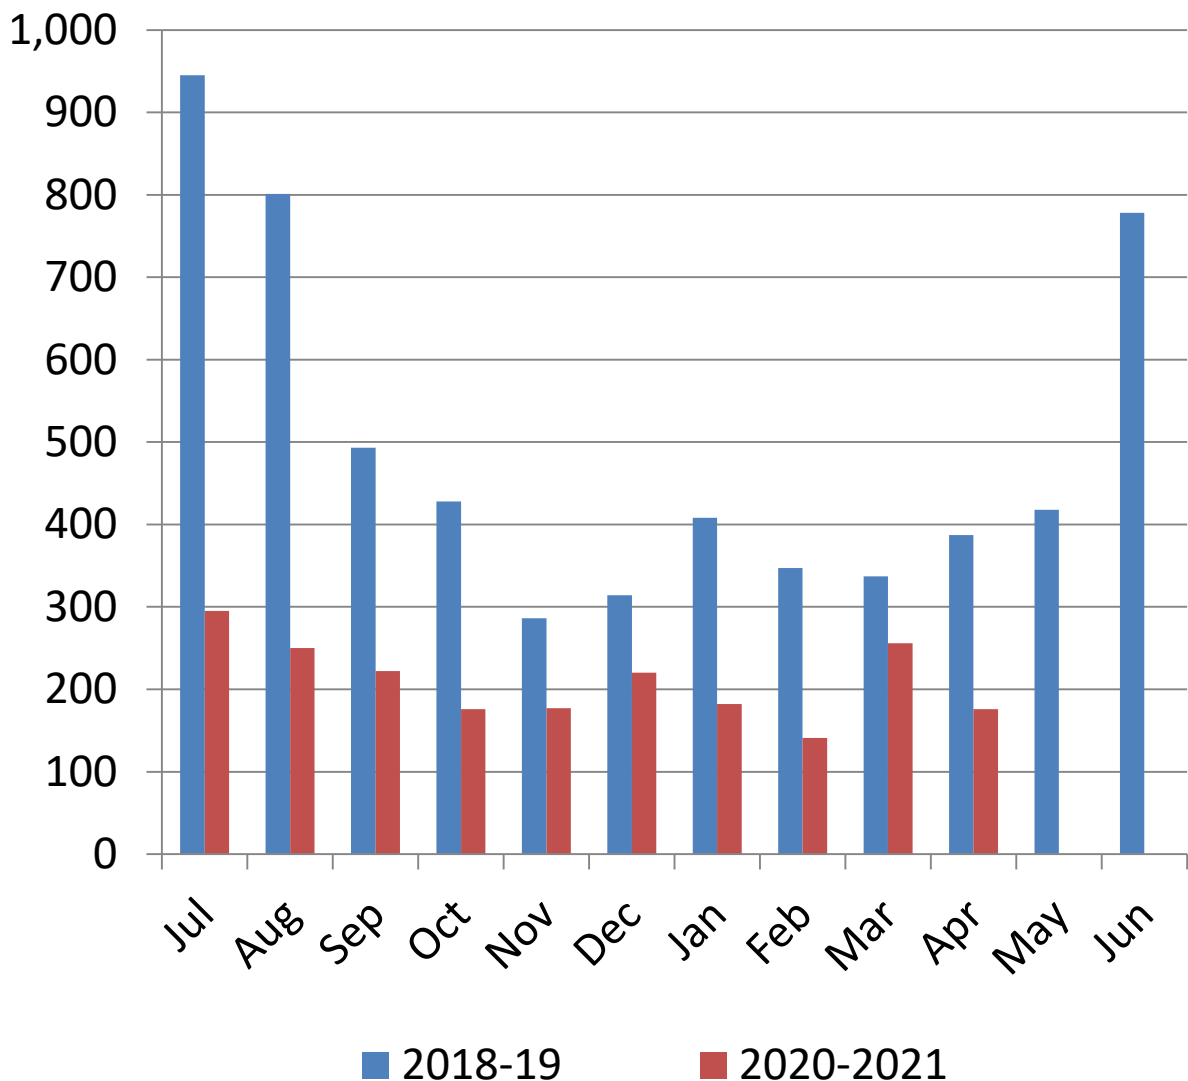

Bethel Public Library Monthly Circulation 2020-2021

Teen Services Book & AV Circulation (Digital not Included)

**%YTY
Growth**