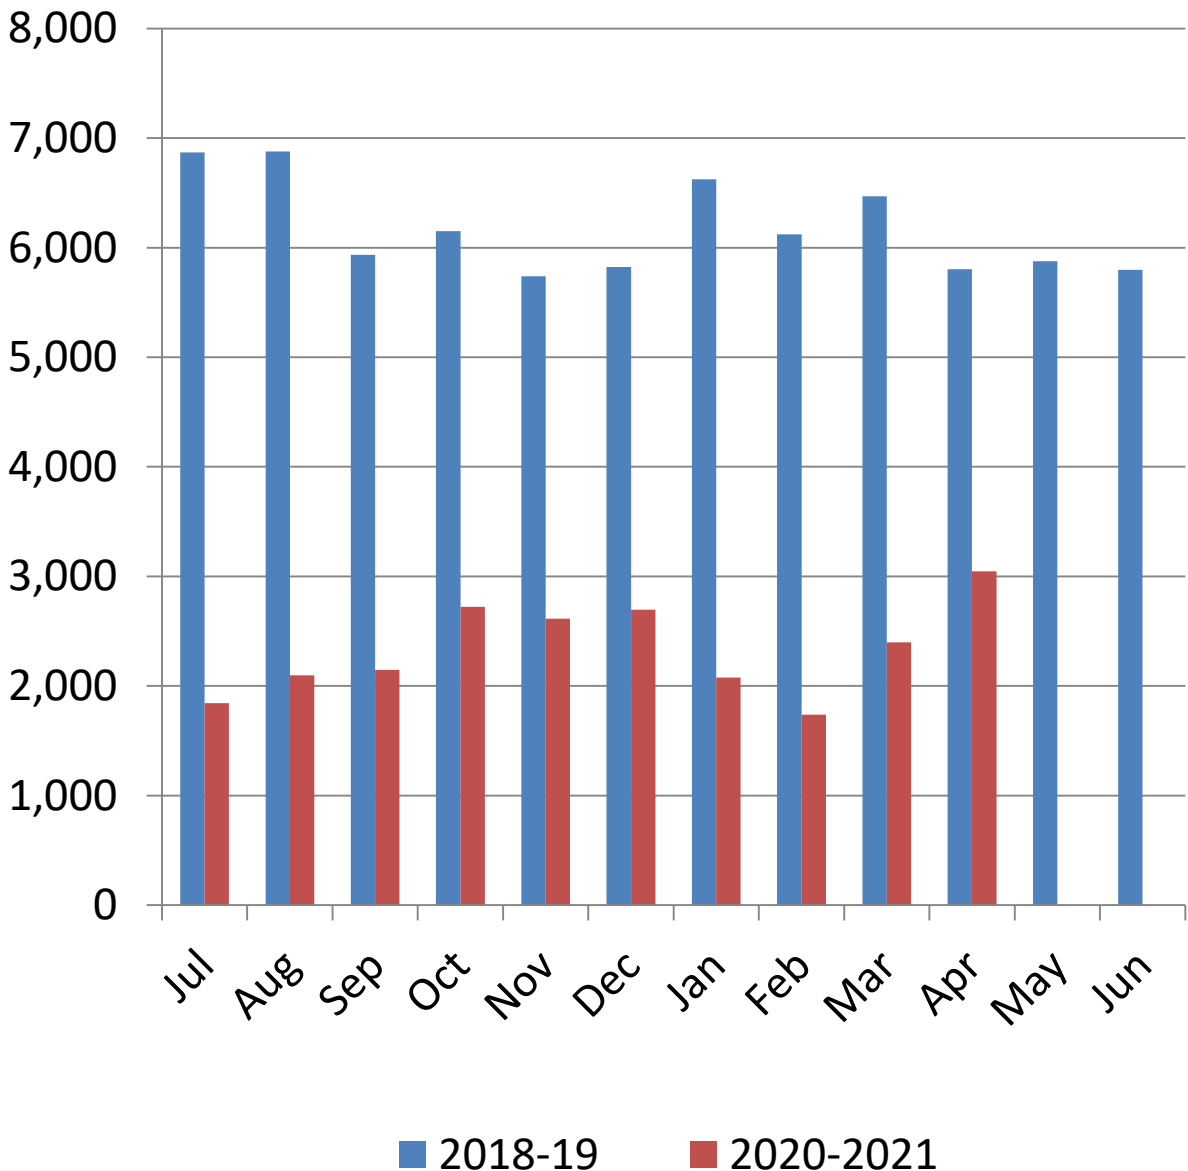

Bethel Library Monthly Visits

2020-2021

(Door Counters)

**% YTY
Growth**

Bethel Public Library Monthly Circulation 2020-2021

Total Circulation

(Not including digital.)

**% YTY
Growth**

Bethel Public Library Monthly Circulation 2020-2021

Digital Circulation

**% YTY
Growth**

Bethel Public Library Monthly Circulation 2020-2021

Adult Services Book & AV Circulation (Digital not Included)

**% YTY
Growth**