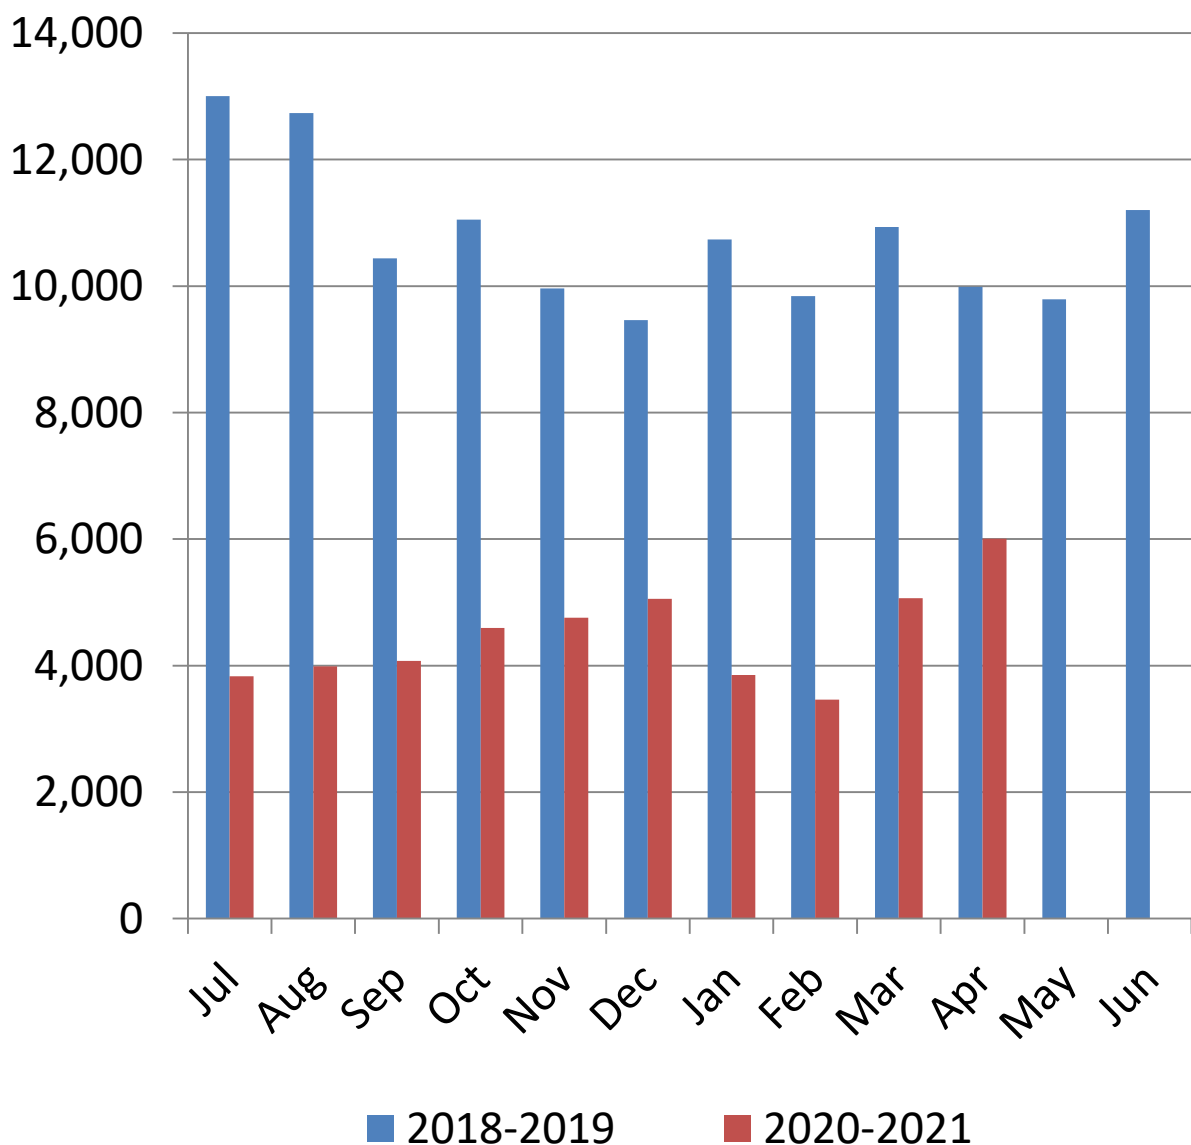

Bethel Library Monthly Visits

2020-2021

(Door Counters)

**% YTY
Growth**

Bethel Public Library Monthly Circulation 2020-2021

Total Circulation

(Not including digital.)

**% YTY
Growth**