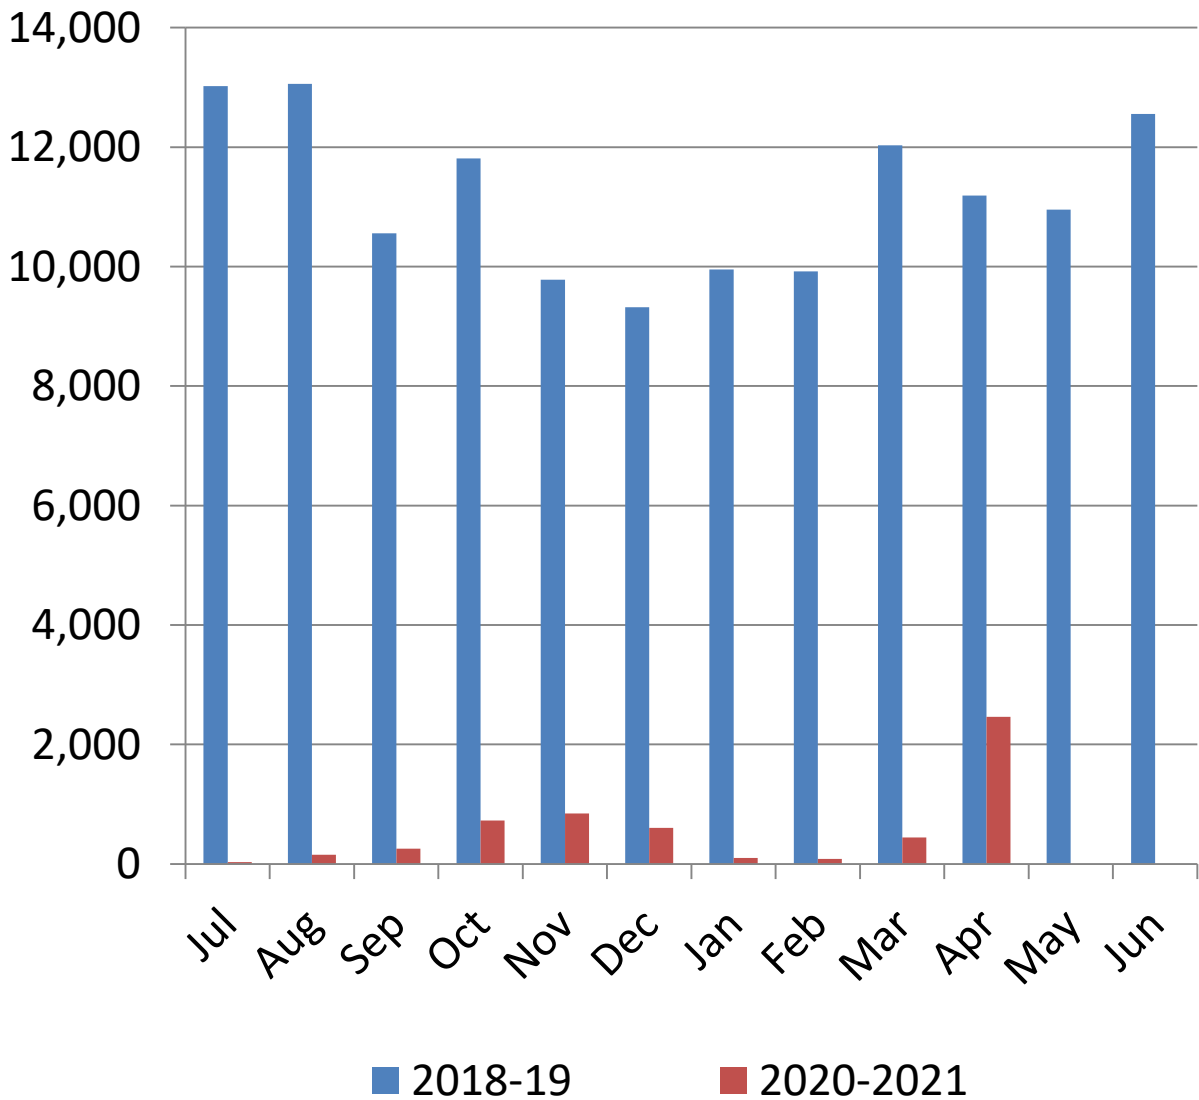

Bethel Library Monthly Visits

2020-2021

(Door Counters)

**% YTY
Growth**

Bethel Public Library Monthly Circulation 2020-2021

Total Circulation

(Not including digital.)

**% YTY
Growth**