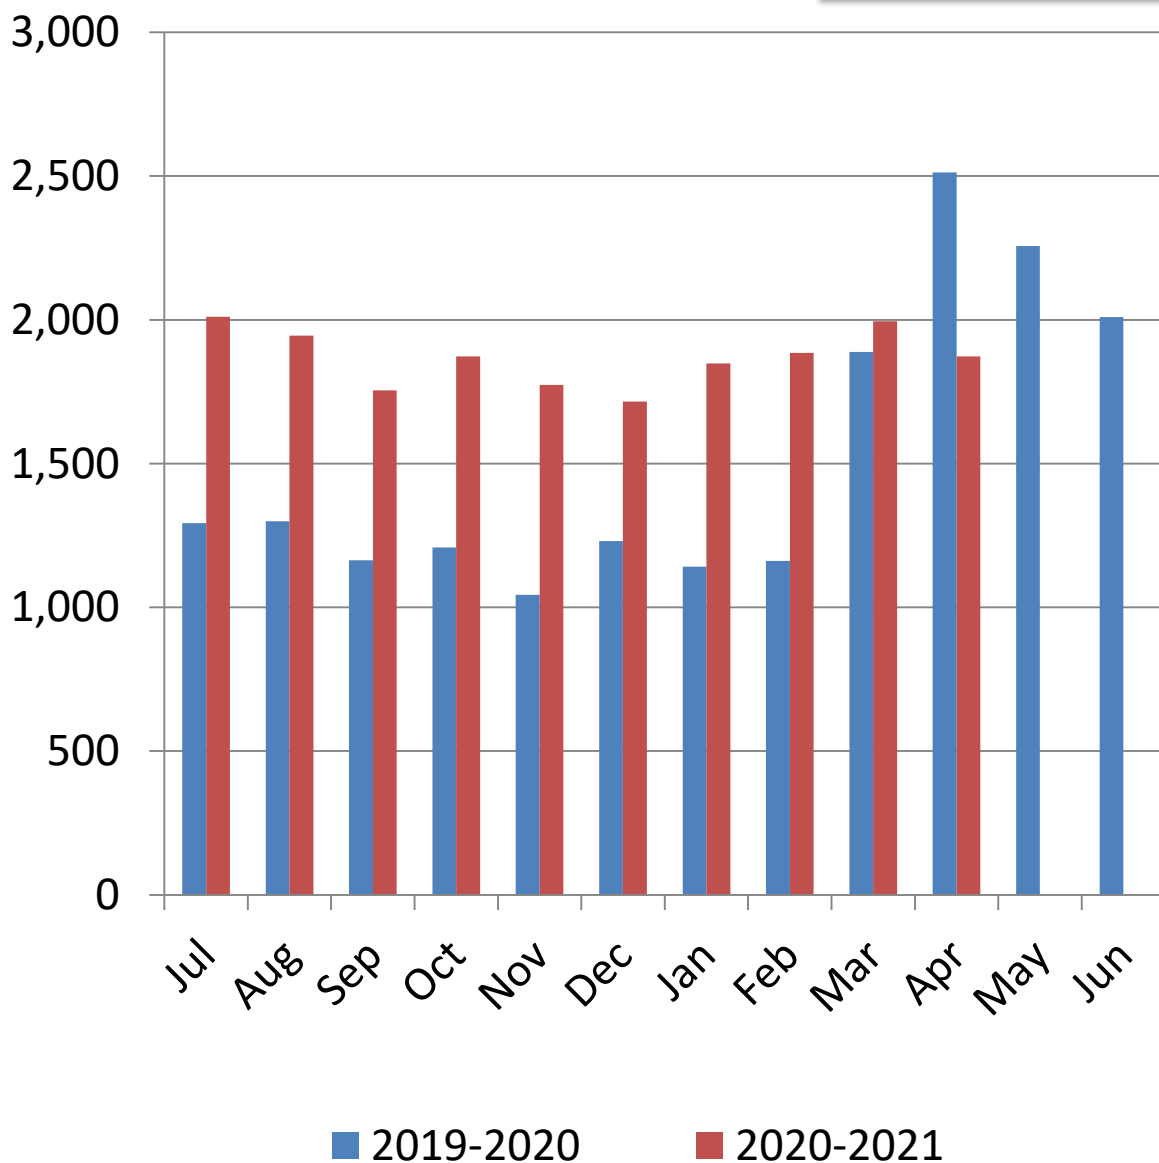

Bethel Public Library Monthly Circulation 2020-2021

Digital Circulation

**% YTY
Growth**